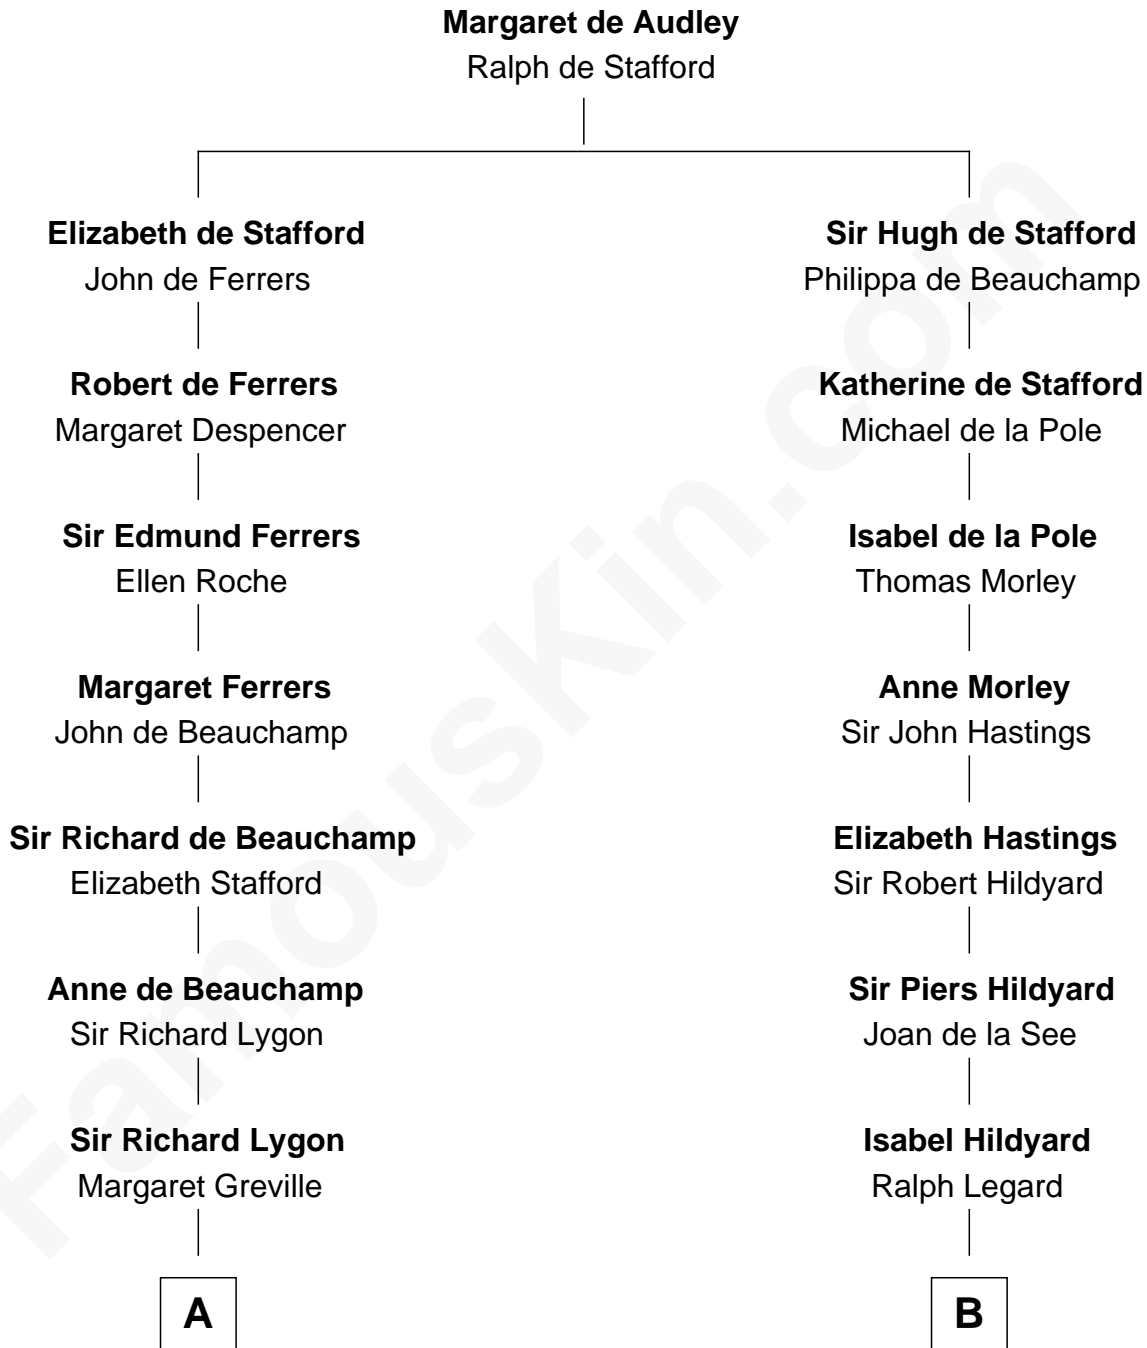

**FamousKin.com**  
**Relationship Chart of**  
**General George C. Marshall**

*Author of "The Marshall Plan"*

19th cousin 1 time removed of

**Alice (Lee) Roosevelt**

*First Wife of President Theodore Roosevelt*

**C**

**Matilda Battaile Taliaferro**

Martin Marshall

**William Champe Marshall**

Susan Myers

**George Catlett Marshall**

Laura Emily Bradford

**General George C. Marshall**