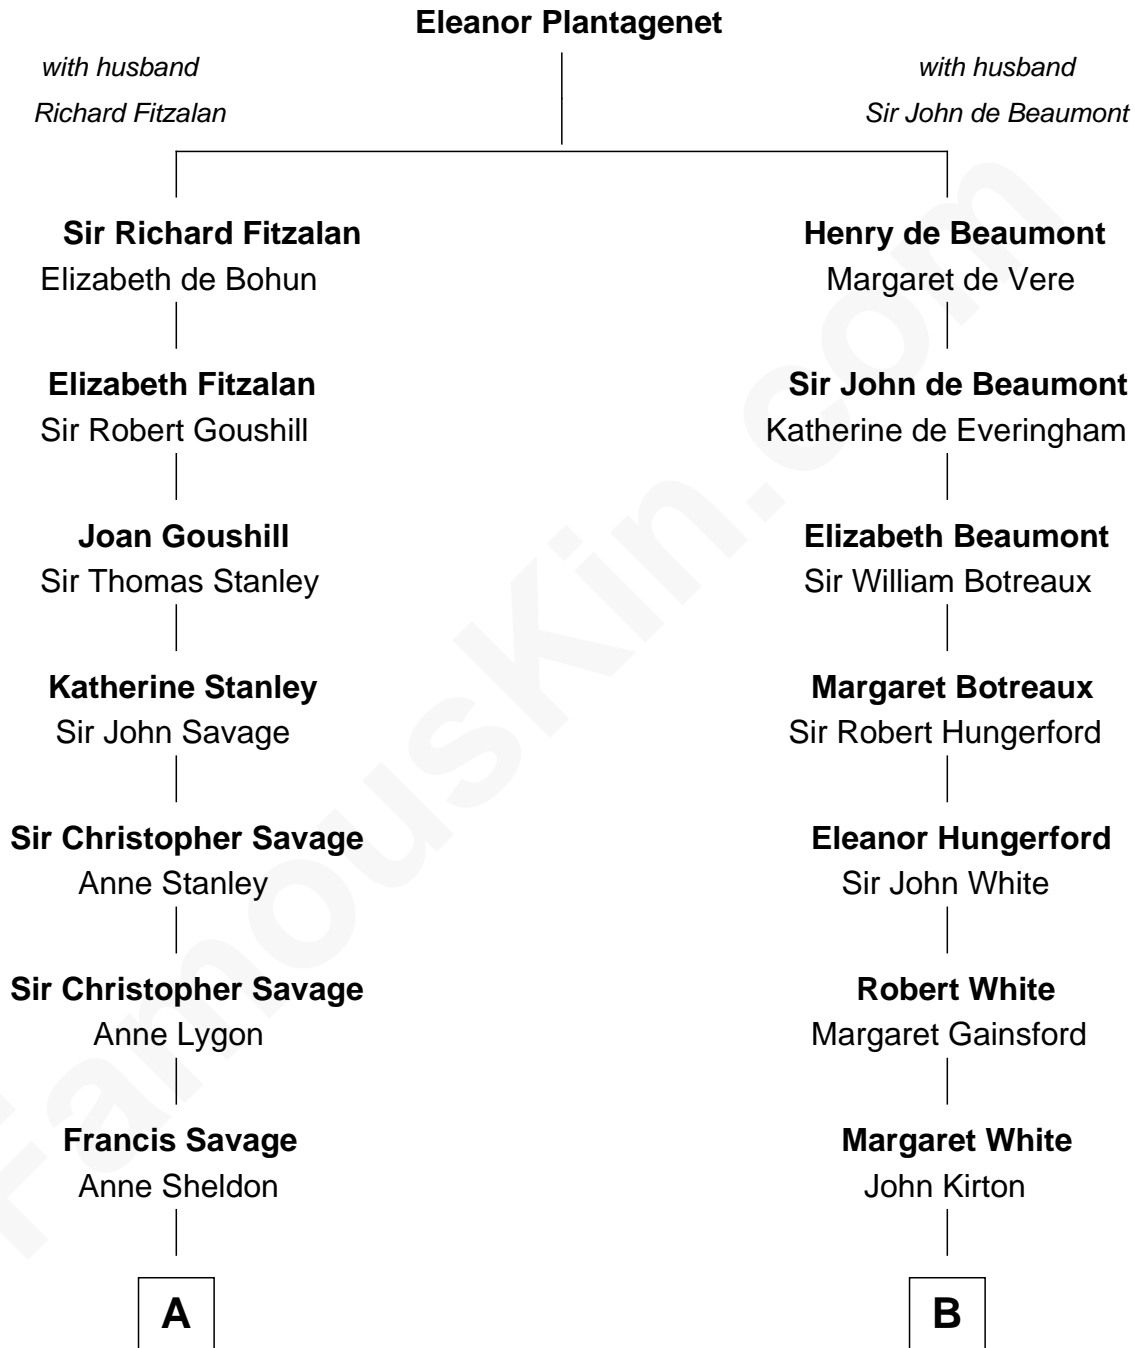

# FamousKin.com

## Relationship Chart of General George C. Marshall

*Author of "The Marshall Plan"*

18th cousin 1 time removed of

**Alice (Lee) Roosevelt**

*First Wife of President Theodore Roosevelt*

**C**

**George Catlett Marshall**