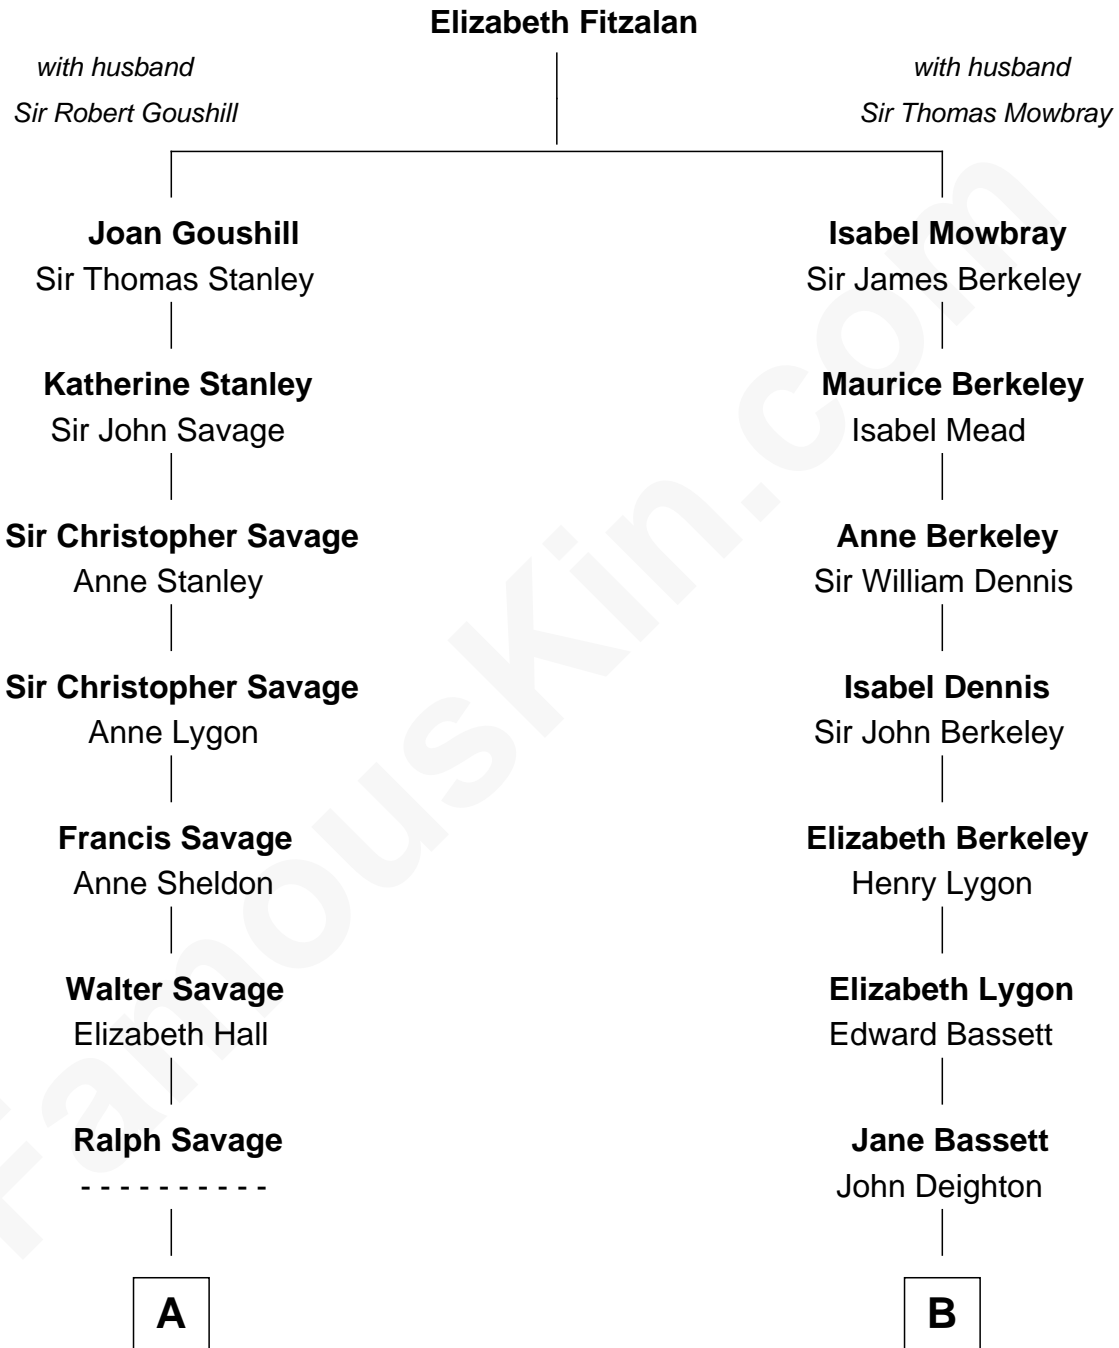

FamousKin.com
Relationship Chart of
General George C. Marshall
Author of "The Marshall Plan"

16th cousin 2 times removed of

James Taylor
Singer-Songwriter

C

Dr. Isaac Montrose Taylor

Gertrude Arline Woodard

James Taylor

Singer-Songwriter

FamousKin.com