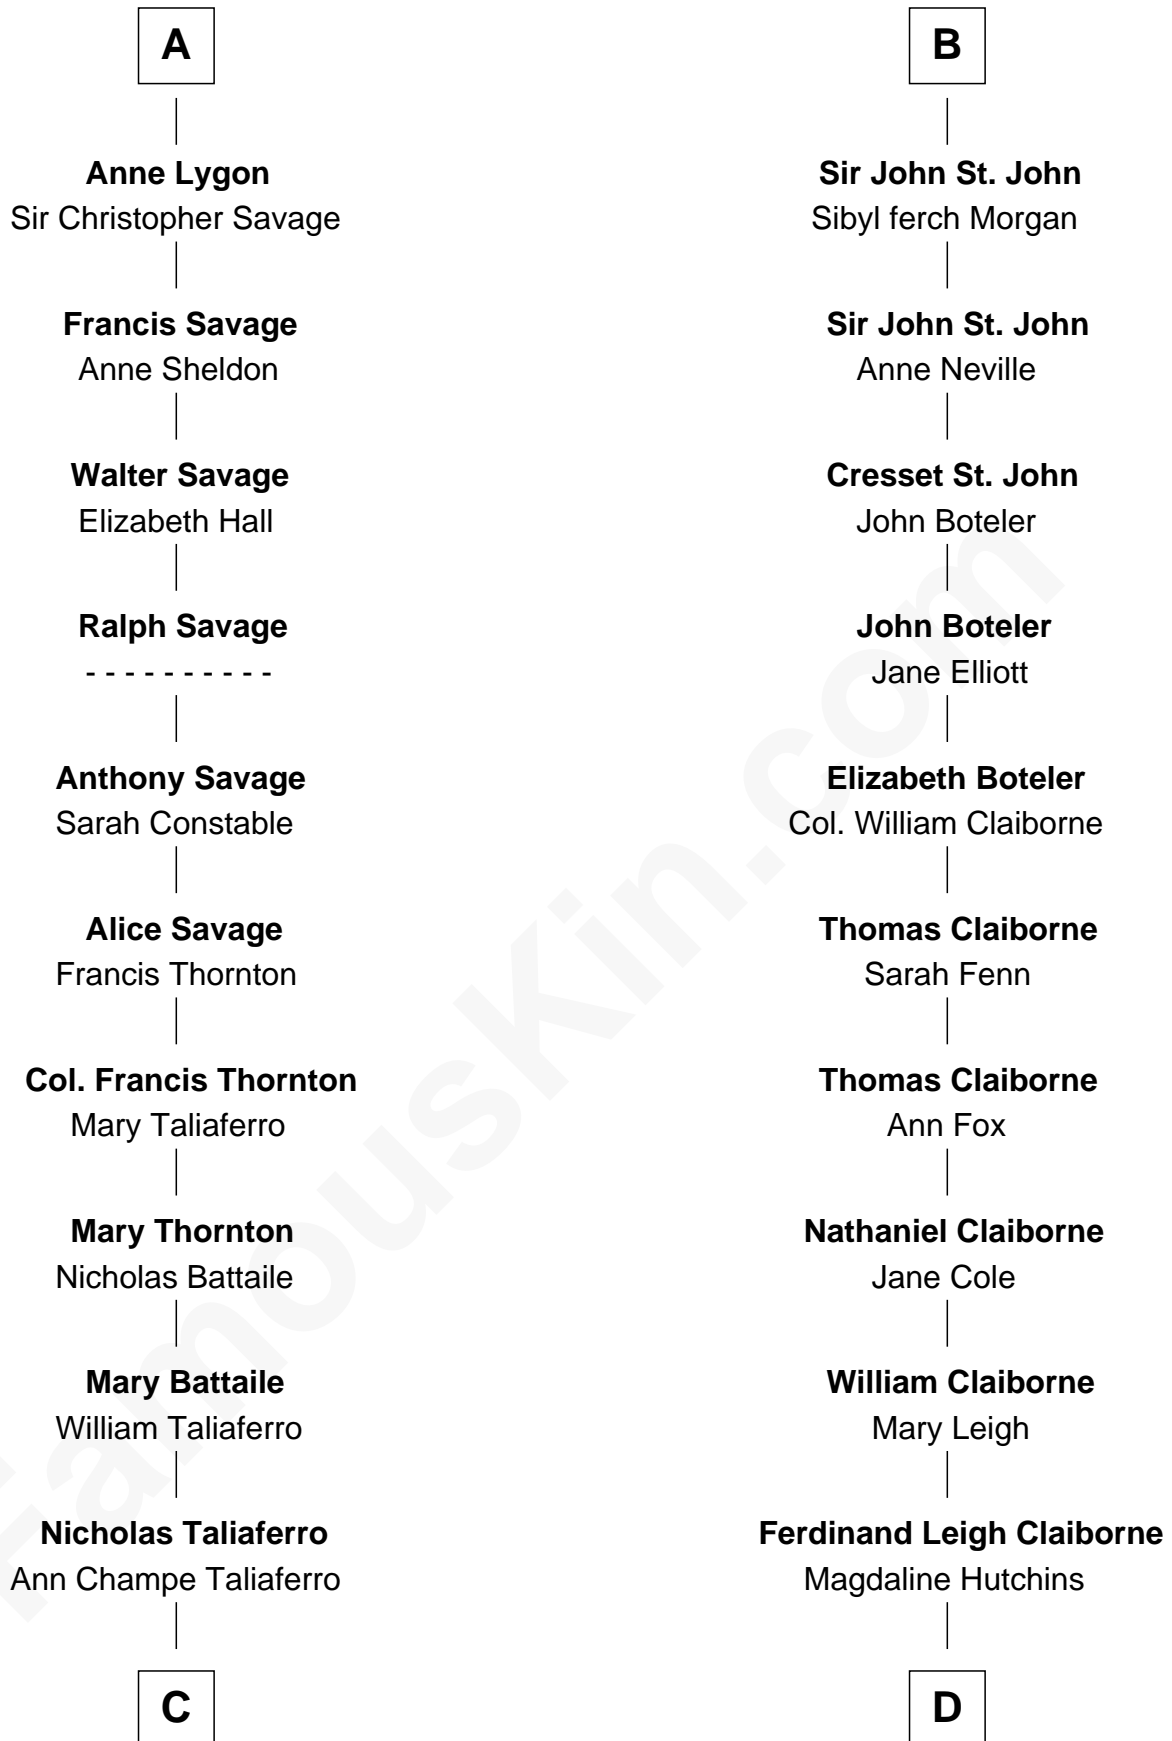

## Relationship Chart of General George C. Marshall

*Author of "The Marshall Plan"*

20th cousin 1 time removed of

**Cokie Roberts**

*Author and TV Journalist*

**Sir Walter de Beauchamp**

Alice de Tony

**C**

**Matilda Battaile Taliaferro**

Martin Marshall

**William Champe Marshall**

Susan Myers

**George Catlett Marshall**

Laura Emily Bradford

**General George C. Marshall**

*U.S. Army - World War II*