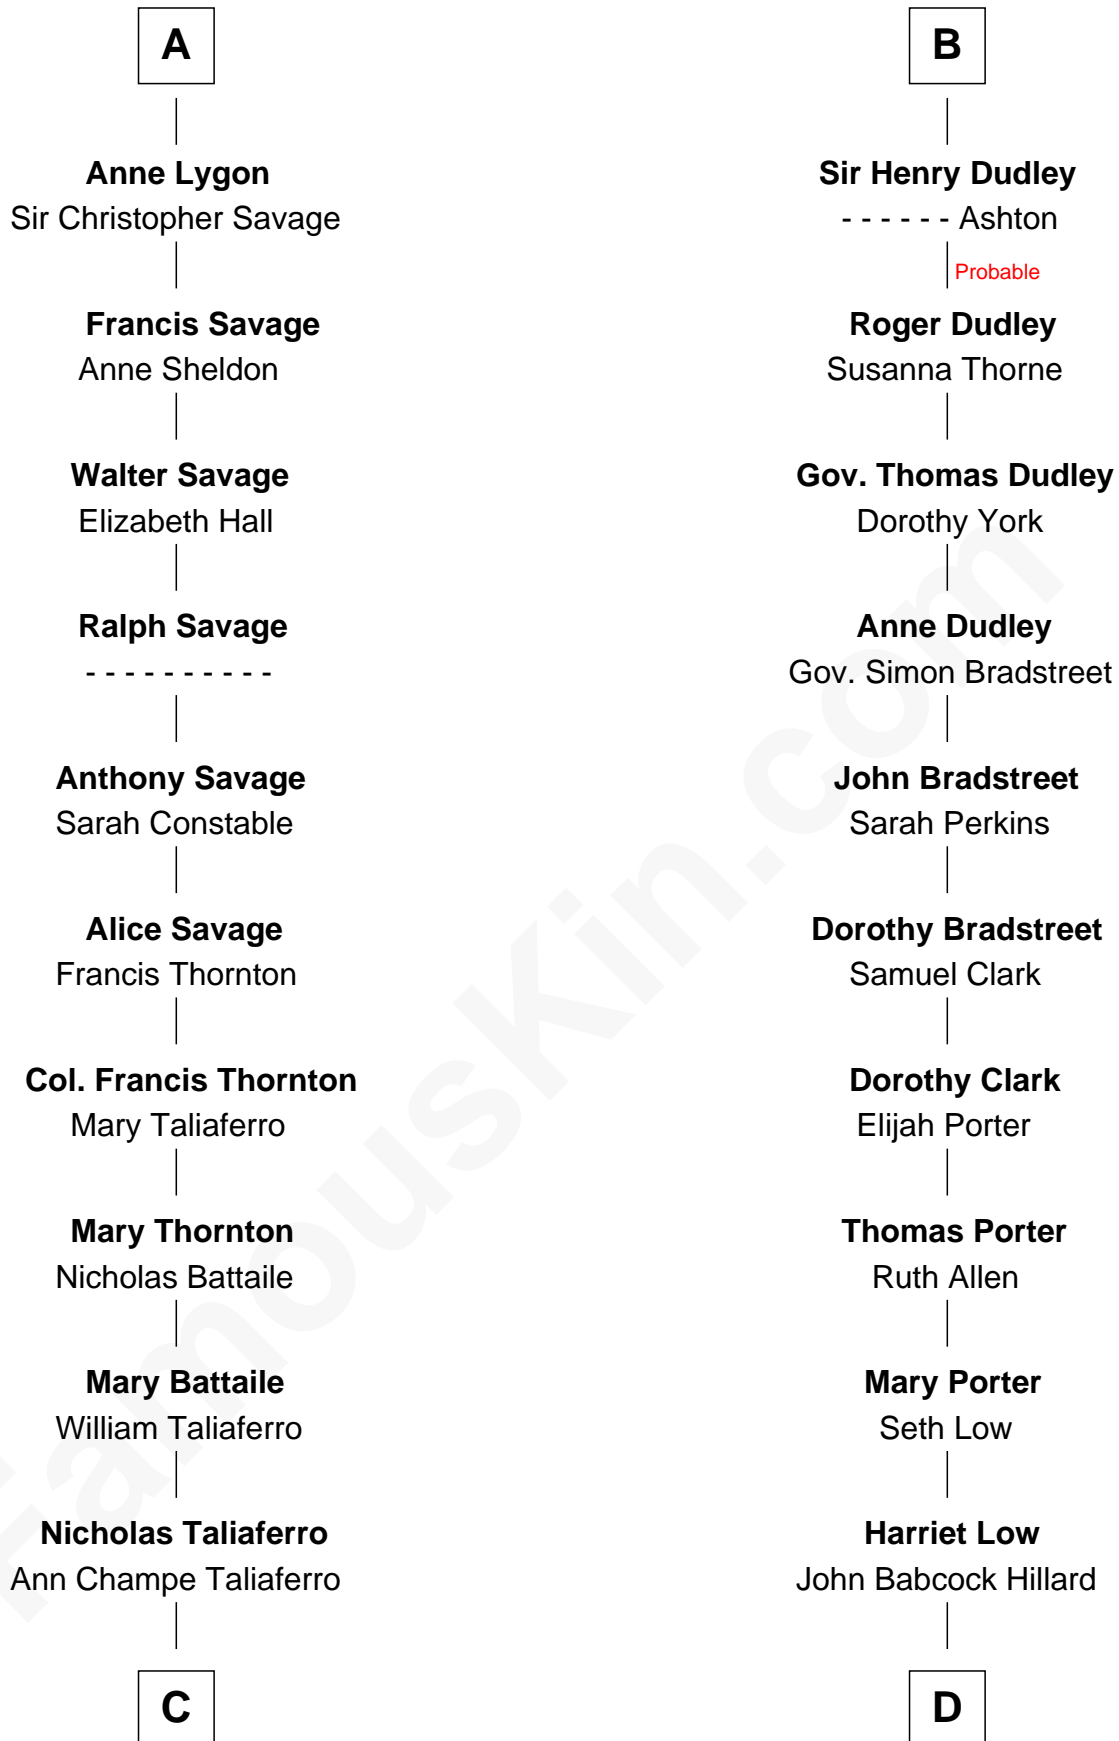

FamousKin.com

Relationship Chart of General George C. Marshall

Author of "The Marshall Plan"

20th cousin of

Bill Weld

68th Governor of Massachusetts

Margaret de Audley

Ralph de Stafford

C

Matilda Battaile Taliaferro

Martin Marshall

William Champe Marshall

Susan Myers

George Catlett Marshall

Laura Emily Bradford

General George C. Marshall