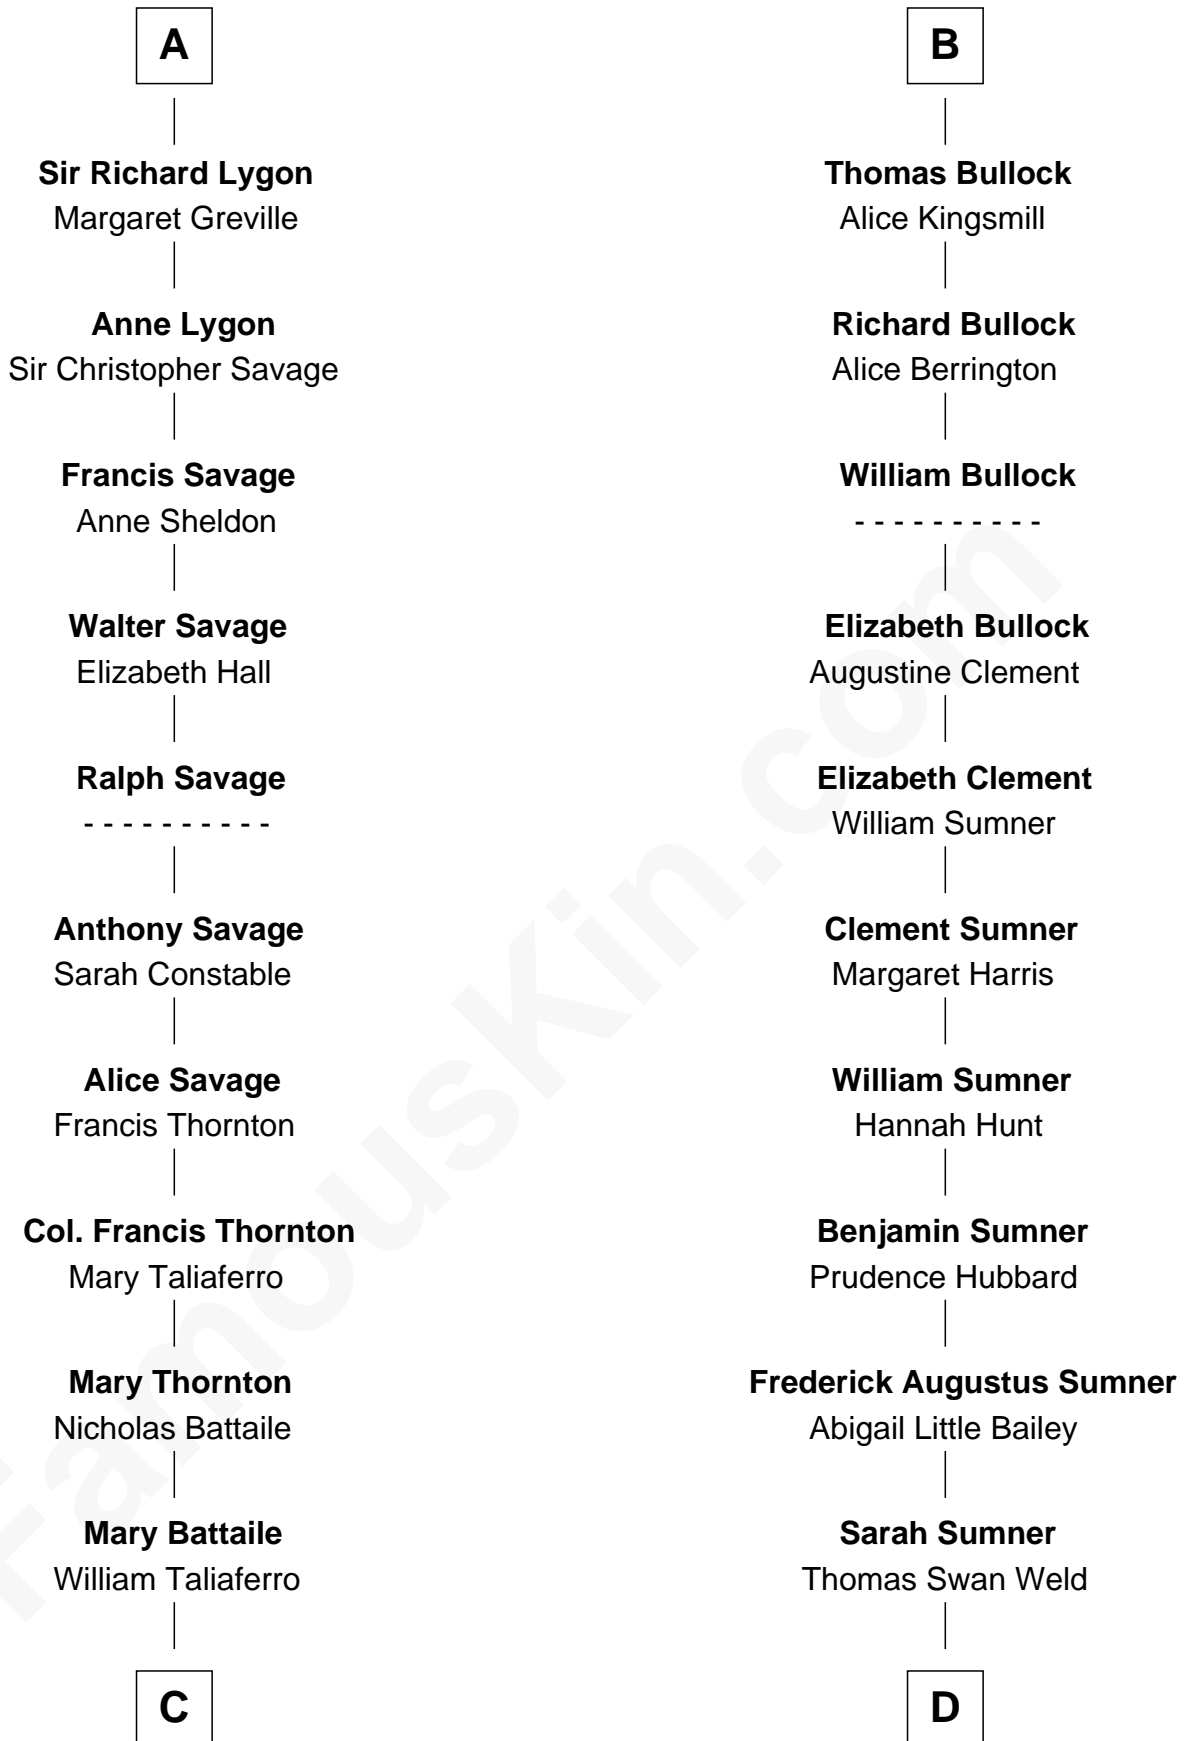

## Relationship Chart of General George C. Marshall

*Author of "The Marshall Plan"*

20th cousin 1 time removed of

**Bill Weld**

*68th Governor of Massachusetts*

**C**

**Nicholas Taliaferro**  
Ann Champe Taliaferro

**Matilda Battaile Taliaferro**  
Martin Marshall

**William Champe Marshall**  
Susan Myers

**George Catlett Marshall**  
Laura Emily Bradford

**General George C. Marshall**  
*U.S. Army - World War II*

**D**