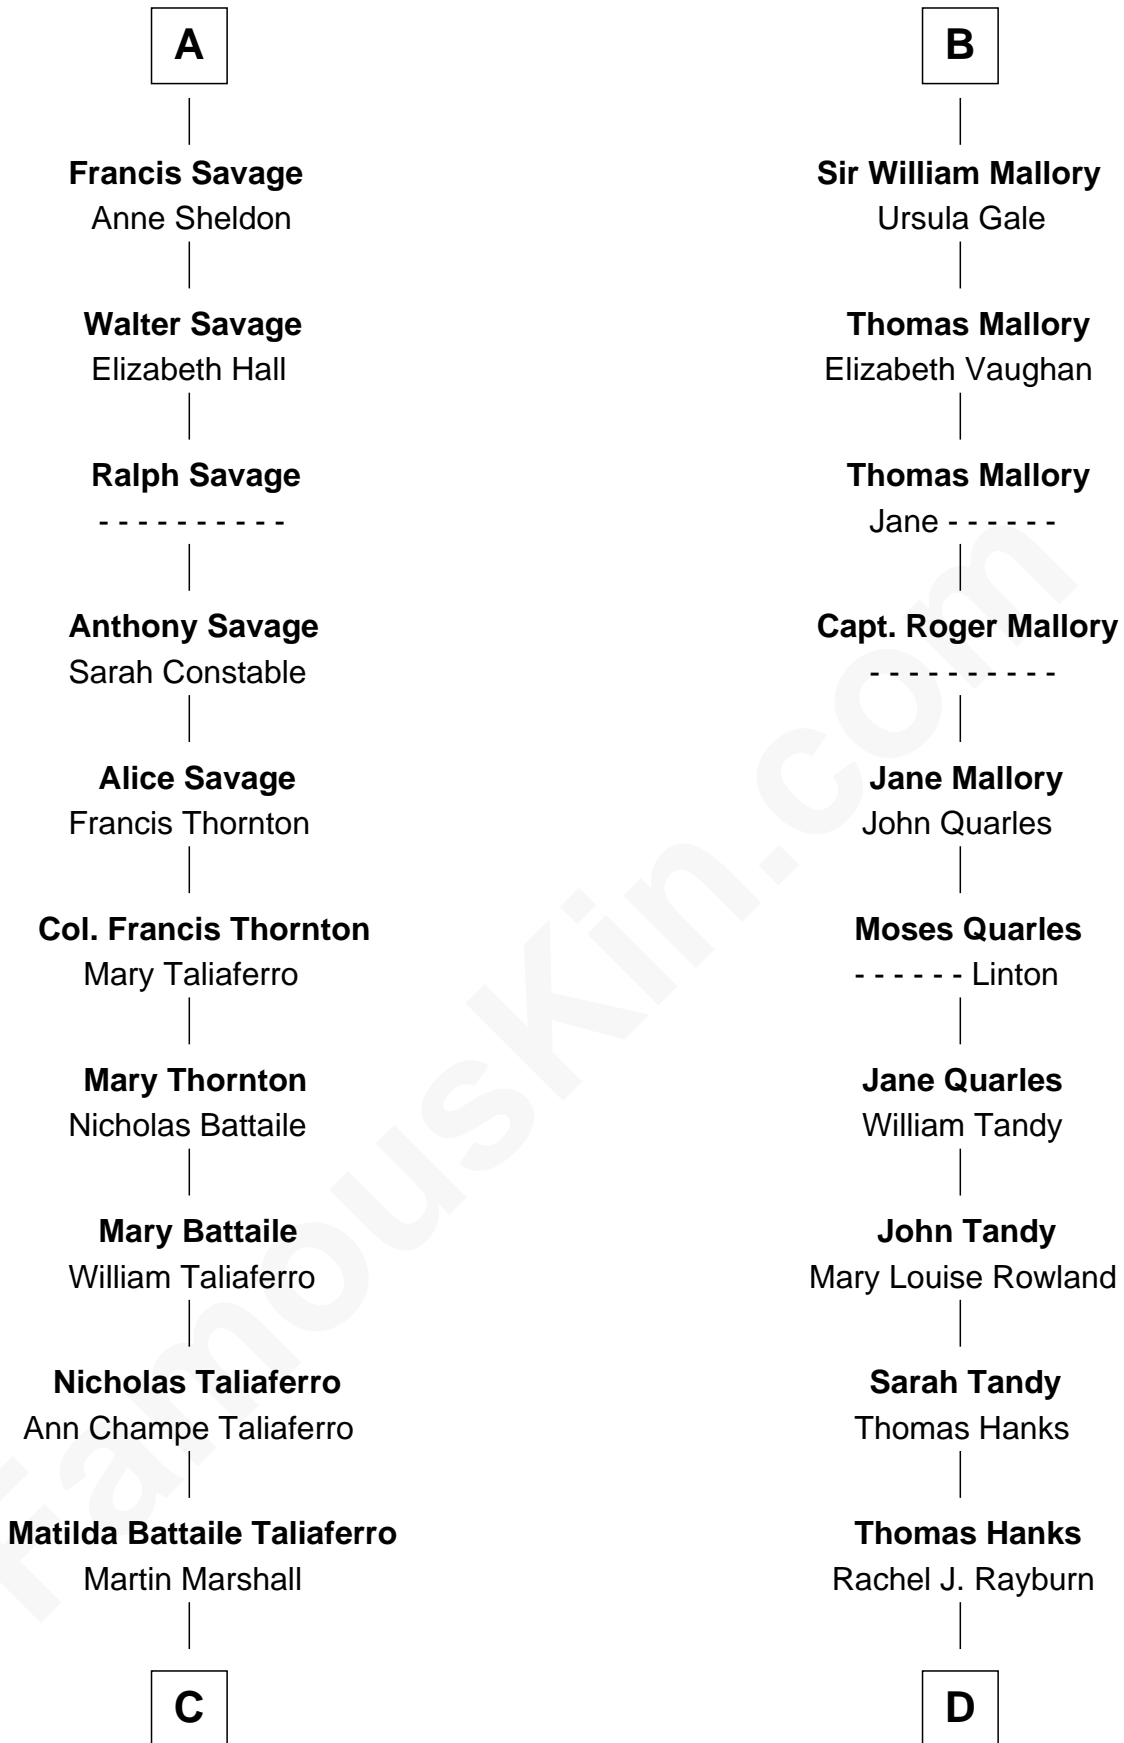

FamousKin.com
Relationship Chart of
General George C. Marshall
Author of "The Marshall Plan"

19th cousin 1 time removed of

Tom Hanks
Movie Actor

Edmund Fitzalan
 Alice de Warenne

Richard Fitzalan
 Eleanor Plantagenet

Aline Fitzalan
 Sir Roger le Strange

Sir Richard Fitzalan
 Elizabeth de Bohun

Lucy le Strange
 Sir William Willoughby

Elizabeth Fitzalan
 Sir Robert Goushill

Margery Willoughby
 Sir William FitzHugh

Joan Goushill
 Sir Thomas Stanley

Lora FitzHugh
 Sir John Constable

Katherine Stanley
 Sir John Savage

Joan Constable
 Sir William Mallory

Sir Christopher Savage
 Anne Stanley

Sir John Mallory
 Margaret Thwaites

Sir Christopher Savage
 Anne Lygon

Sir William Mallory
 Jane Norton

A

B

C

William Champe Marshall

Susan Myers

George Catlett Marshall

Laura Emily Bradford