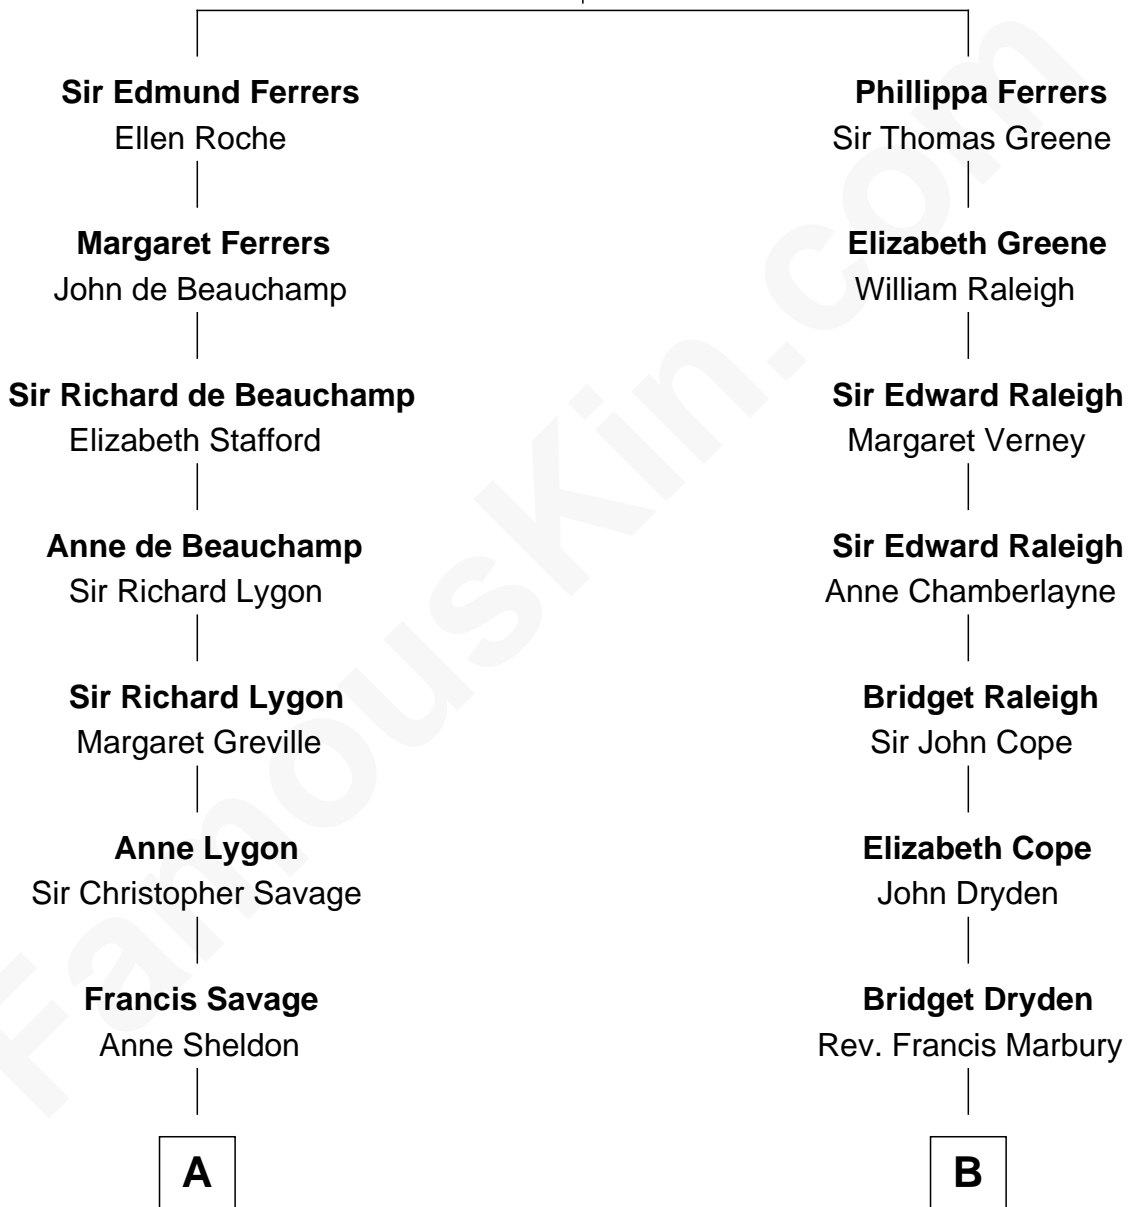

FamousKin.com
Relationship Chart of
General George C. Marshall

Author of "The Marshall Plan"

18th cousin of

Tuesday Weld

TV and Movie Actress

Robert de Ferrers
 Margaret Despencer

C

George Catlett Marshall

Laura Emily Bradford

General George C. Marshall

U.S. Army - World War II

D

Lothrop Motley Weld

Yosene Balfour Ker

Tuesday Weld

TV and Movie Actress