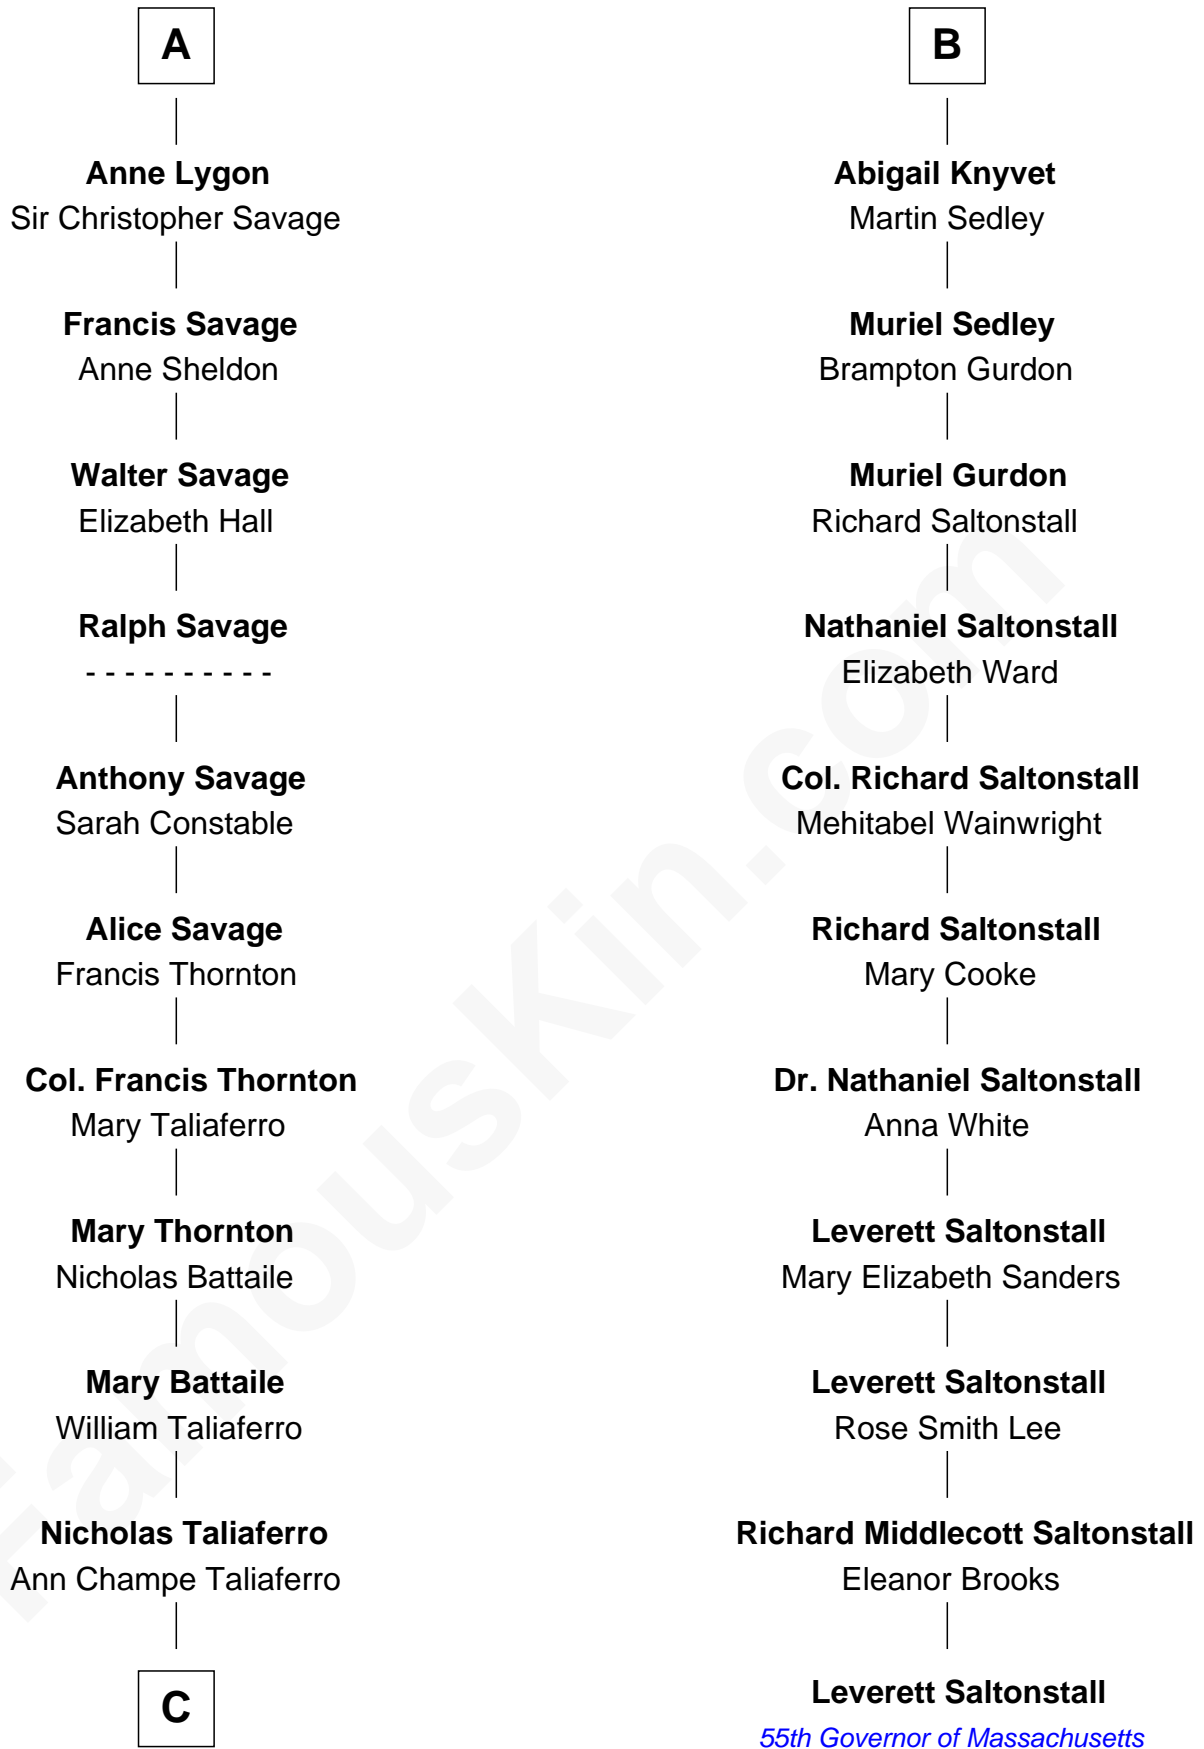

FamousKin.com

Relationship Chart of General George C. Marshall

Author of "The Marshall Plan"

17th cousin 3 times removed of

Leverett Saltonstall

55th Governor of Massachusetts

C

—
Matilda Battaile Taliaferro

Martin Marshall

—
William Champe Marshall

Susan Myers

—
George Catlett Marshall

Laura Emily Bradford

—
General George C. Marshall

U.S. Army - World War II

FamousKin.com