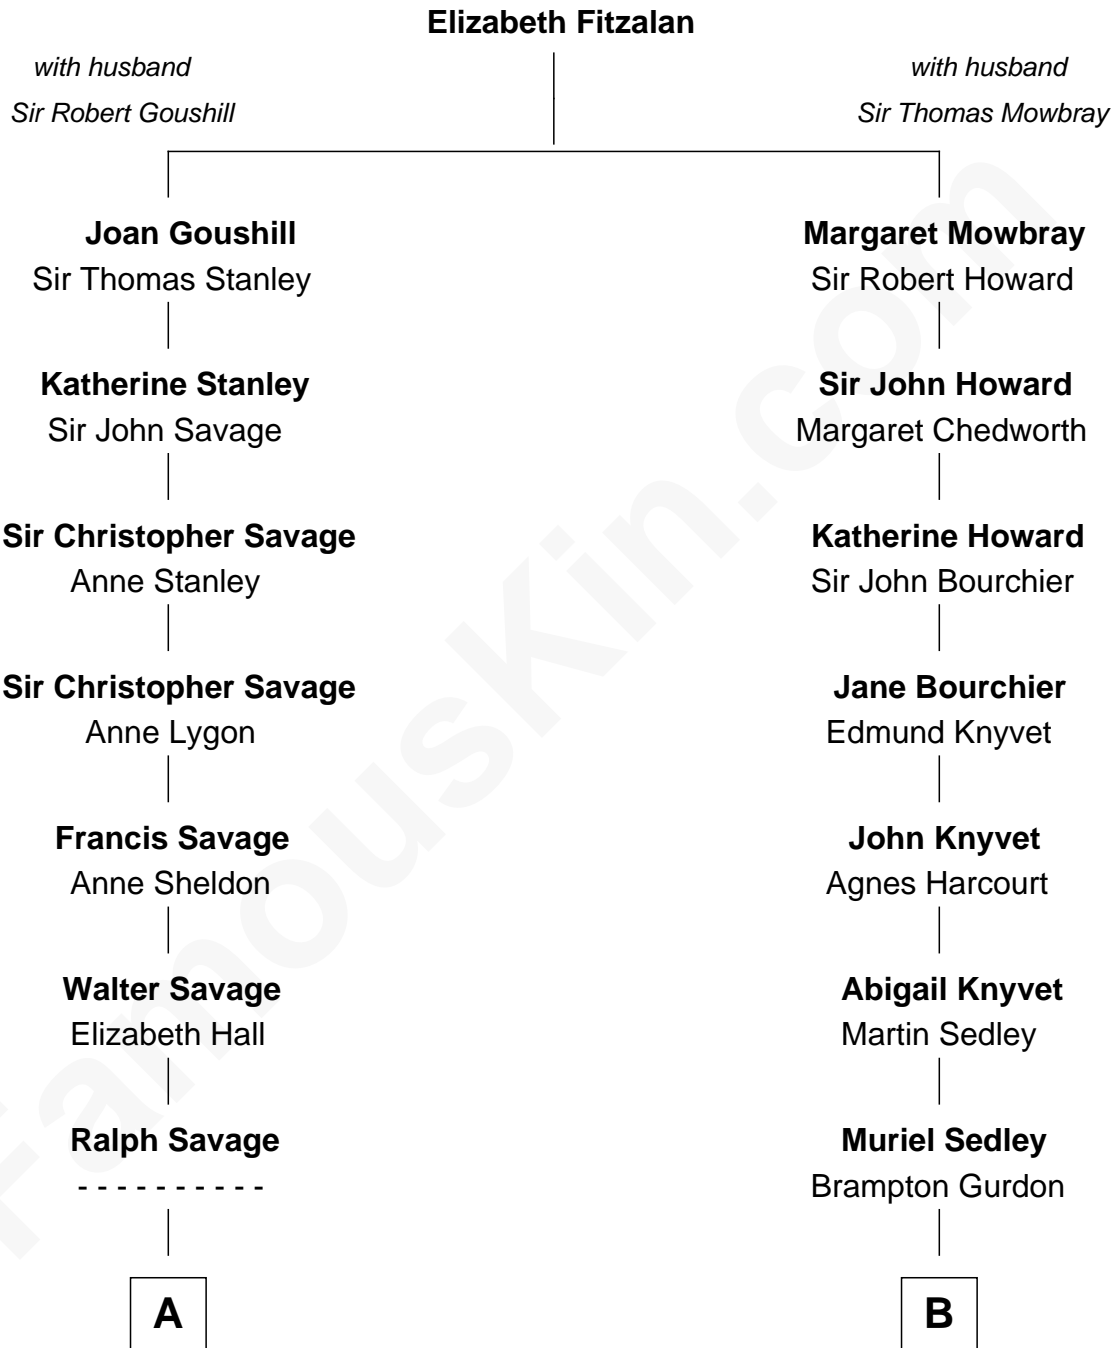

FamousKin.com

Relationship Chart of General George C. Marshall

Author of "The Marshall Plan"

15th cousin 1 time removed of

Leverett Saltonstall

55th Governor of Massachusetts

A

Anthony Savage
Sarah Constable

Alice Savage
Francis Thornton

Col. Francis Thornton
Mary Taliaferro

Mary Thornton
Nicholas Battaile

Mary Battaile
William Taliaferro

Nicholas Taliaferro
Ann Champe Taliaferro

Matilda Battaile Taliaferro
Martin Marshall