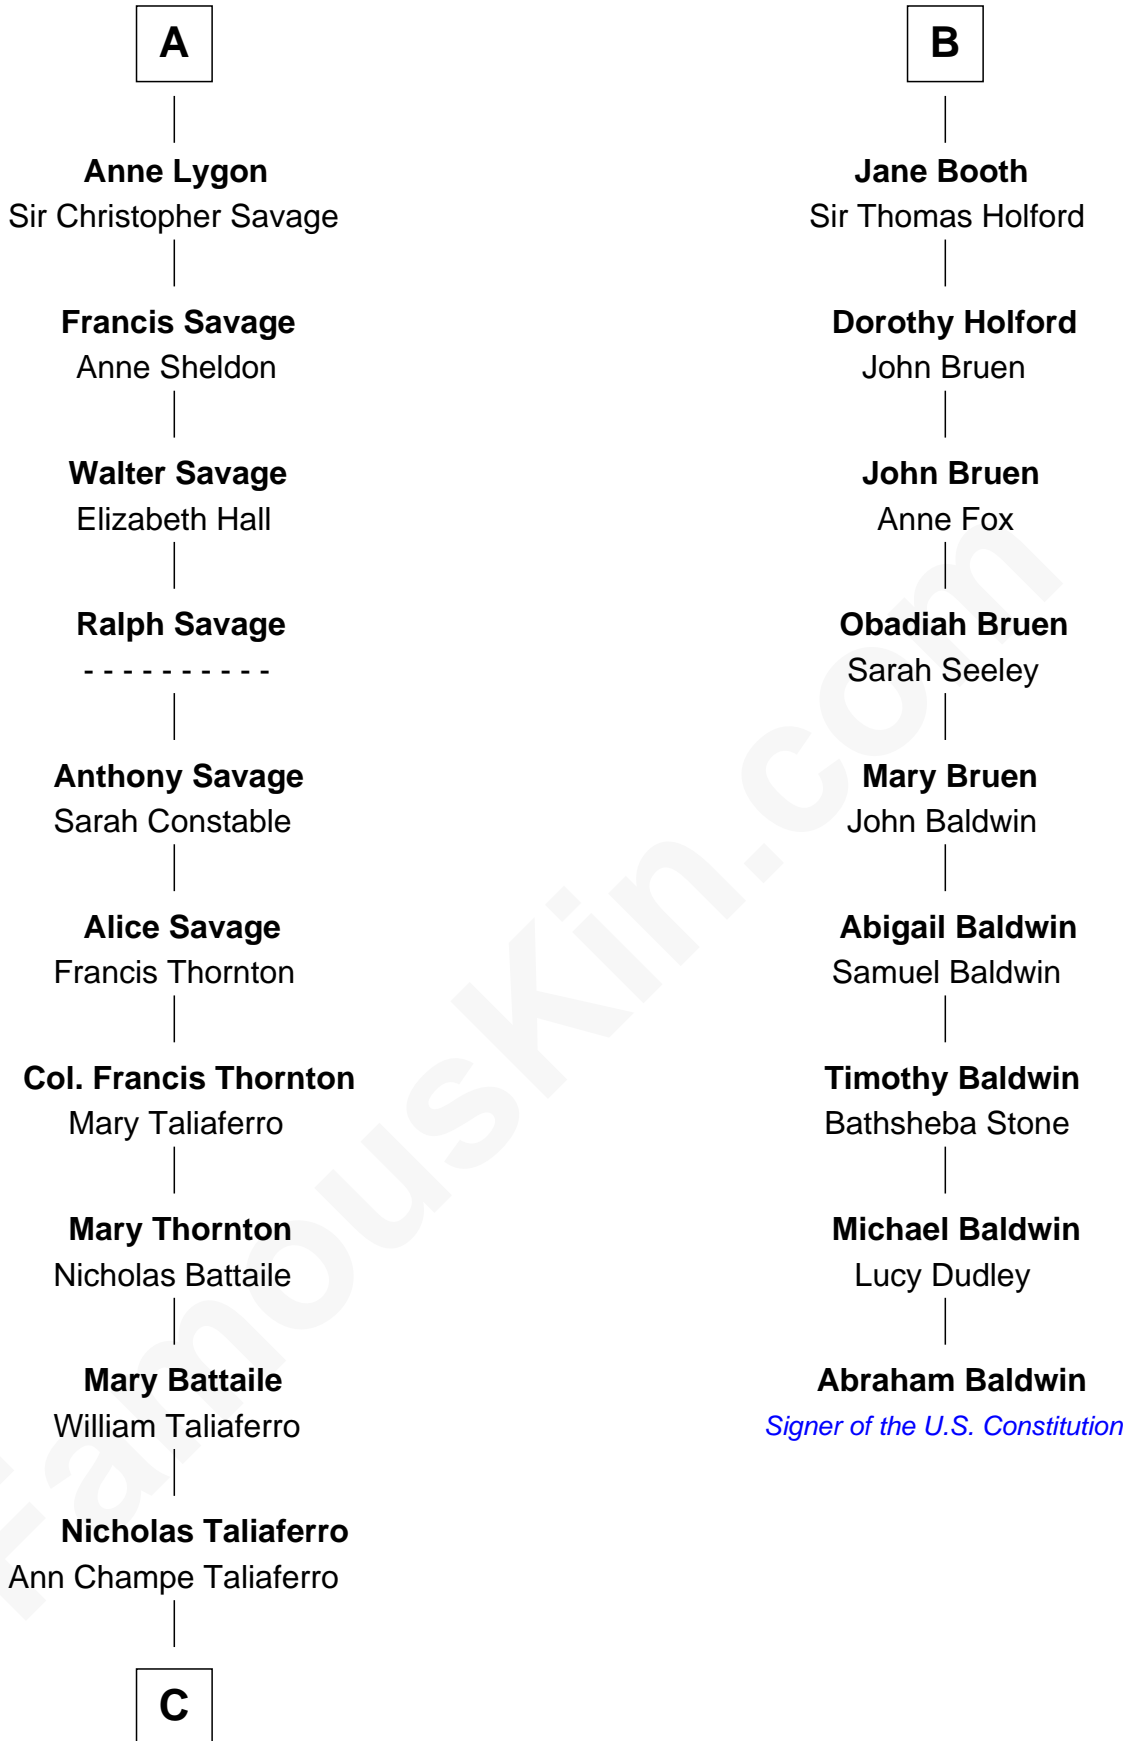

FamousKin.com

Relationship Chart of General George C. Marshall

Author of "The Marshall Plan"

15th cousin 5 times removed of

Abraham Baldwin

Signer of the U.S. Constitution

Katherine de Hastang

Ralph de Stafford

C

—
Matilda Battaile Taliaferro

Martin Marshall

—
William Champe Marshall

Susan Myers

—
George Catlett Marshall

Laura Emily Bradford

—
General George C. Marshall