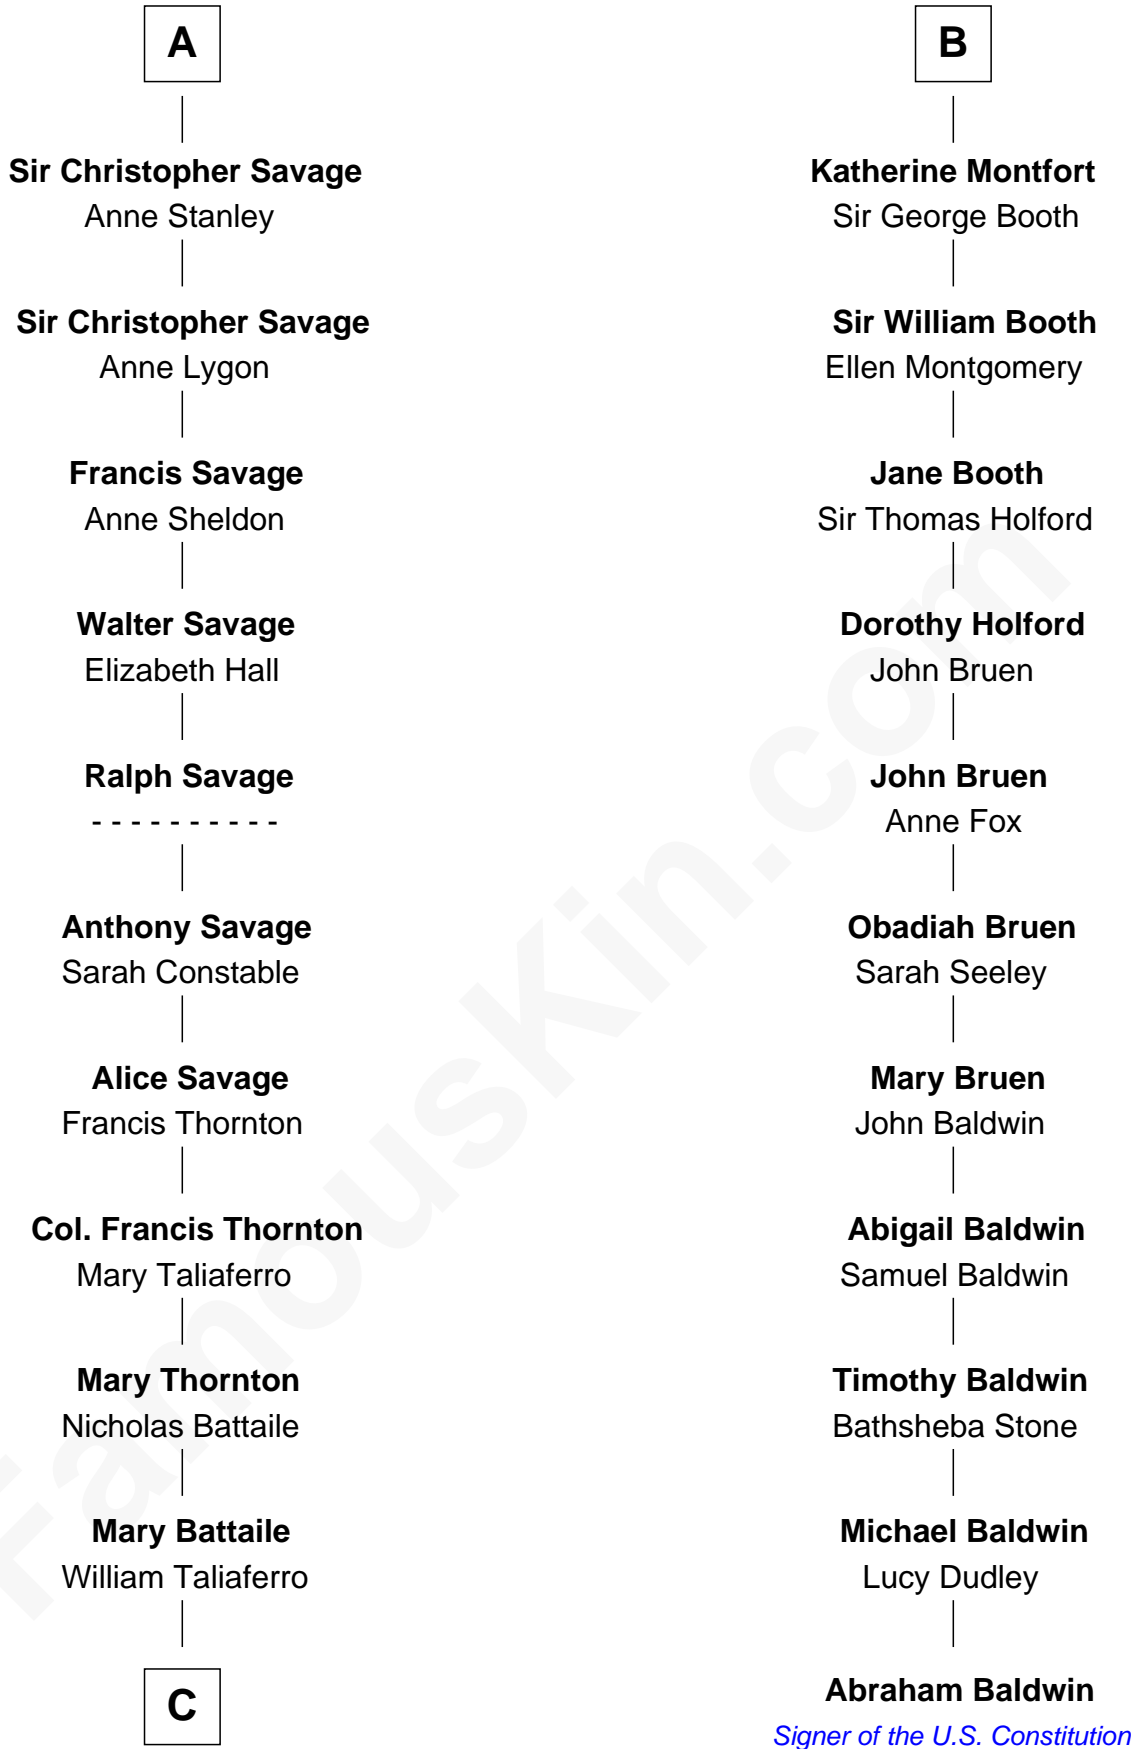

FamousKin.com

Relationship Chart of General George C. Marshall

Author of "The Marshall Plan"

17th cousin 4 times removed of

Abraham Baldwin

Signer of the U.S. Constitution

C

Nicholas Taliaferro
Ann Champe Taliaferro

Matilda Battaile Taliaferro
Martin Marshall

William Champe Marshall
Susan Myers

George Catlett Marshall
Laura Emily Bradford

General George C. Marshall
U.S. Army - World War II

FamousKin.com