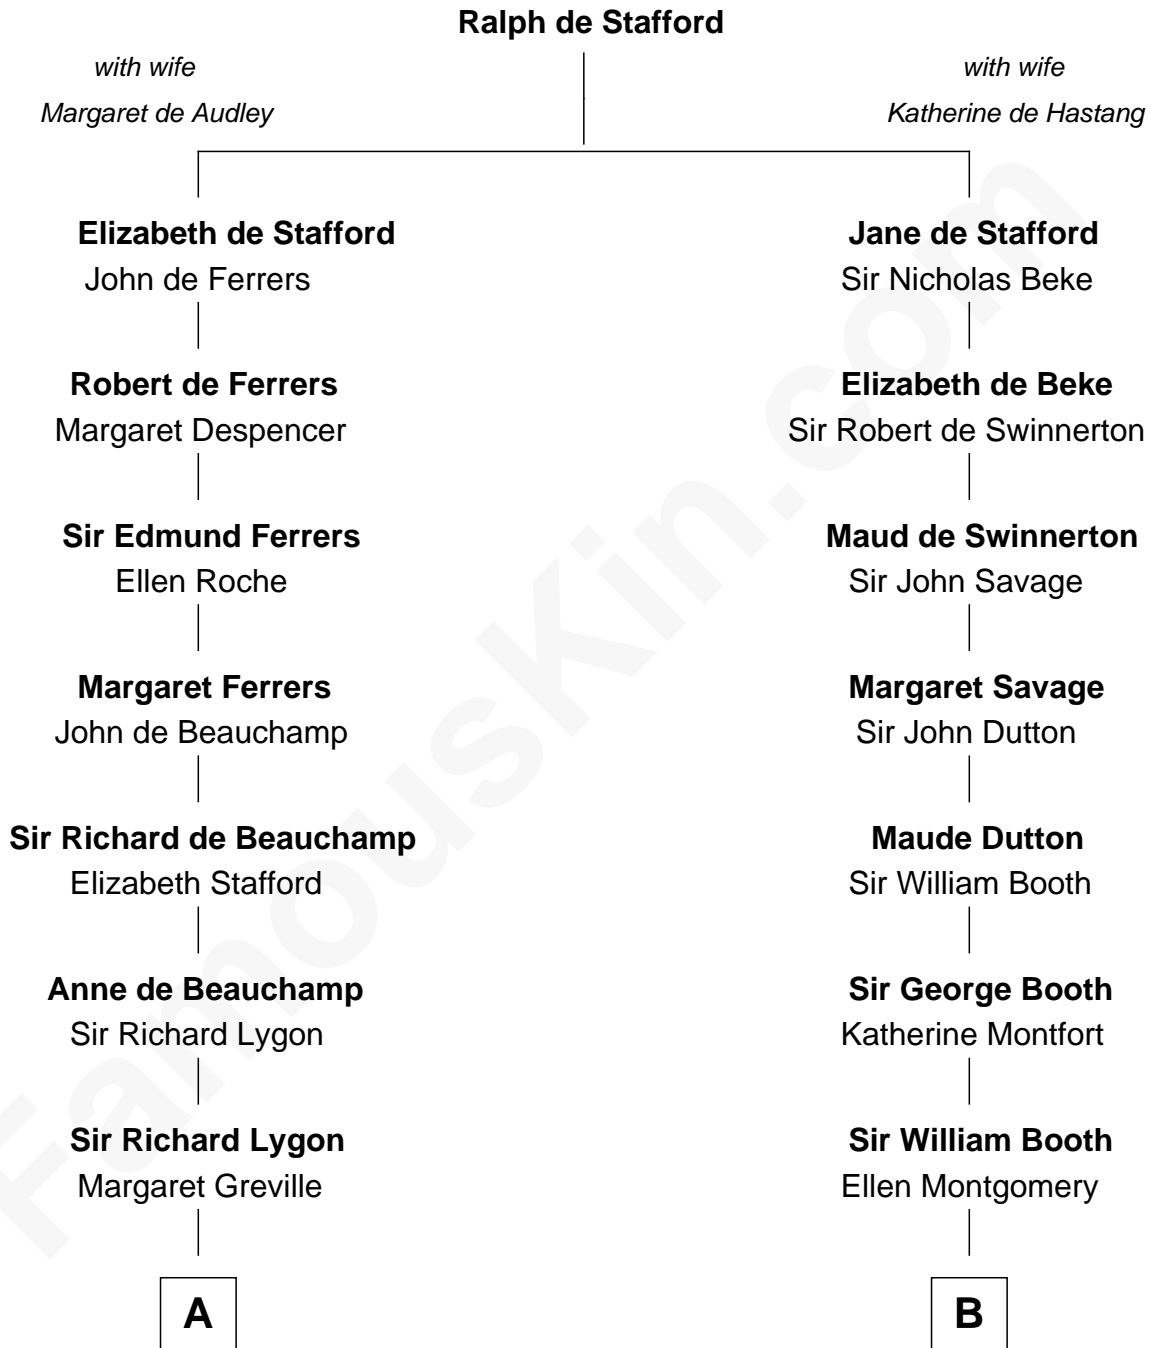

**FamousKin.com**  
**Relationship Chart of**  
**General George C. Marshall**  
*Author of "The Marshall Plan"*

15th cousin 5 times removed of

**Abraham Baldwin**  
*Signer of the U.S. Constitution*

**C**

—  
**Matilda Battaile Taliaferro**

Martin Marshall

—  
**William Champe Marshall**

Susan Myers

—  
**George Catlett Marshall**

Laura Emily Bradford

—  
**General George C. Marshall**

*U.S. Army - World War II*