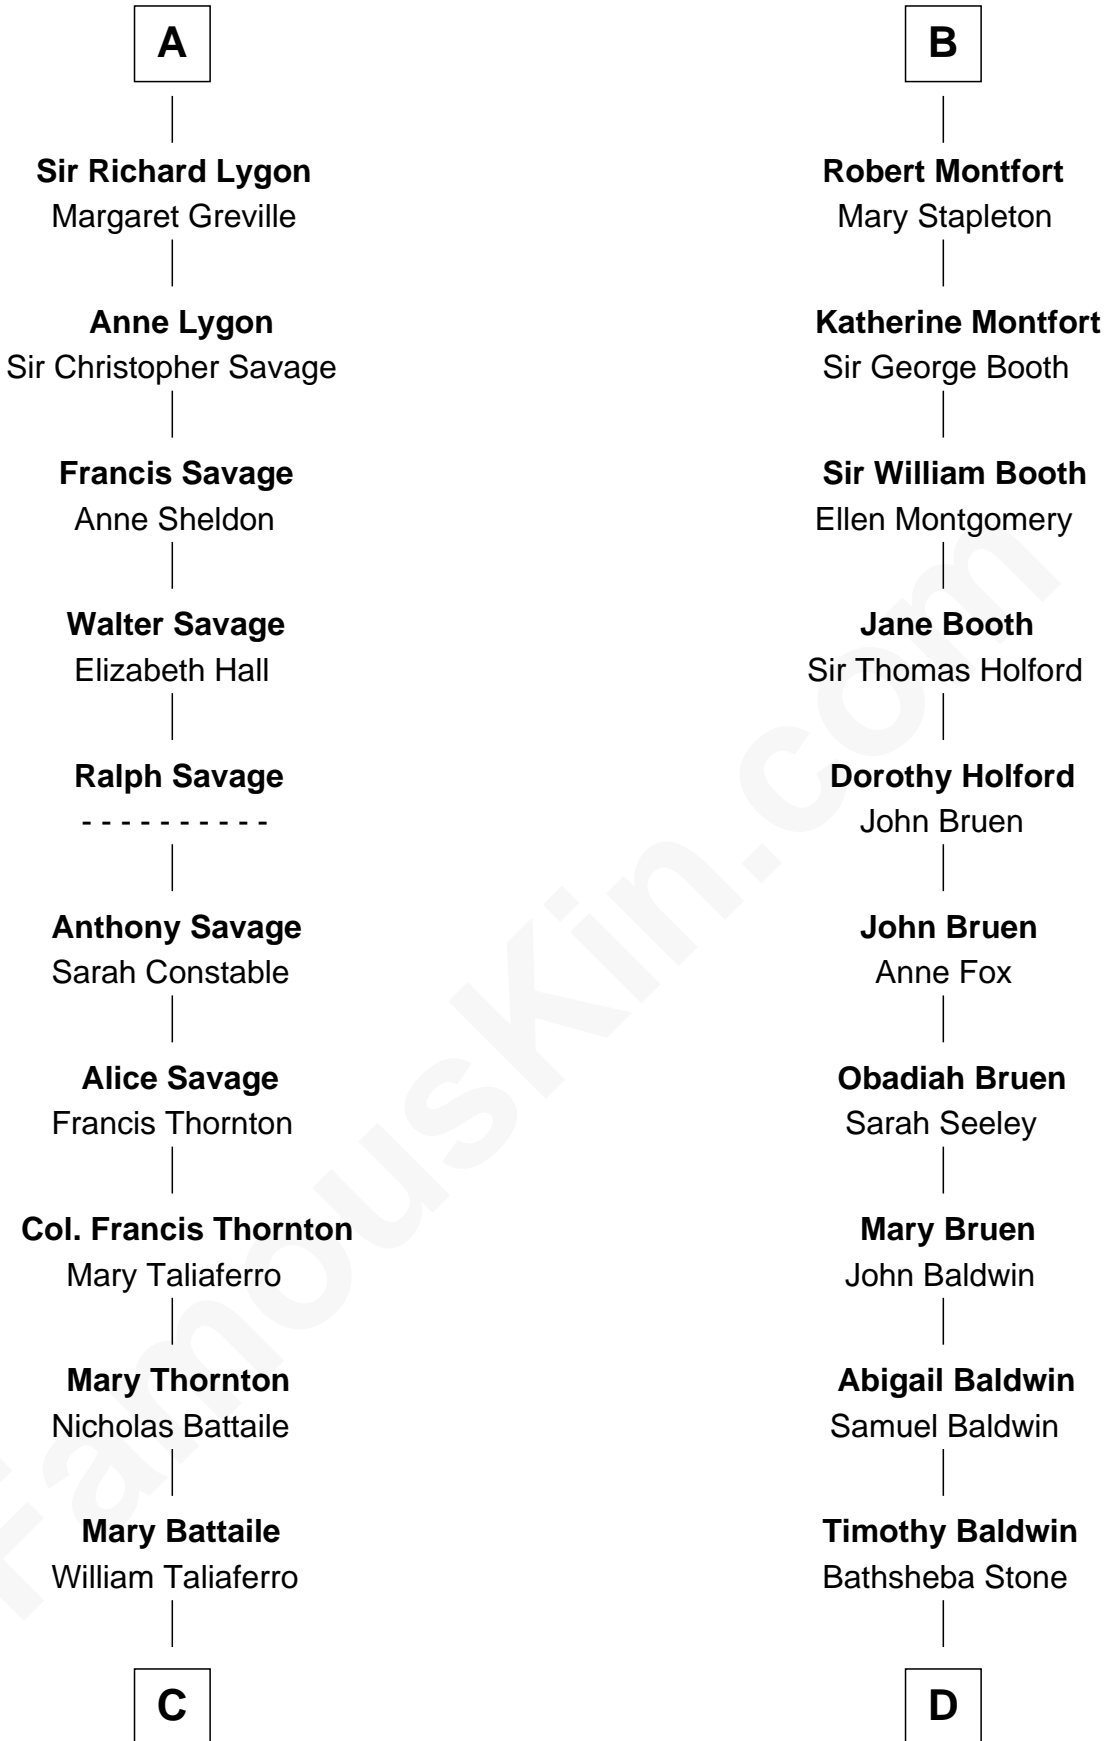

FamousKin.com
Relationship Chart of
General George C. Marshall

Author of "The Marshall Plan"

18th cousin 3 times removed of

Abraham Baldwin

Signer of the U.S. Constitution

Sir William de Beauchamp

Isabel Mauduit

Sir Baldwin de Montfort

Sir William Montfort

Margaret Pecche

Sir Baldwin Montfort

Joan Vernon

B

C

Nicholas Taliaferro
Ann Champe Taliaferro

Matilda Battaile Taliaferro
Martin Marshall

William Champe Marshall
Susan Myers

George Catlett Marshall
Laura Emily Bradford

General George C. Marshall
U.S. Army - World War II

D

Michael Baldwin
Lucy Dudley