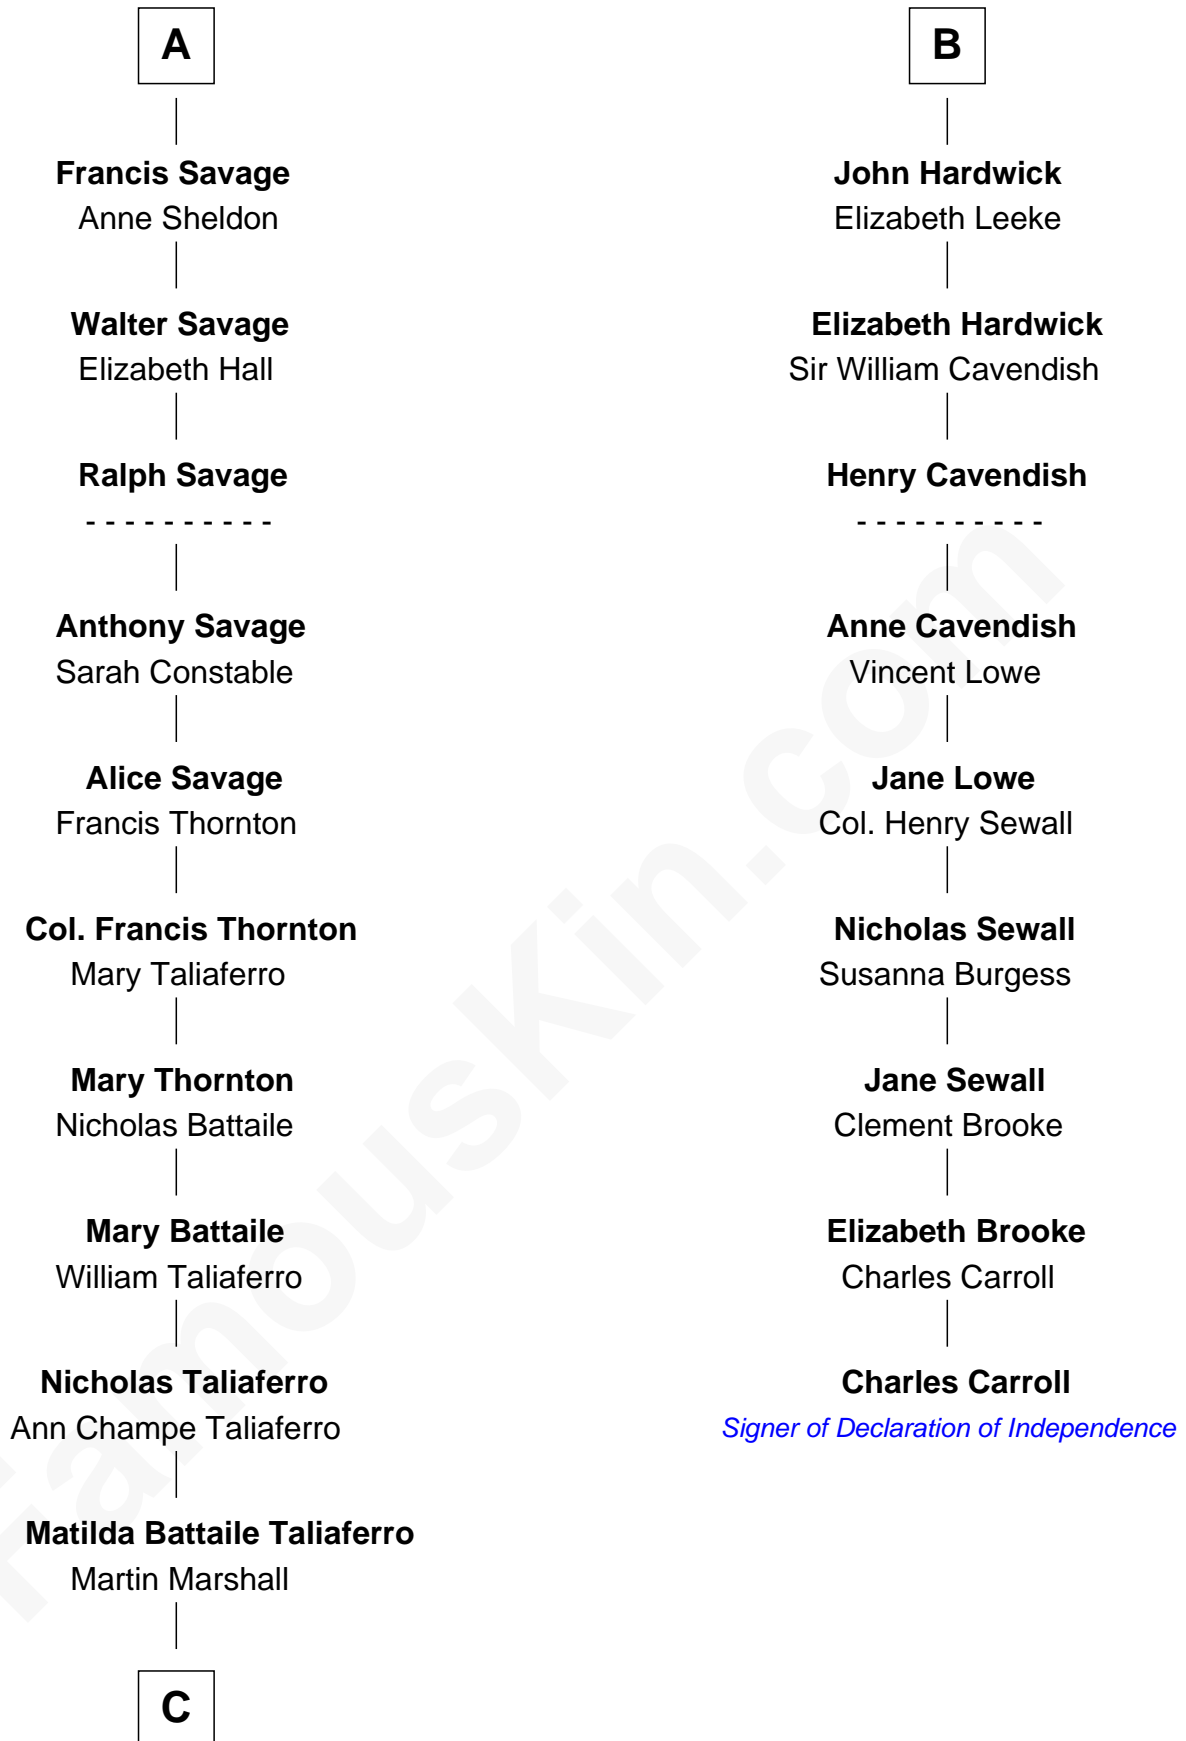

**FamousKin.com**  
**Relationship Chart of**  
**General George C. Marshall**  
*Author of "The Marshall Plan"*

15th cousin 4 times removed of

**Charles Carroll**

*Signer of the Declaration of Independence*

**C**

—  
**William Champe Marshall**

Susan Myers

—  
**George Catlett Marshall**

Laura Emily Bradford

—  
**General George C. Marshall**

*U.S. Army - World War II*

FamousKin.com