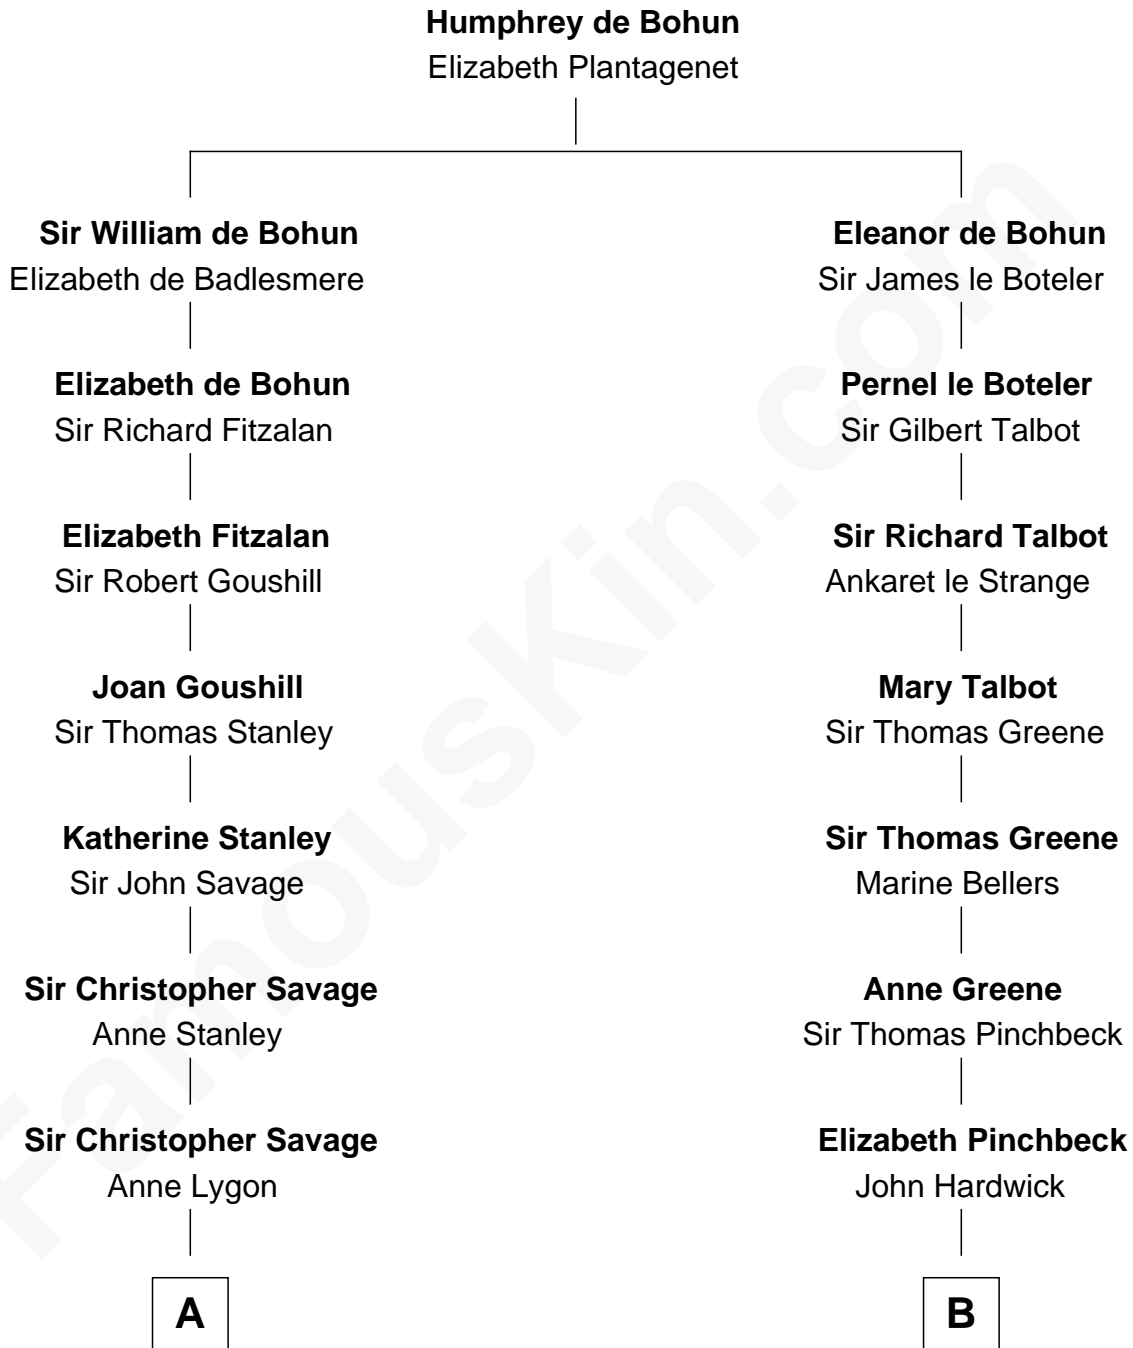

**FamousKin.com**  
**Relationship Chart of**  
**General George C. Marshall**  
*Author of "The Marshall Plan"*

15th cousin 4 times removed of

**Charles Carroll**

*Signer of the Declaration of Independence*

**C**

—  
**William Champe Marshall**

Susan Myers

—  
**George Catlett Marshall**

Laura Emily Bradford

—  
**General George C. Marshall**

*U.S. Army - World War II*

FamousKin.com