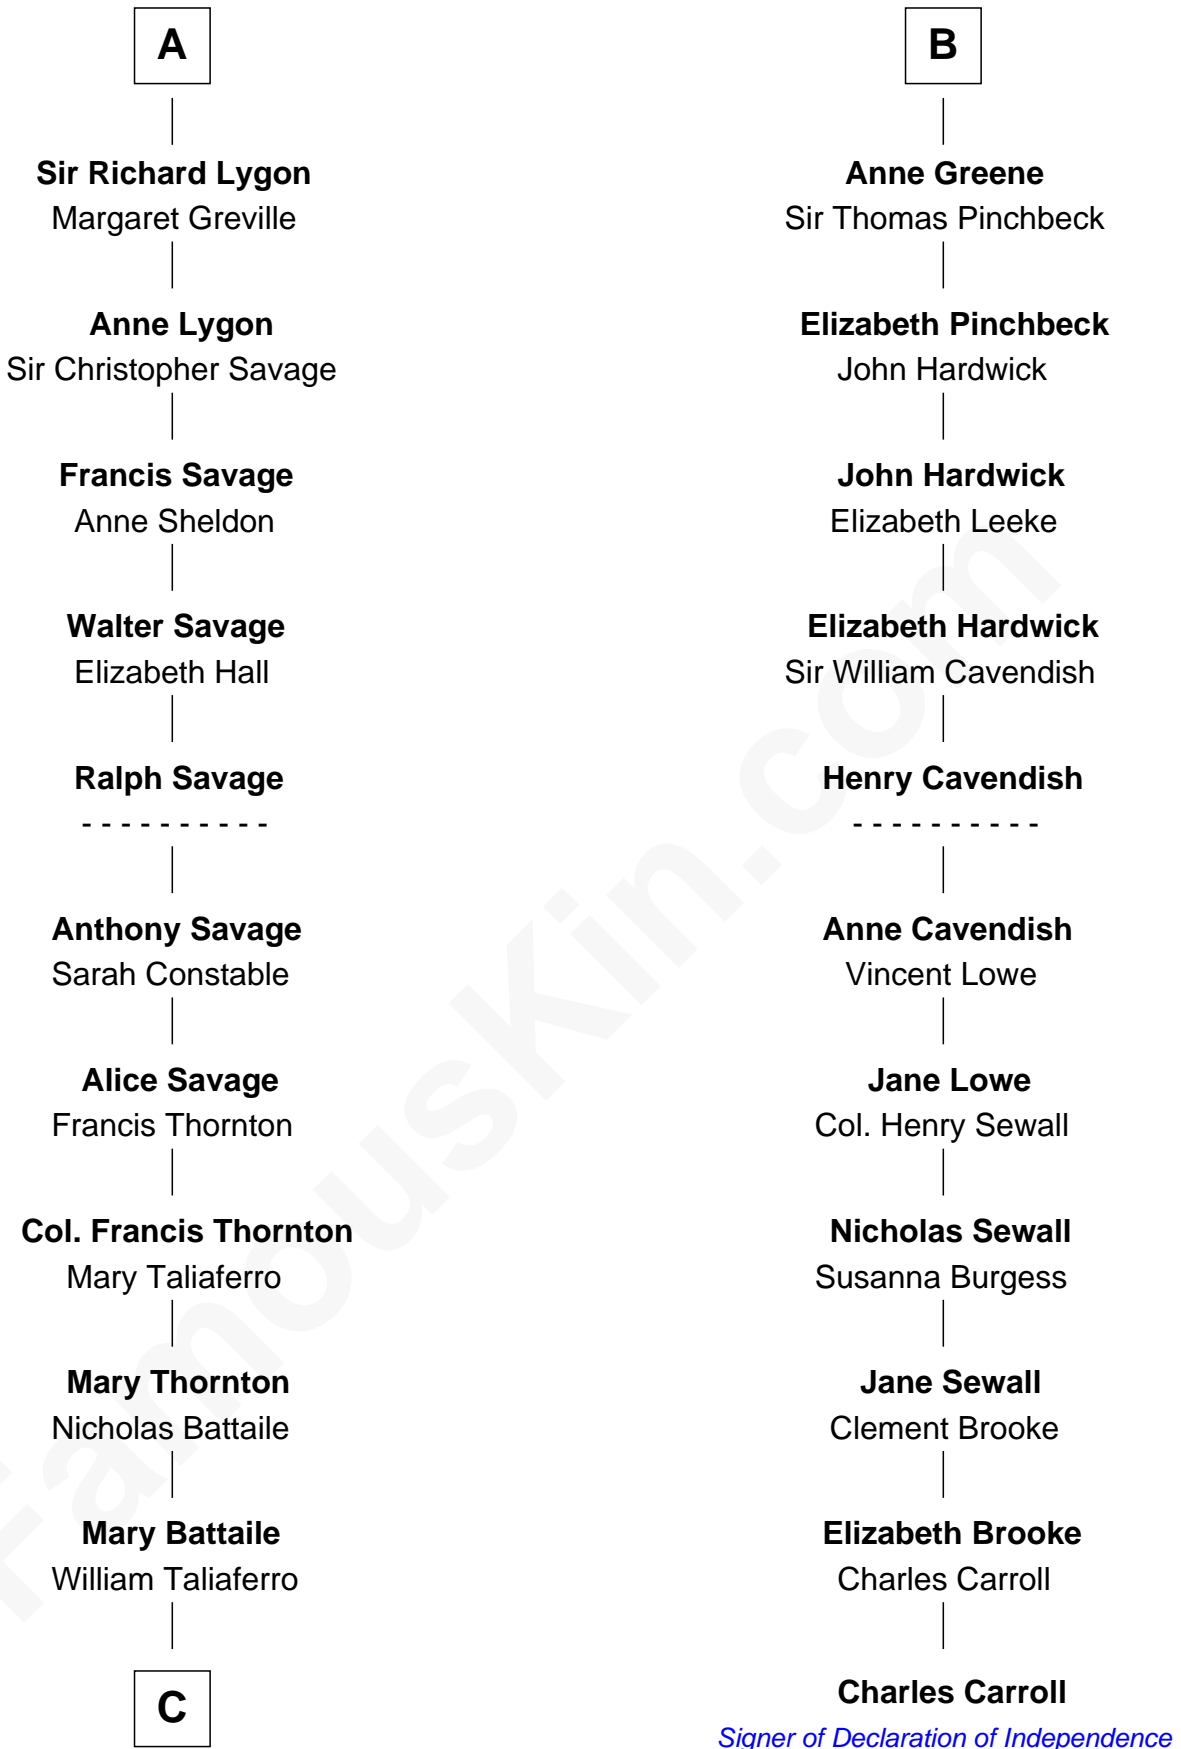

**FamousKin.com**  
**Relationship Chart of**  
**General George C. Marshall**  
*Author of "The Marshall Plan"*

17th cousin 4 times removed of

**Charles Carroll**

*Signer of the Declaration of Independence*

C

**Nicholas Taliaferro**

Ann Champe Taliaferro

**Matilda Battaile Taliaferro**

Martin Marshall

**William Champe Marshall**

Susan Myers

**George Catlett Marshall**