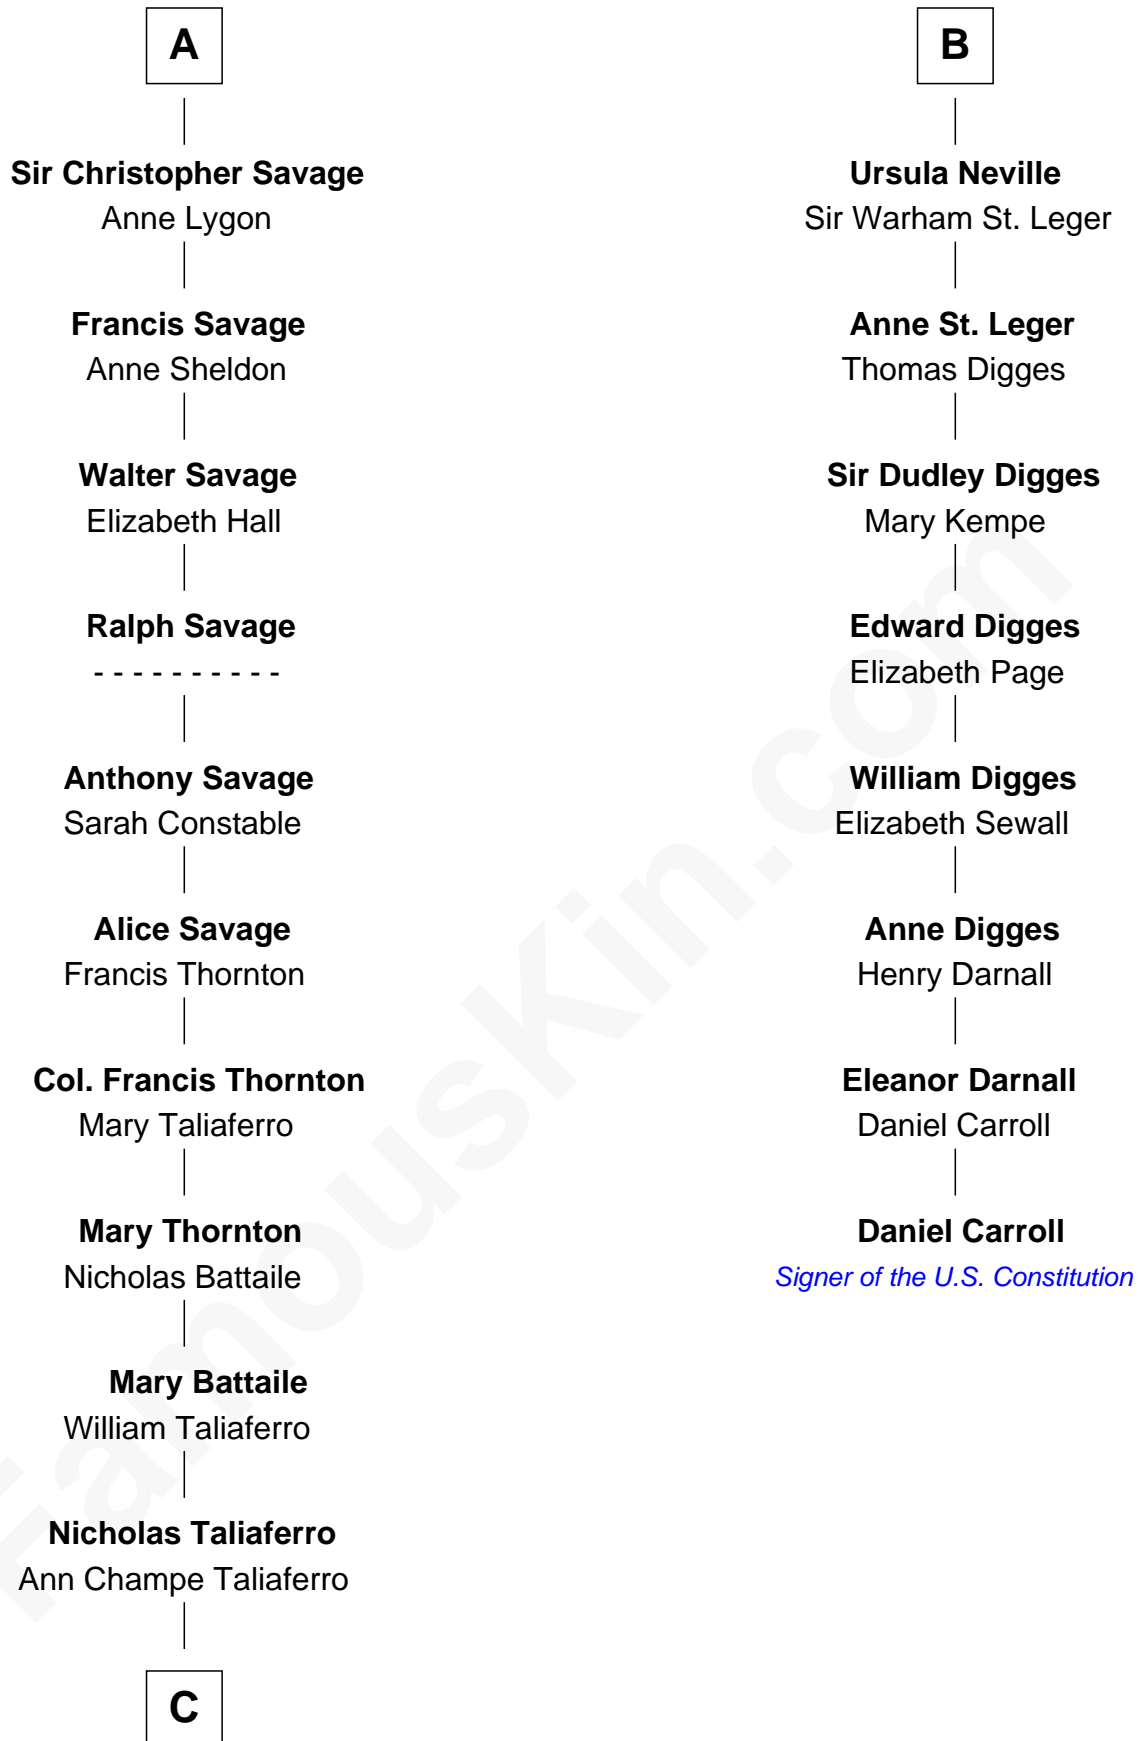

## Relationship Chart of General George C. Marshall

*Author of "The Marshall Plan"*

14th cousin 6 times removed of

**Daniel Carroll**

*Signer of the U.S. Constitution*

**C**

—  
**Matilda Battaile Taliaferro**

Martin Marshall

—  
**William Champe Marshall**

Susan Myers

—  
**George Catlett Marshall**

Laura Emily Bradford

—  
**General George C. Marshall**

*U.S. Army - World War II*

FamousKin.com