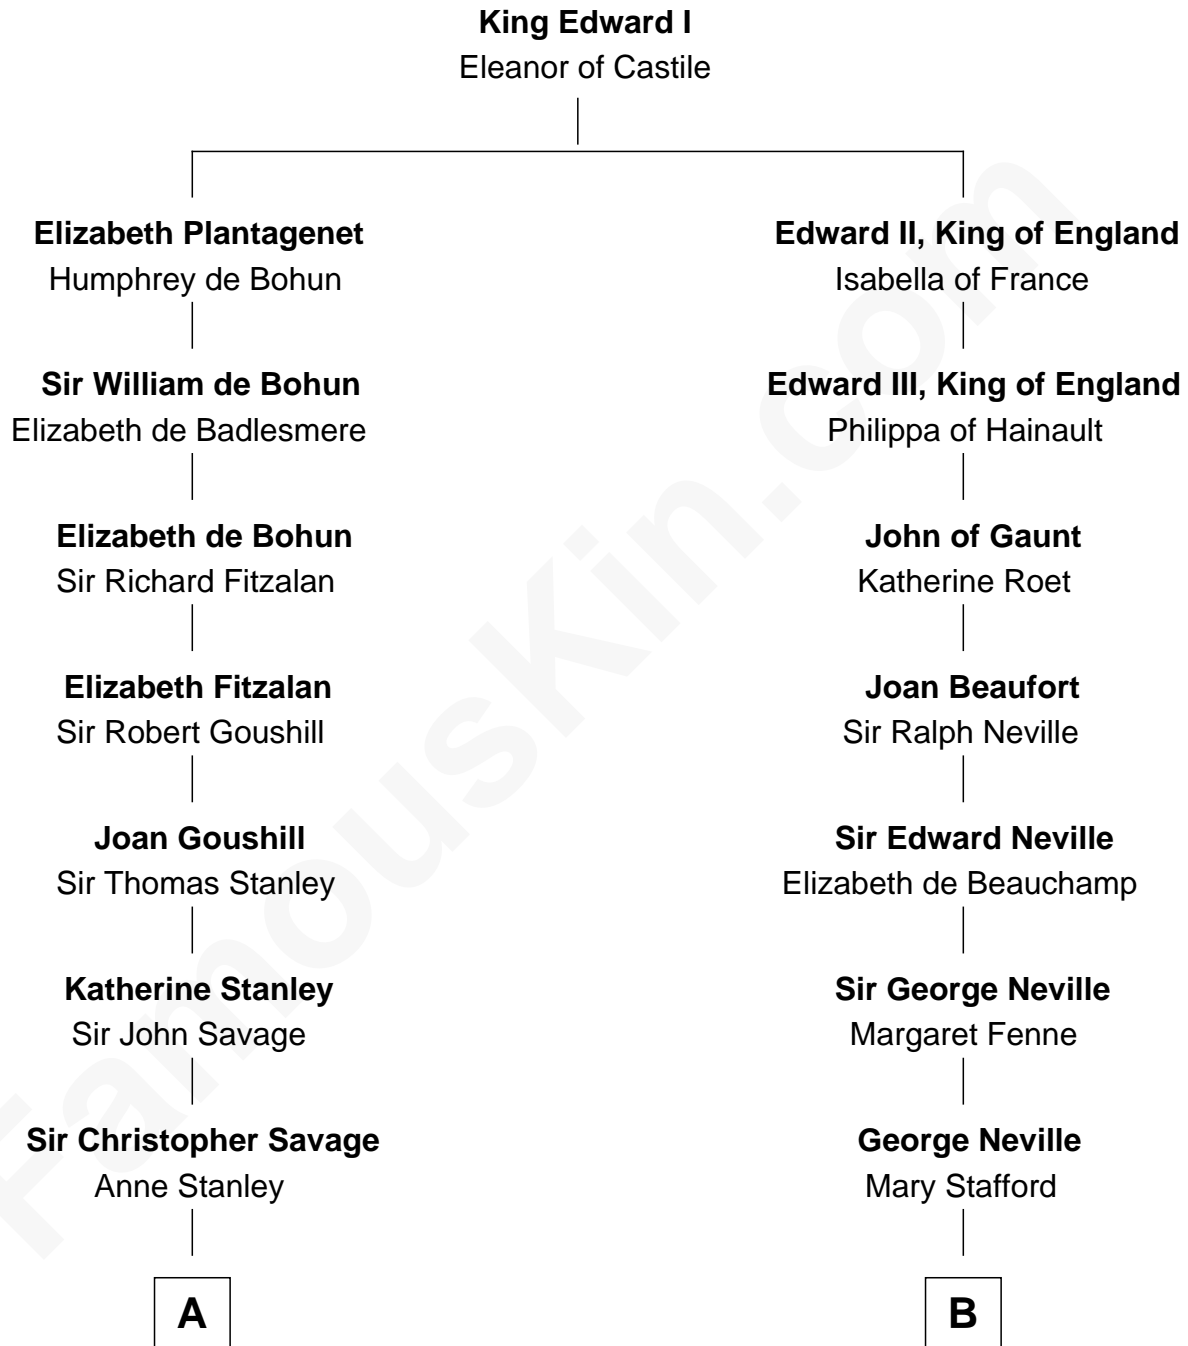

# FamousKin.com

## Relationship Chart of General George C. Marshall

*Author of "The Marshall Plan"*

14th cousin 6 times removed of

**Daniel Carroll**

*Signer of the U.S. Constitution*

**C**

—  
**Matilda Battaile Taliaferro**