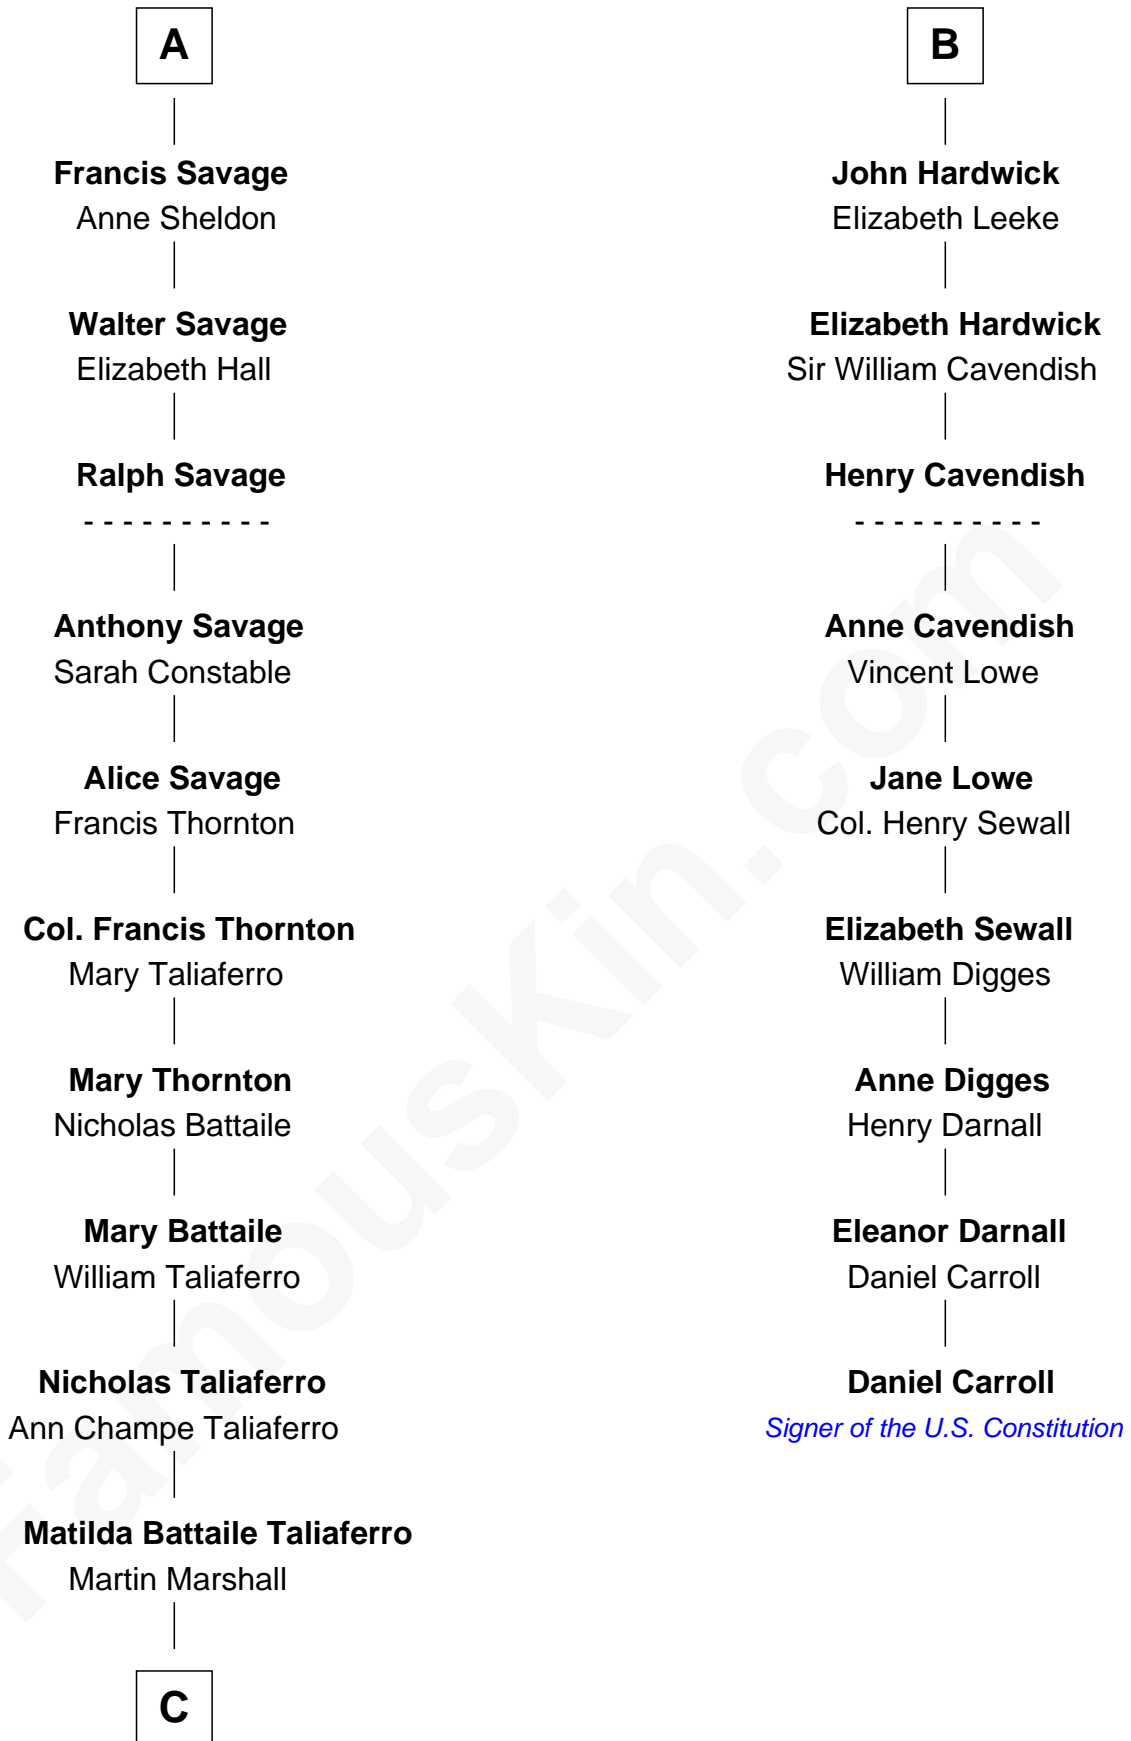

FamousKin.com

Relationship Chart of General George C. Marshall

Author of "The Marshall Plan"

15th cousin 4 times removed of

Daniel Carroll

Signer of the U.S. Constitution

Humphrey de Bohun

Elizabeth Plantagenet

Sir William de Bohun
Elizabeth de Badlesmere

Elizabeth de Bohun
Sir Richard Fitzalan

Elizabeth Fitzalan
Sir Robert Goushill

Joan Goushill
Sir Thomas Stanley

Katherine Stanley
Sir John Savage

Sir Christopher Savage
Anne Stanley

Sir Christopher Savage
Anne Lygon

A

Eleanor de Bohun
Sir James le Boteler

Pernel le Boteler
Sir Gilbert Talbot

Sir Richard Talbot
Ankaret le Strange

Mary Talbot
Sir Thomas Greene

Sir Thomas Greene
Marine Bellers

Anne Greene
Sir Thomas Pinchbeck

Elizabeth Pinchbeck
John Hardwick

B

C

William Champe Marshall

Susan Myers

George Catlett Marshall

Laura Emily Bradford