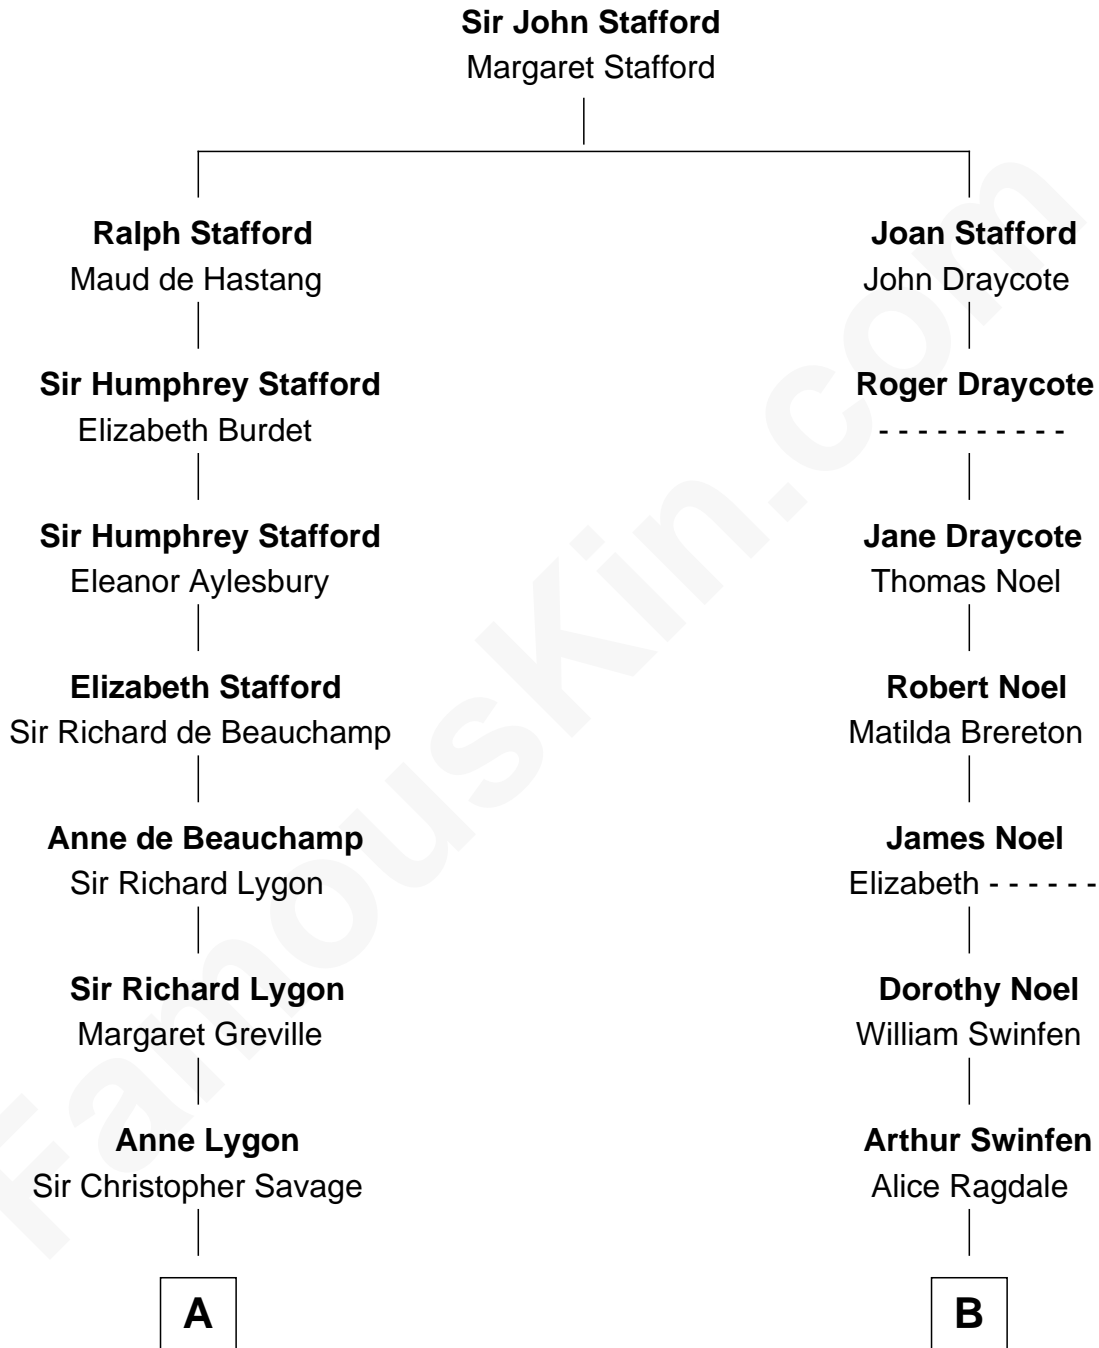

FamousKin.com
Relationship Chart of
General George C. Marshall
Author of "The Marshall Plan"

13th cousin 6 times removed of

John Carroll

Founder of Georgetown University

C

—
William Champe Marshall

Susan Myers

—
George Catlett Marshall

Laura Emily Bradford

—
General George C. Marshall

U.S. Army - World War II

FamousKin.com