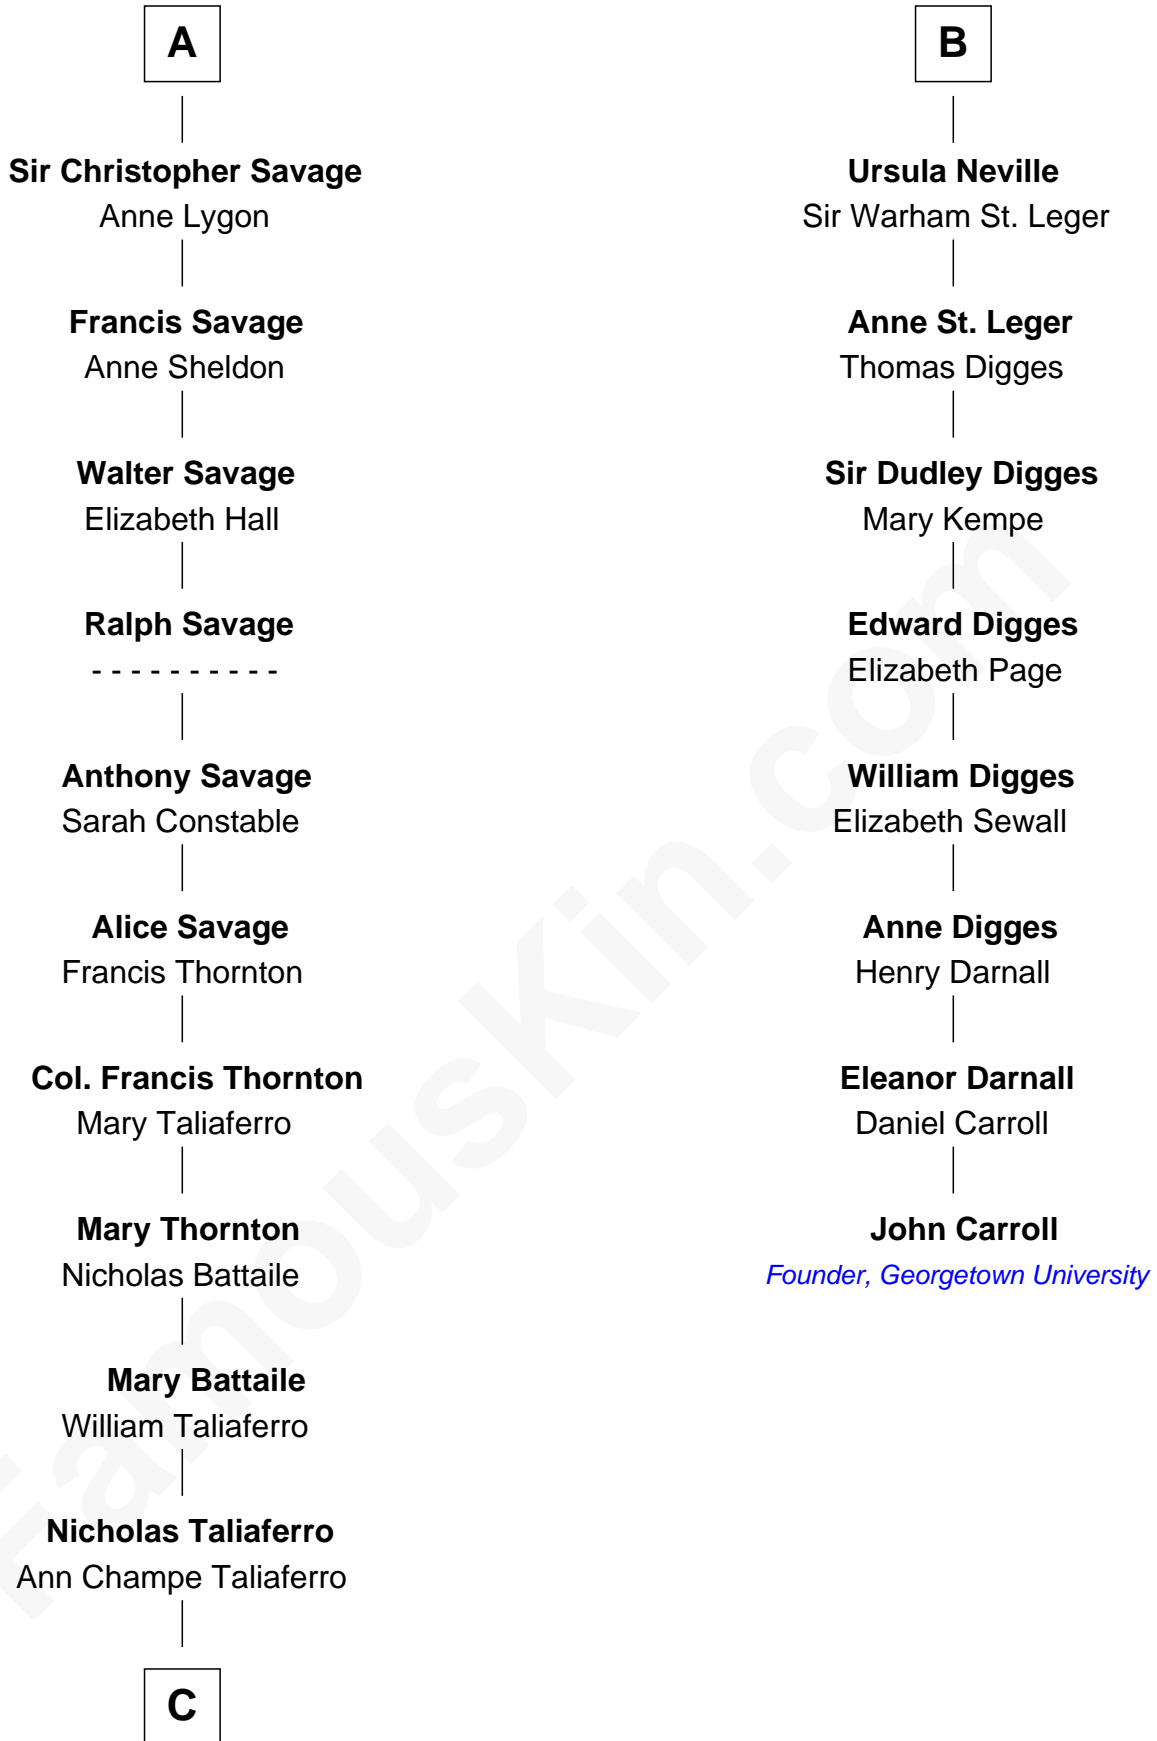

## Relationship Chart of General George C. Marshall

*Author of "The Marshall Plan"*

14th cousin 6 times removed of

**John Carroll**

*Founder of Georgetown University*

**C**

—  
**Matilda Battaile Taliaferro**

Martin Marshall

—  
**William Champe Marshall**

Susan Myers

—  
**George Catlett Marshall**

Laura Emily Bradford

—  
**General George C. Marshall**

*U.S. Army - World War II*

FamousKin.com