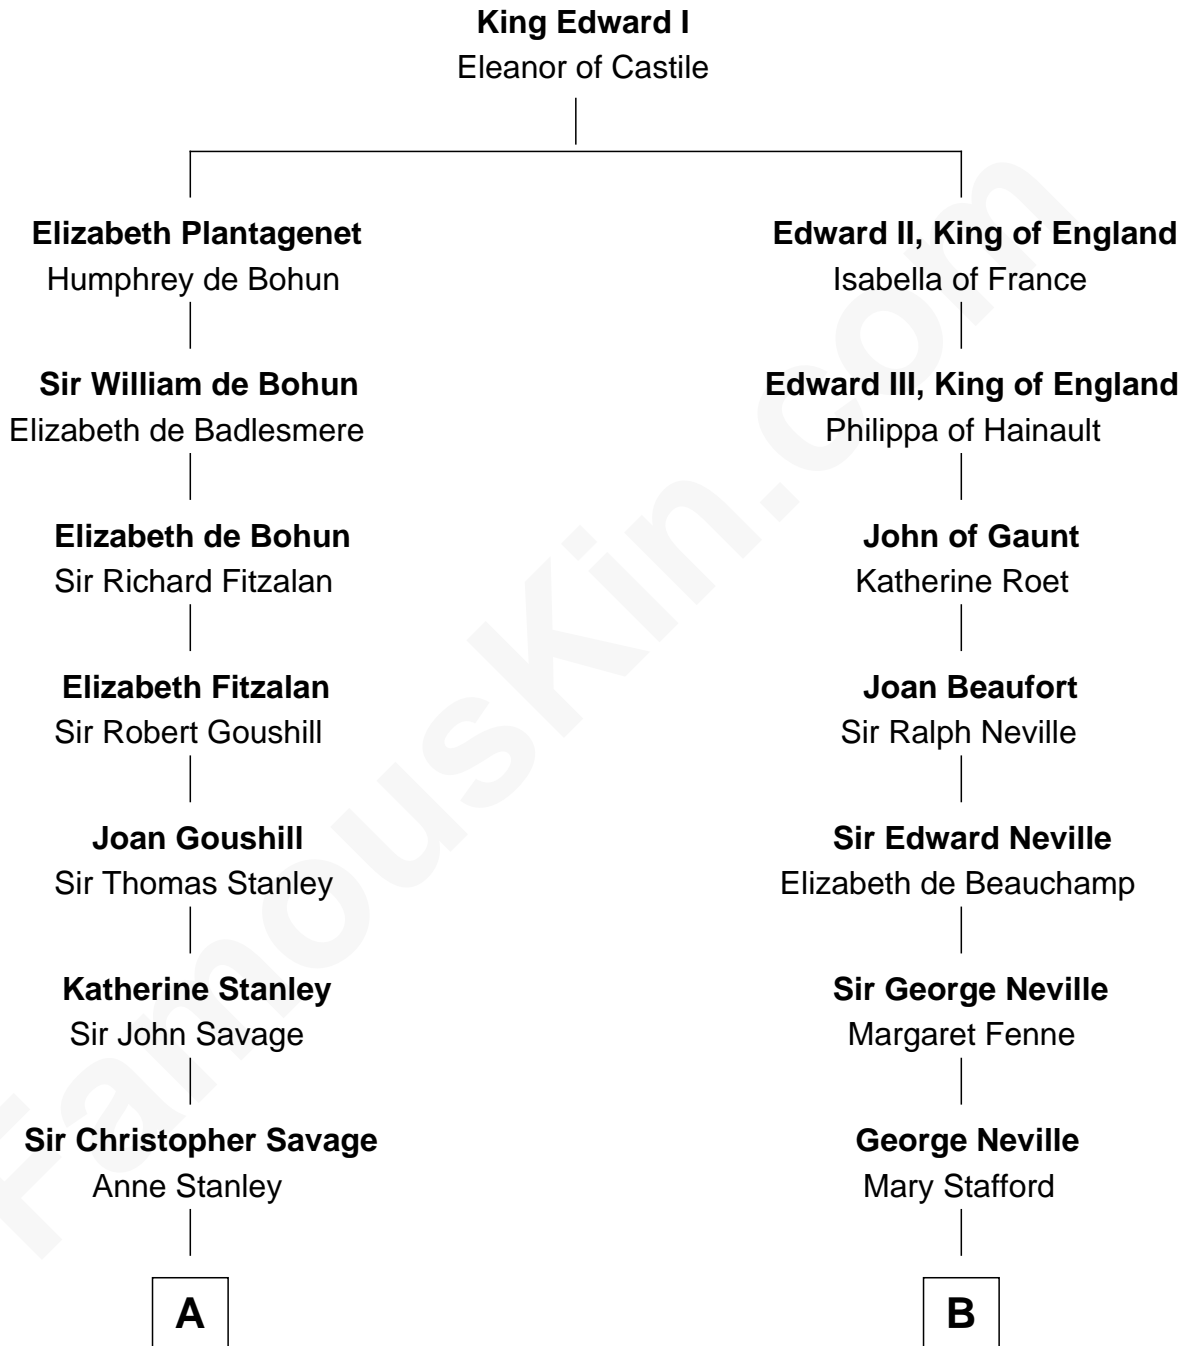

# FamousKin.com

## Relationship Chart of General George C. Marshall

*Author of "The Marshall Plan"*

14th cousin 6 times removed of

**John Carroll**

*Founder of Georgetown University*

**C**

—  
**Matilda Battaile Taliaferro**