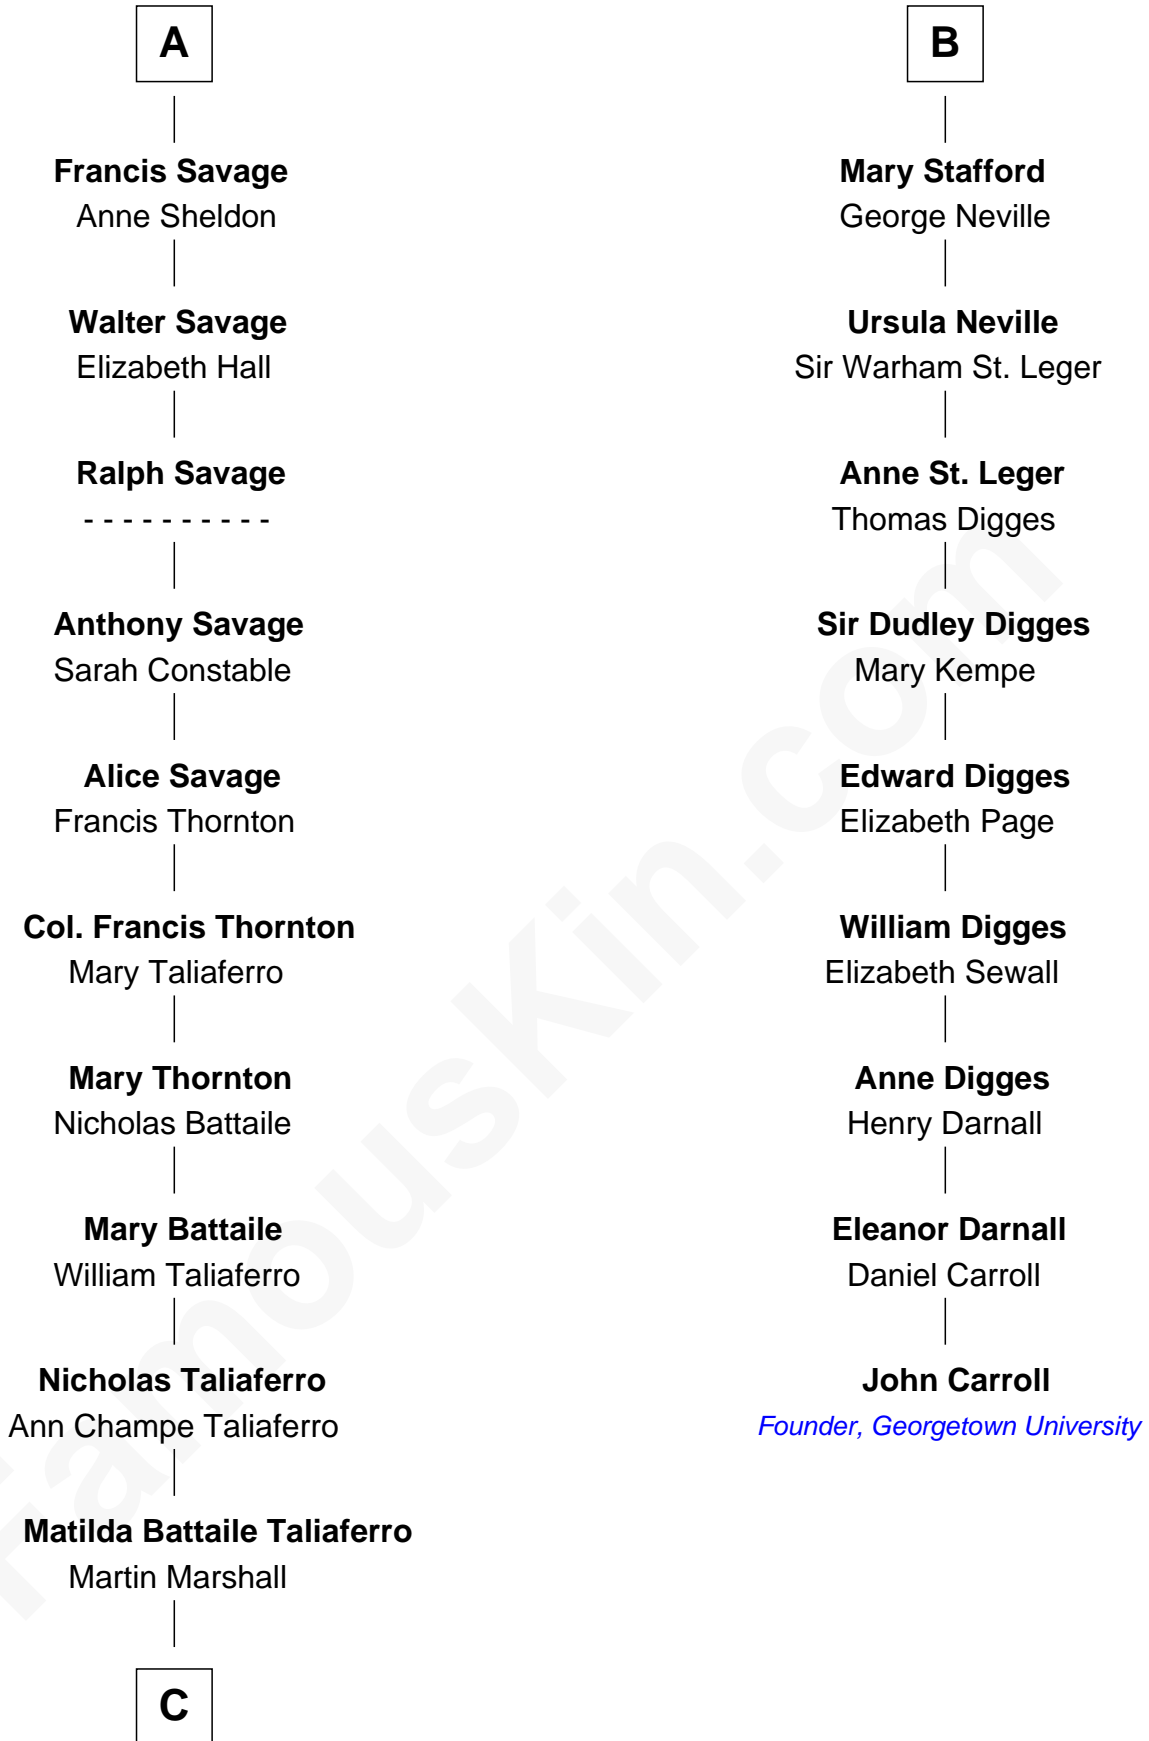

FamousKin.com

Relationship Chart of General George C. Marshall

Author of "The Marshall Plan"

15th cousin 4 times removed of

John Carroll

Founder of Georgetown University

Henry Plantagenet

Maud de Chaworth

Eleanor Plantagenet

Richard Fitzalan

Sir Richard Fitzalan

Elizabeth de Bohun

Elizabeth Fitzalan

Sir Robert Goushill

Joan Goushill

Sir Thomas Stanley

Katherine Stanley

Sir John Savage

Sir Christopher Savage

Anne Stanley

Sir Christopher Savage

Anne Lygon

A

Mary Plantagenet

Eleanor Poynings

Henry Percy

Maud Herbert

Eleanor Percy

Edward Stafford

B

C

—
William Champe Marshall