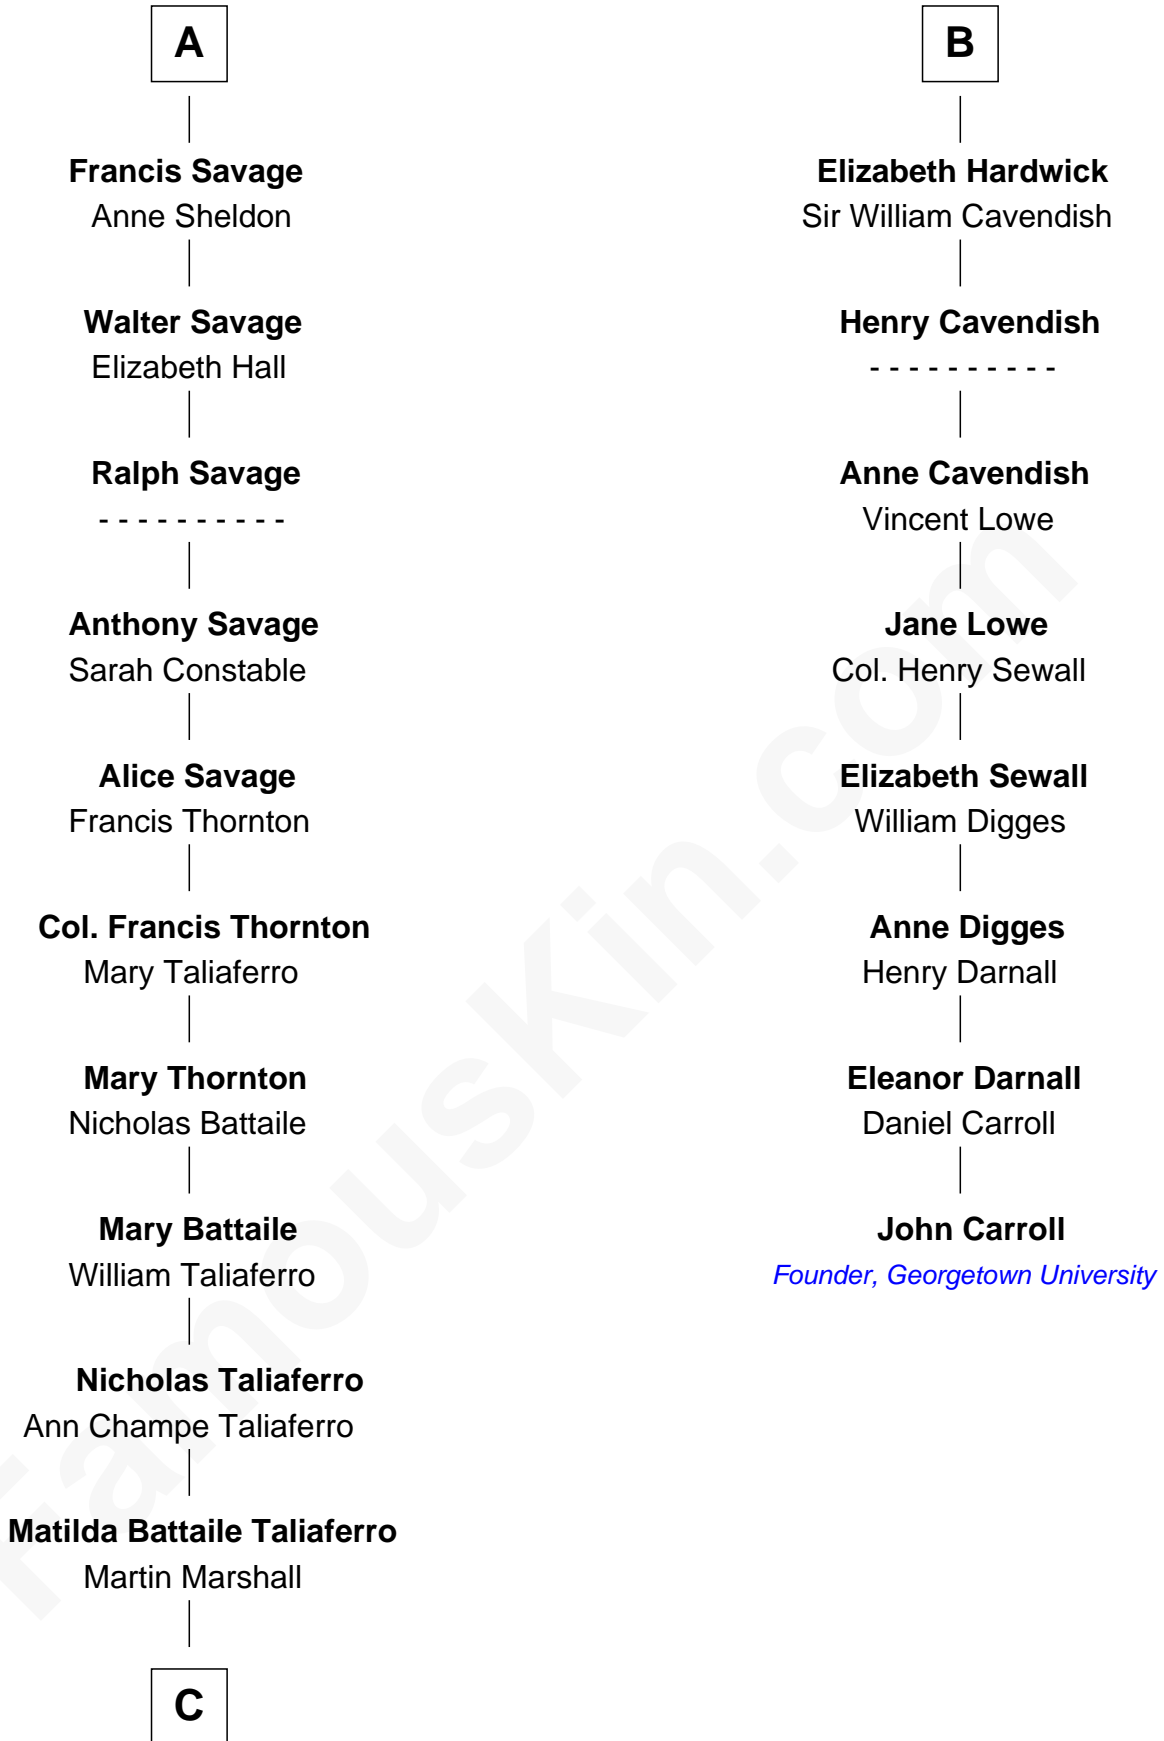

**FamousKin.com**  
**Relationship Chart of**  
**General George C. Marshall**  
*Author of "The Marshall Plan"*

14th cousin 5 times removed of

**John Carroll**  
*Founder of Georgetown University*

**Edmund Fitzalan**  
 Alice de Warenne

**Richard Fitzalan**  
 Eleanor Plantagenet

**Sir Richard Fitzalan**  
 Elizabeth de Bohun

**Elizabeth Fitzalan**  
 Sir Robert Goushill

**Joan Goushill**  
 Sir Thomas Stanley

**Katherine Stanley**  
 Sir John Savage

**Sir Christopher Savage**  
 Anne Stanley

**Sir Christopher Savage**  
 Anne Lygon

**A**

**Mary Fitzalan**  
 John le Strange

**Ankaret le Strange**  
 Sir Richard Talbot

**Mary Talbot**  
 Sir Thomas Greene

**Sir Thomas Greene**  
 Marine Bellers

**Anne Greene**  
 Sir Thomas Pinchbeck

**Elizabeth Pinchbeck**  
 John Hardwick

**John Hardwick**  
 Elizabeth Leeke

**B**

**C**

—  
**William Champe Marshall**

Susan Myers