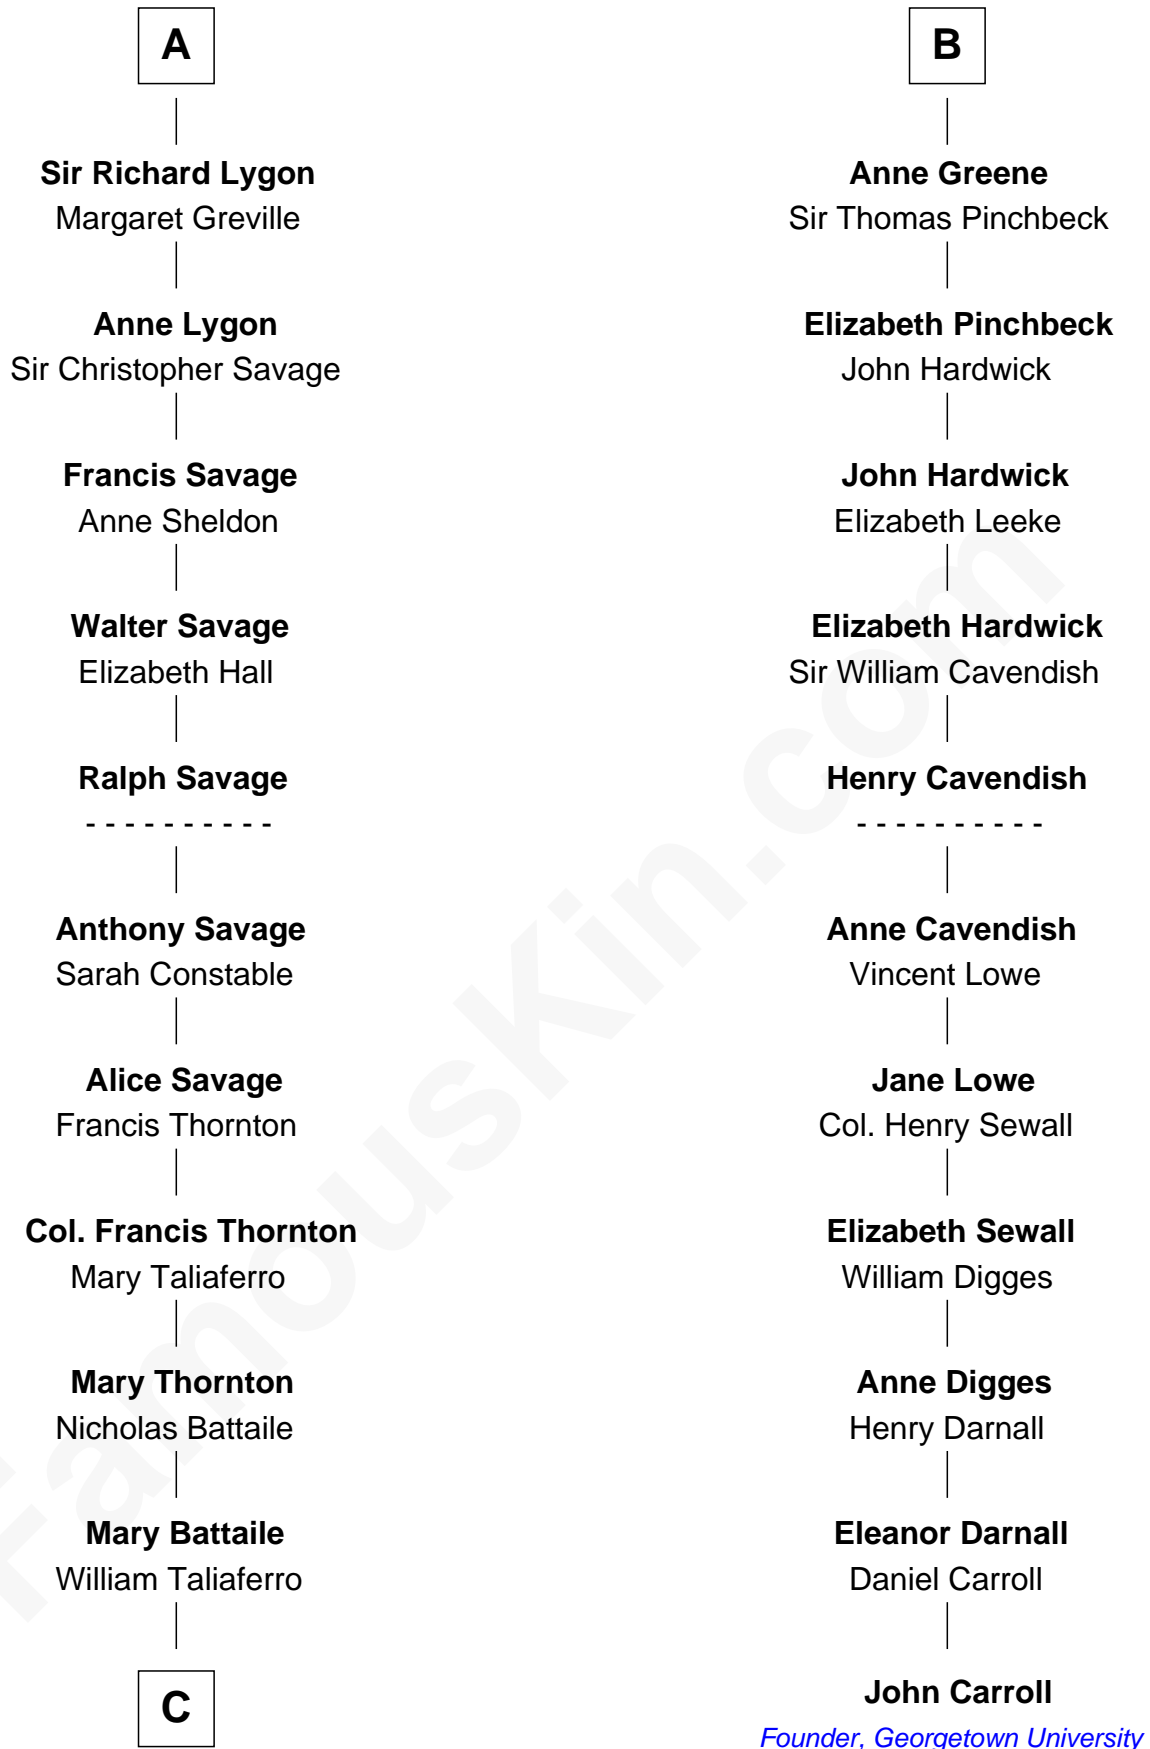

FamousKin.com
Relationship Chart of
General George C. Marshall
Author of "The Marshall Plan"

17th cousin 4 times removed of

John Carroll

Founder of Georgetown University

C

Nicholas Taliaferro
Ann Champe Taliaferro

Matilda Battaile Taliaferro
Martin Marshall

William Champe Marshall
Susan Myers

George Catlett Marshall
Laura Emily Bradford

General George C. Marshall
U.S. Army - World War II

FamousKin.com