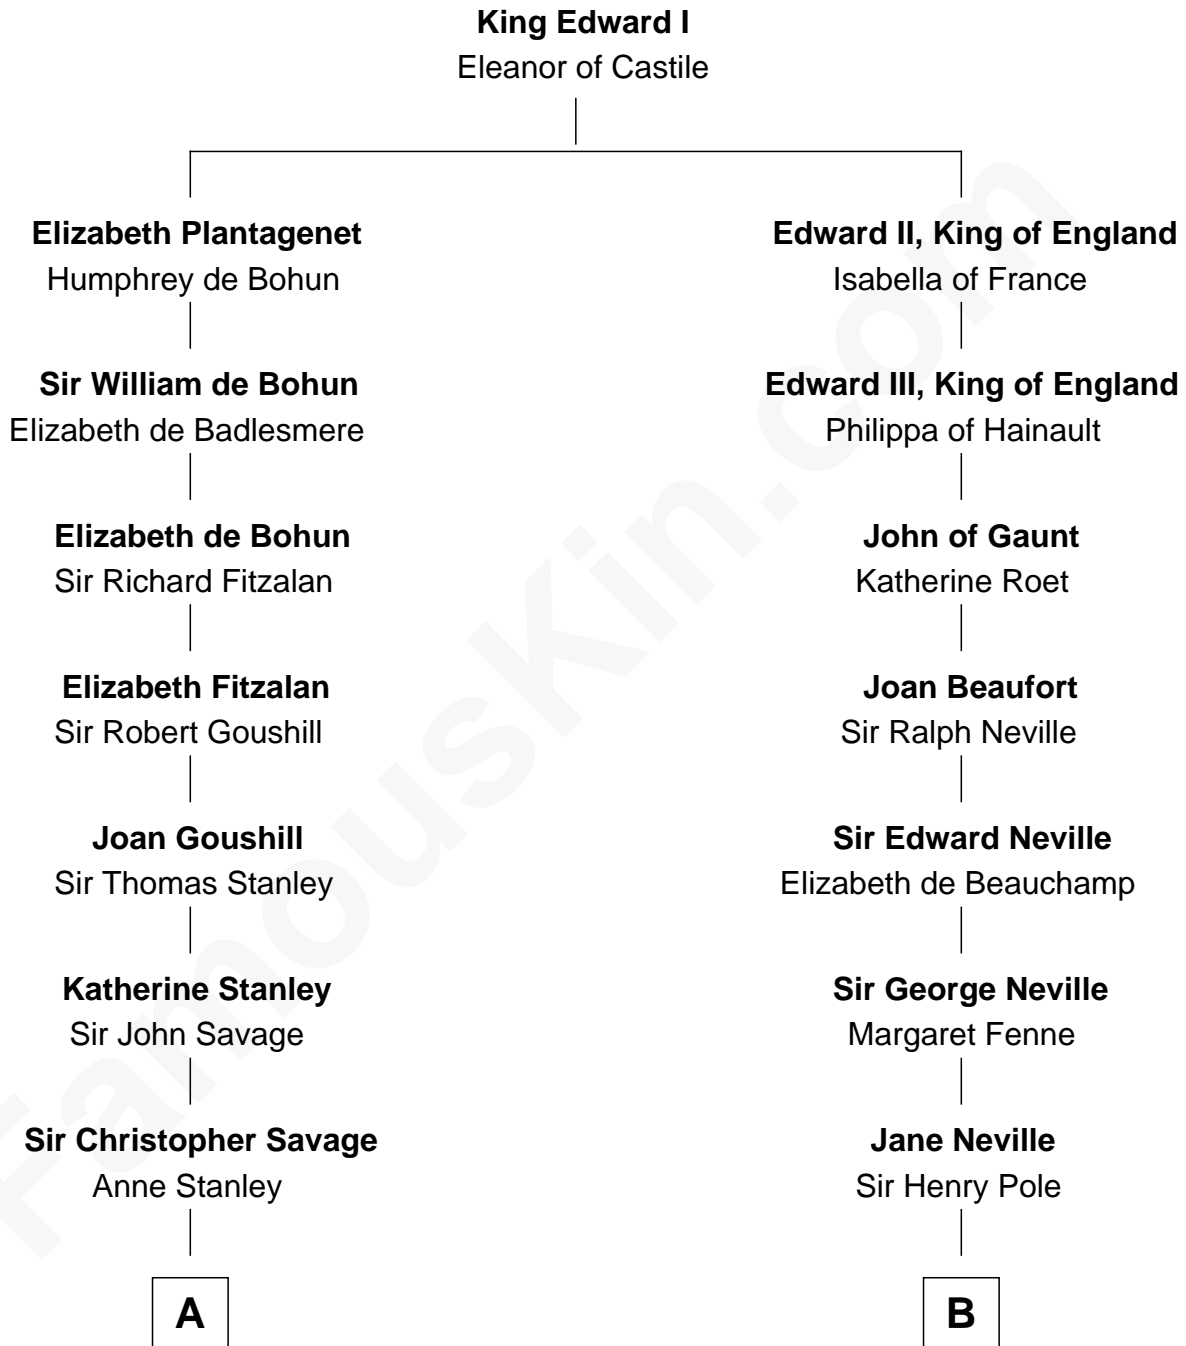

FamousKin.com

Relationship Chart of General George C. Marshall

Author of "The Marshall Plan"

17th cousin 3 times removed of

Lewis Carroll

Author of Alice in Wonderland

C

—
Matilda Battaile Taliaferro

Martin Marshall

—
William Champe Marshall

Susan Myers

—
George Catlett Marshall

Laura Emily Bradford

—
General George C. Marshall

U.S. Army - World War II

FamousKin.com