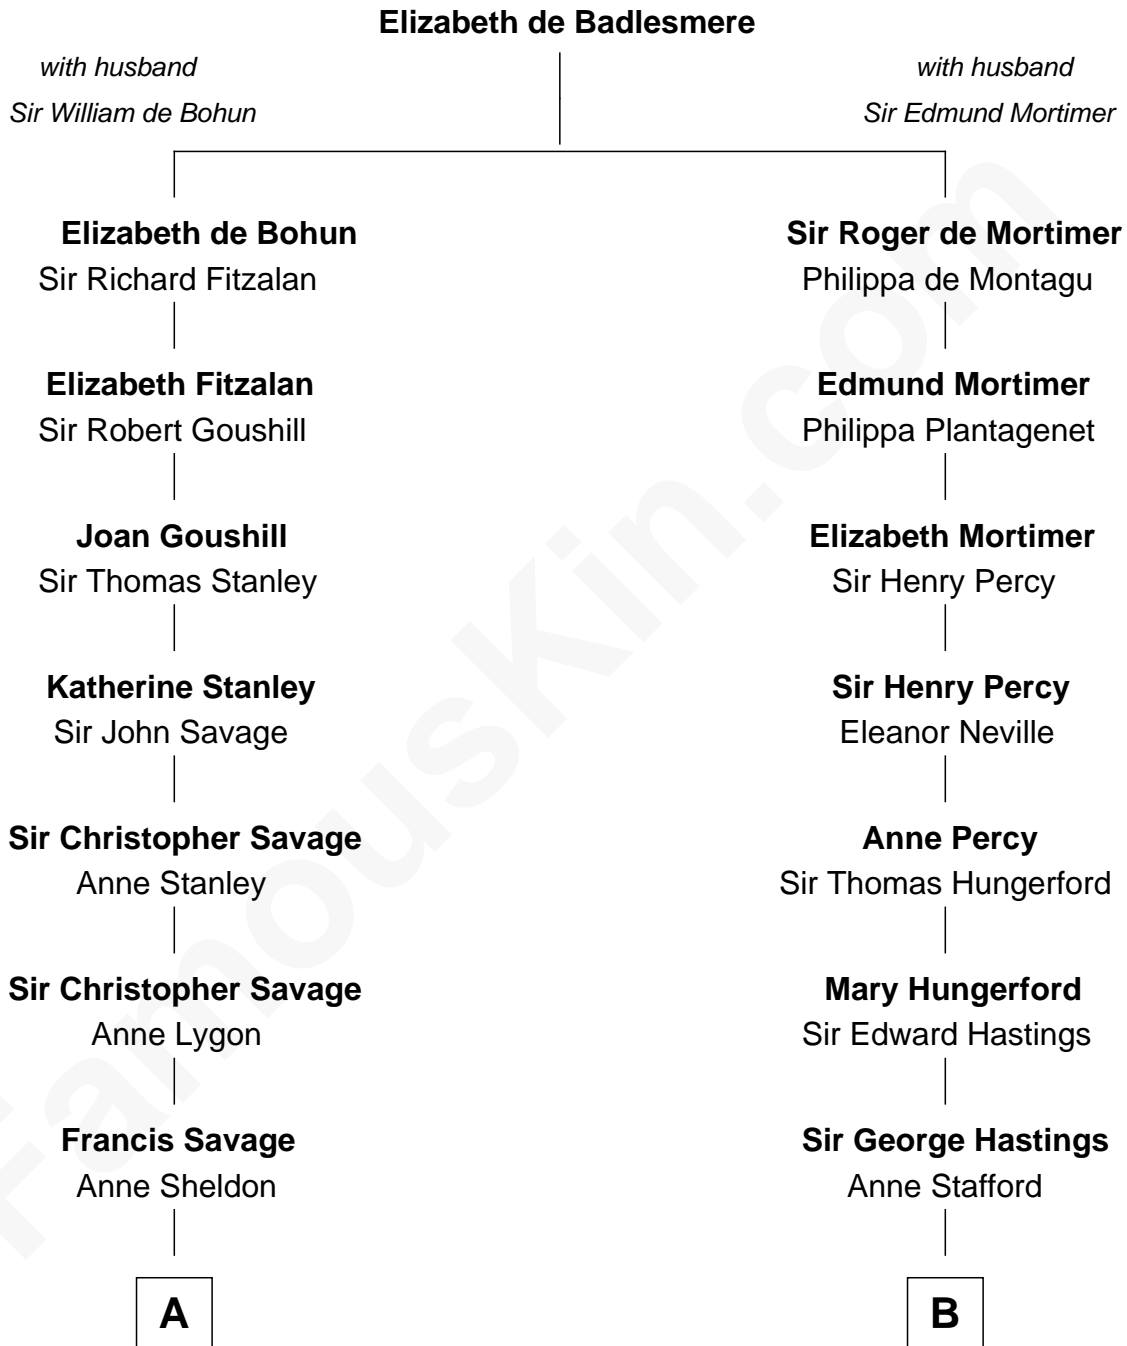

FamousKin.com

Relationship Chart of General George C. Marshall

Author of "The Marshall Plan"

17th cousin 1 time removed of

Lewis Carroll

Author of Alice in Wonderland

C

George Catlett Marshall

Laura Emily Bradford

General George C. Marshall

U.S. Army - World War II

FamousKin.com