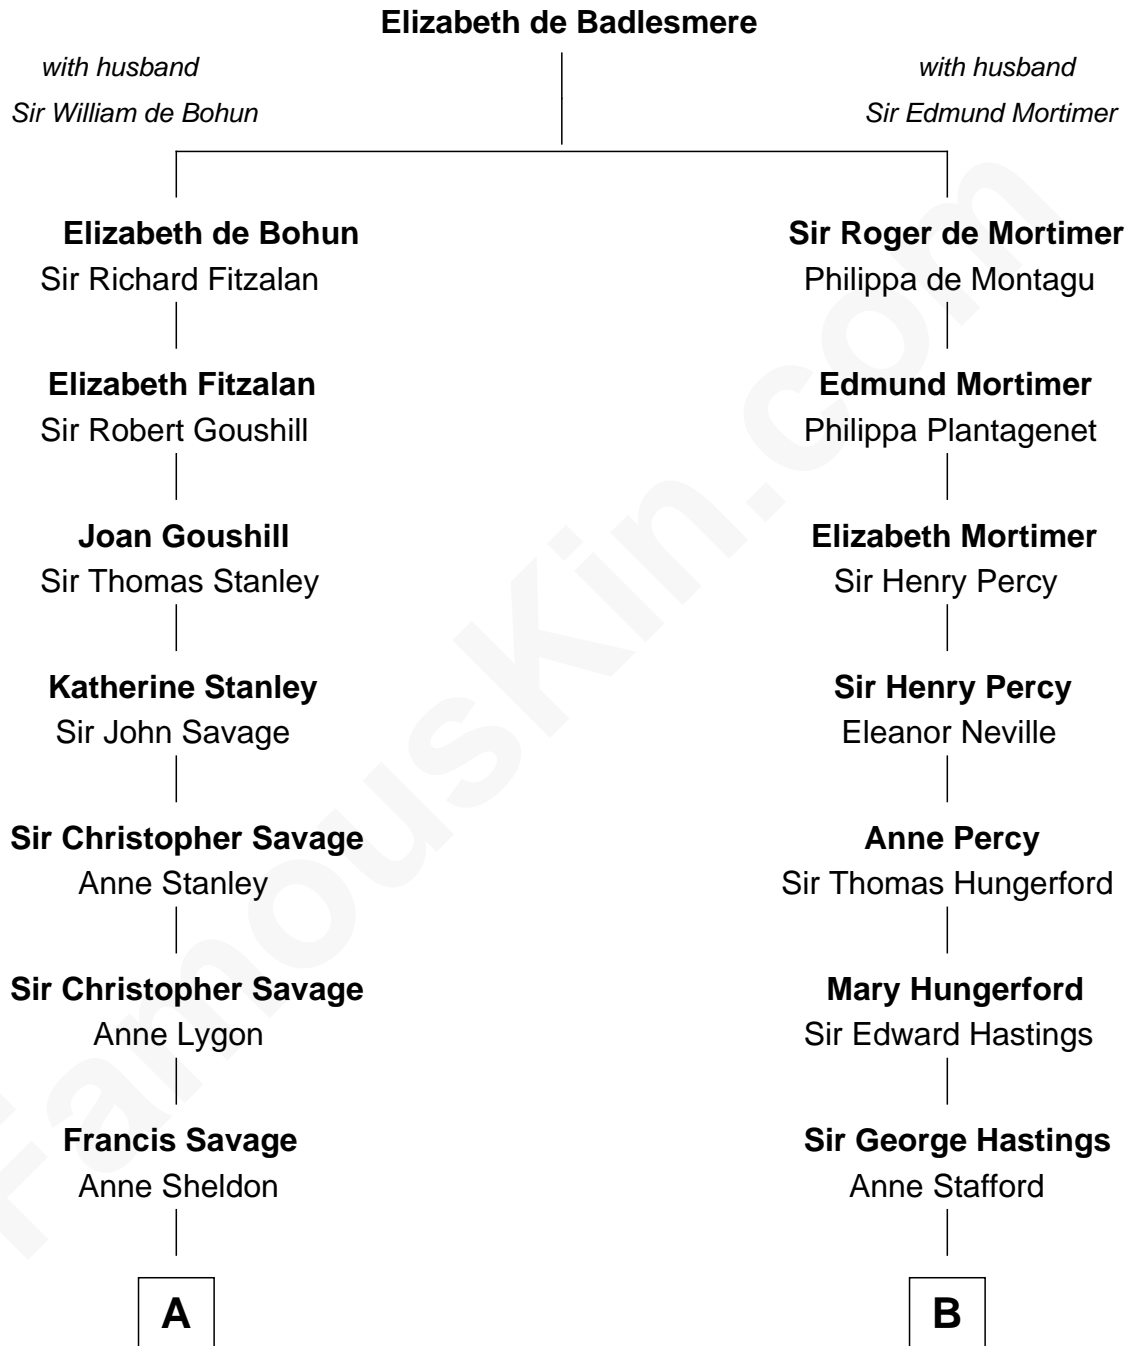

FamousKin.com

Relationship Chart of General George C. Marshall

Author of "The Marshall Plan"

18th cousin of

E. M. Forster
English Novelist

C

George Catlett Marshall

Laura Emily Bradford

General George C. Marshall

U.S. Army - World War II

D

Edward Morgan Llewellyn Forster

Alice Clara Whichelo

E. M. Forster

English Novelist

FamousKin.com