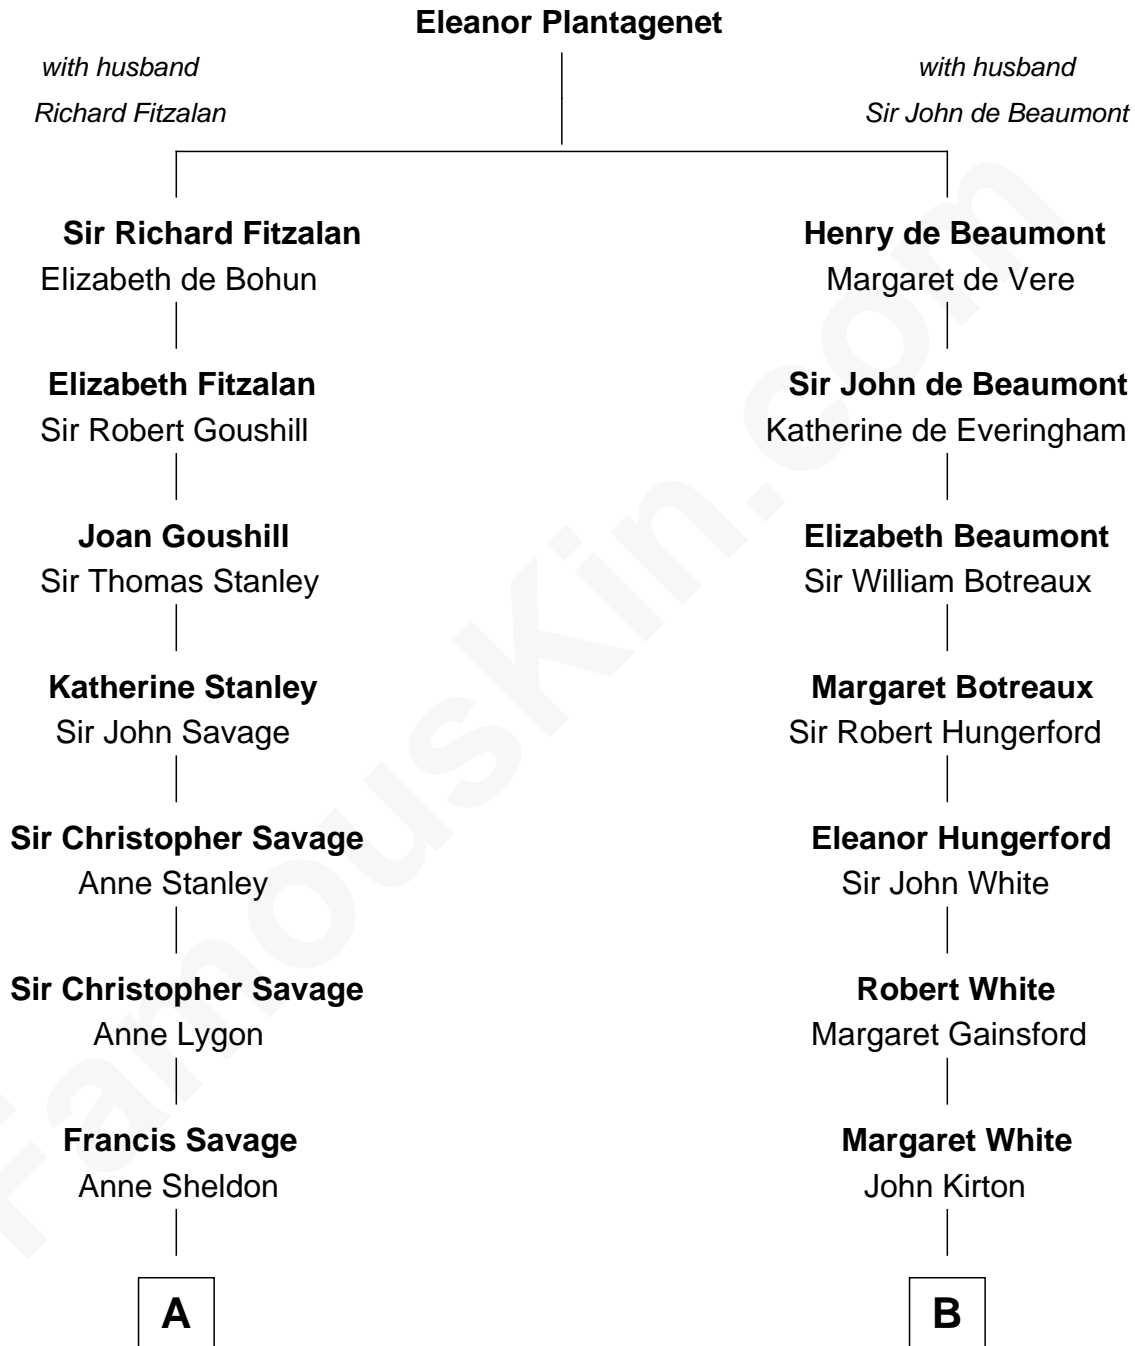

FamousKin.com

Relationship Chart of General George C. Marshall

Author of "The Marshall Plan"

17th cousin 1 time removed of

Guillermo Billinghurst

31st President of Peru

C

George Catlett Marshall

Laura Emily Bradford

General George C. Marshall

U.S. Army - World War II

FamousKin.com