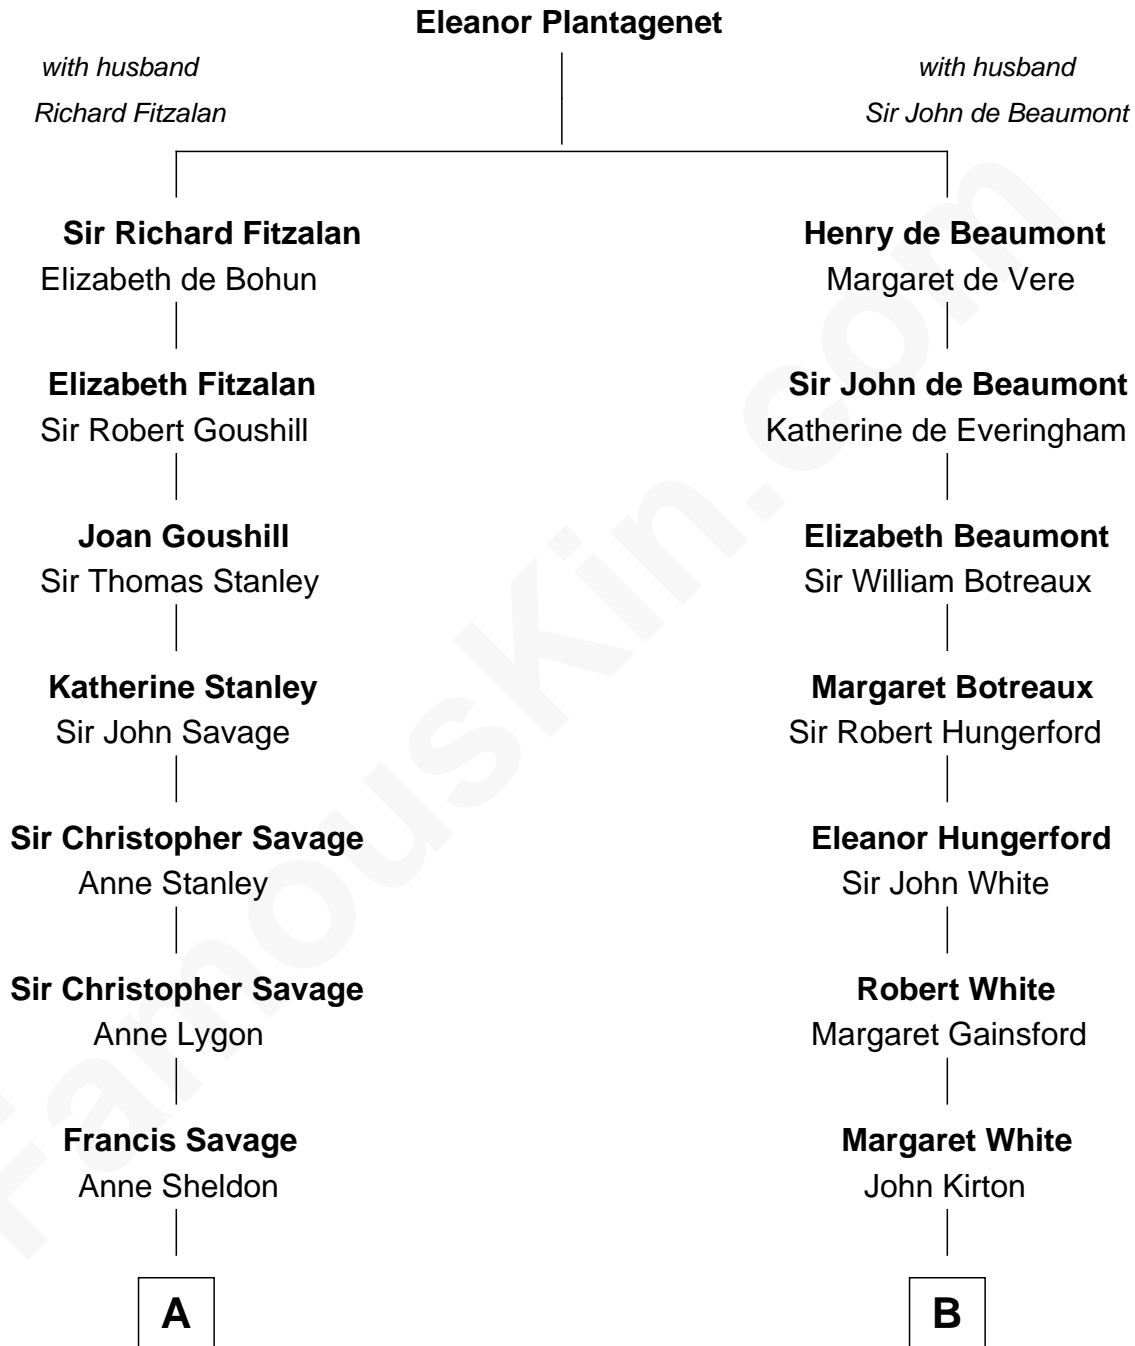

FamousKin.com

Relationship Chart of General George C. Marshall

Author of "The Marshall Plan"

18th cousin 1 time removed of

Susana Ferrari Billinghurst

Argentine Aviation Pioneer

C

George Catlett Marshall

Laura Emily Bradford

General George C. Marshall

U.S. Army - World War II

D

Lisandro Billinghurst

Ana Kidd

Rosa Laureana Billinghurst

Alfredo Ferrari

Susana Ferrari Billinghurst

Argentine Aviation Pioneer

FamousKin.com