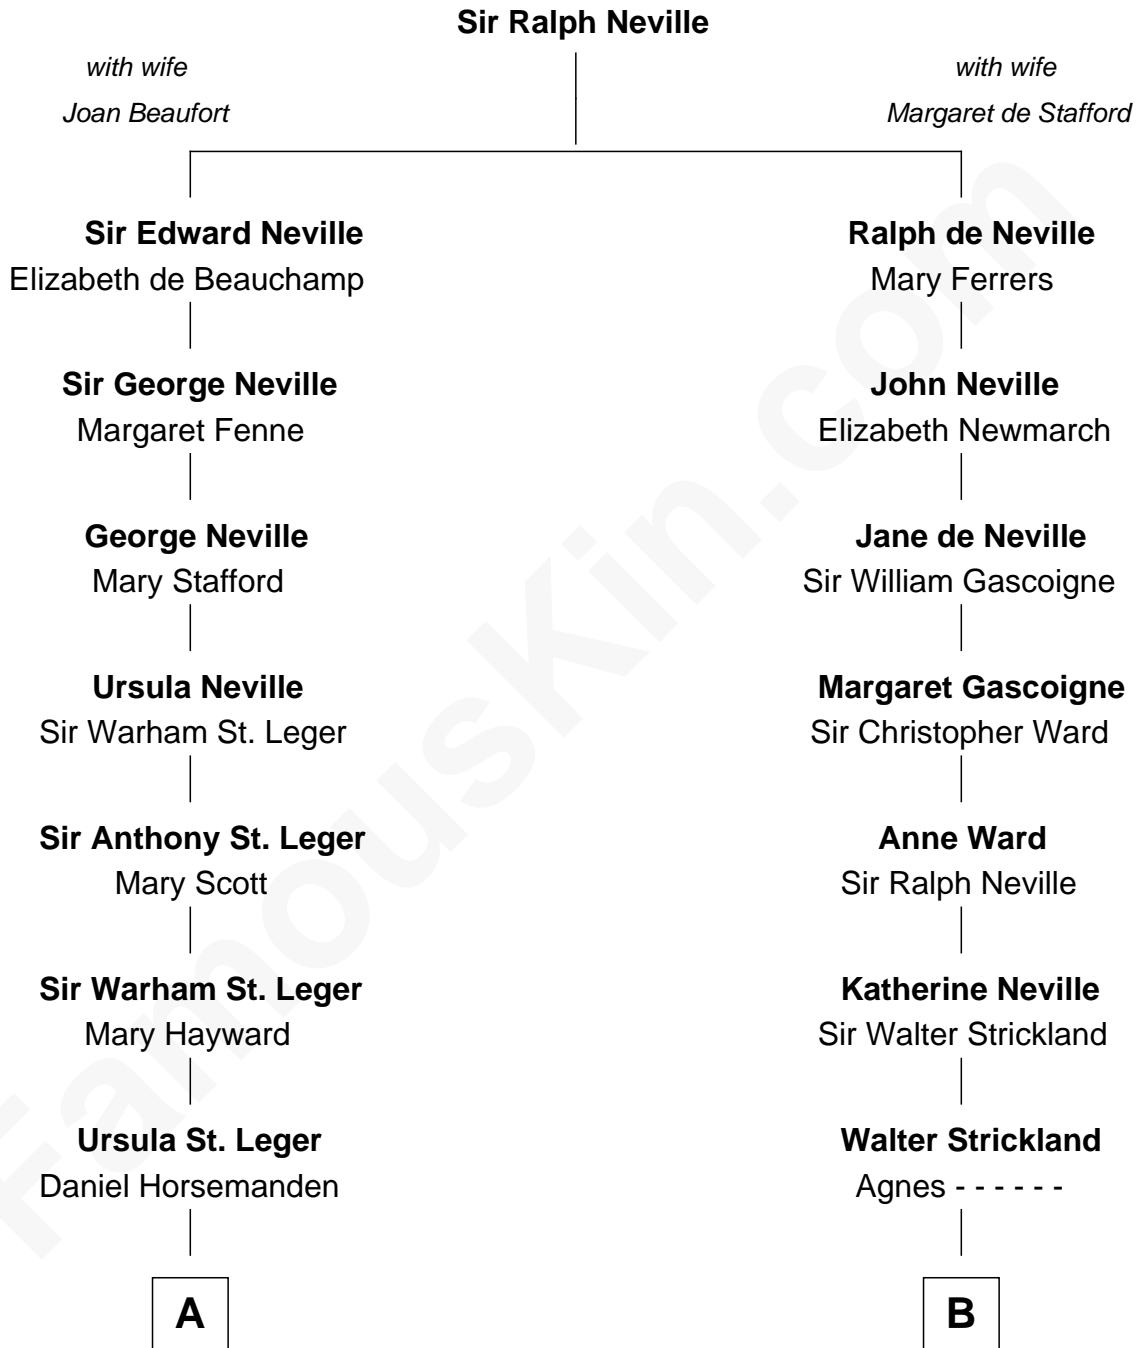

FamousKin.com Relationship Chart of

Harry F. Byrd

50th Governor of Virginia

15th cousin 5 times removed of

Mickey Rourke

Movie Actor

C

Joseph Clinton Carleton

Maud Alice Fitts

Hazel May Carleton

Leonard Ernest Cameron

Annette Elizabeth Cameron

Philip Andrew Rourke

Mickey Rourke

Movie Actor