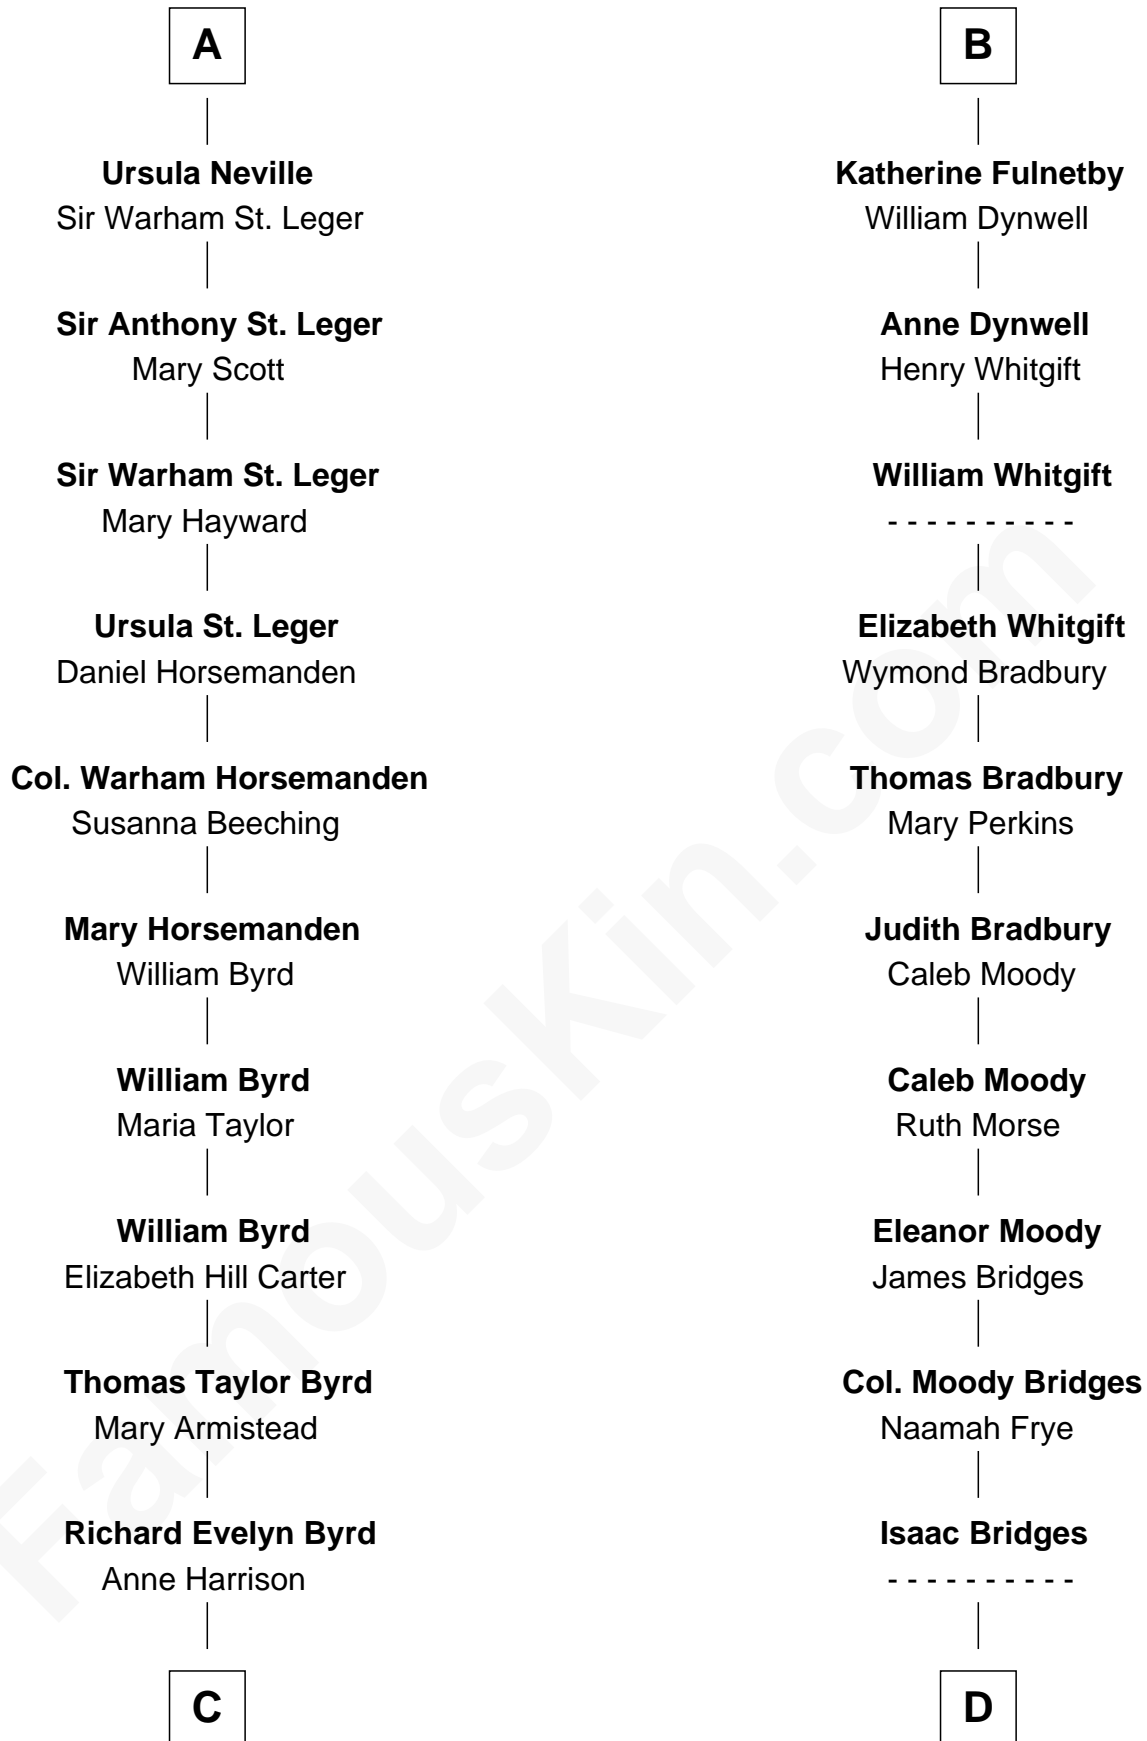

# FamousKin.com Relationship Chart of

**Harry F. Byrd**

*50th Governor of Virginia*

19th cousin 2 times removed of

**Owen Brewster**

*54th Governor of Maine*

**Sir Maurice de Berkeley**

Eve la Zouche

**Thomas de Berkeley**  
Katherine de Clyvedon

**Sir John Berkeley**  
Elizabeth Betteshorne

**Eleanor Berkeley**  
Sir Richard Poynings

**Eleanor Poynings**  
Sir Henry Percy

**Henry Percy**  
Maud Herbert

**Eleanor Percy**  
Edward Stafford

**Mary Stafford**  
George Neville

**A**

**Isabel de Berkeley**  
Sir Robert de Clifford

**Sir Roger de Clifford**  
Maud de Beauchamp

**Katherine de Clifford**  
Sir Ralph de Greystoke

**Maud de Greystoke**  
Eudo de Welles

**Sir Lionel de Welles**  
Joan de Waterton

**Margaret de Welles**  
Sir Thomas Dymoke

**Jane Dymoke**  
John Fulnetby

**B**

**C**

**Col. William Byrd**  
Jane Meriwether Rivers