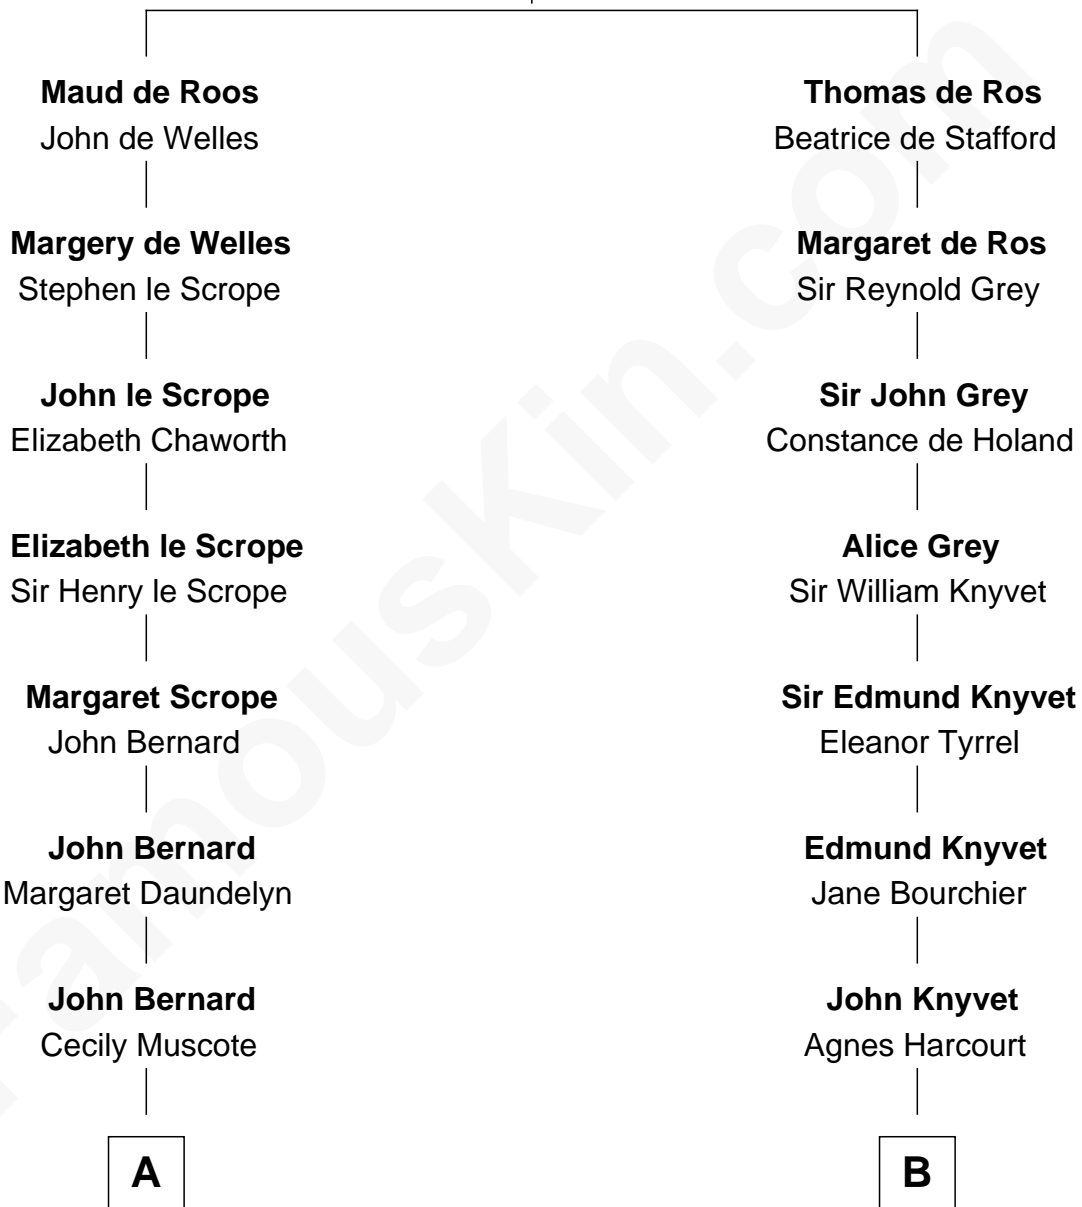

# FamousKin.com Relationship Chart of

**Harry F. Byrd**

*50th Governor of Virginia*

17th cousin 3 times removed of

**Story Musgrave**

*NASA Astronaut*

**Sir William de Ros**  
Margery de Badlesmere

**C**

**Edward Gray**  
Elizabeth Gray Story

**Marguerite Gray**  
John Butler Swann

**Marguerite Swann**  
Percy Musgrave

**Story Musgrave**  
*NASA Astronaut*

FamousKin.com