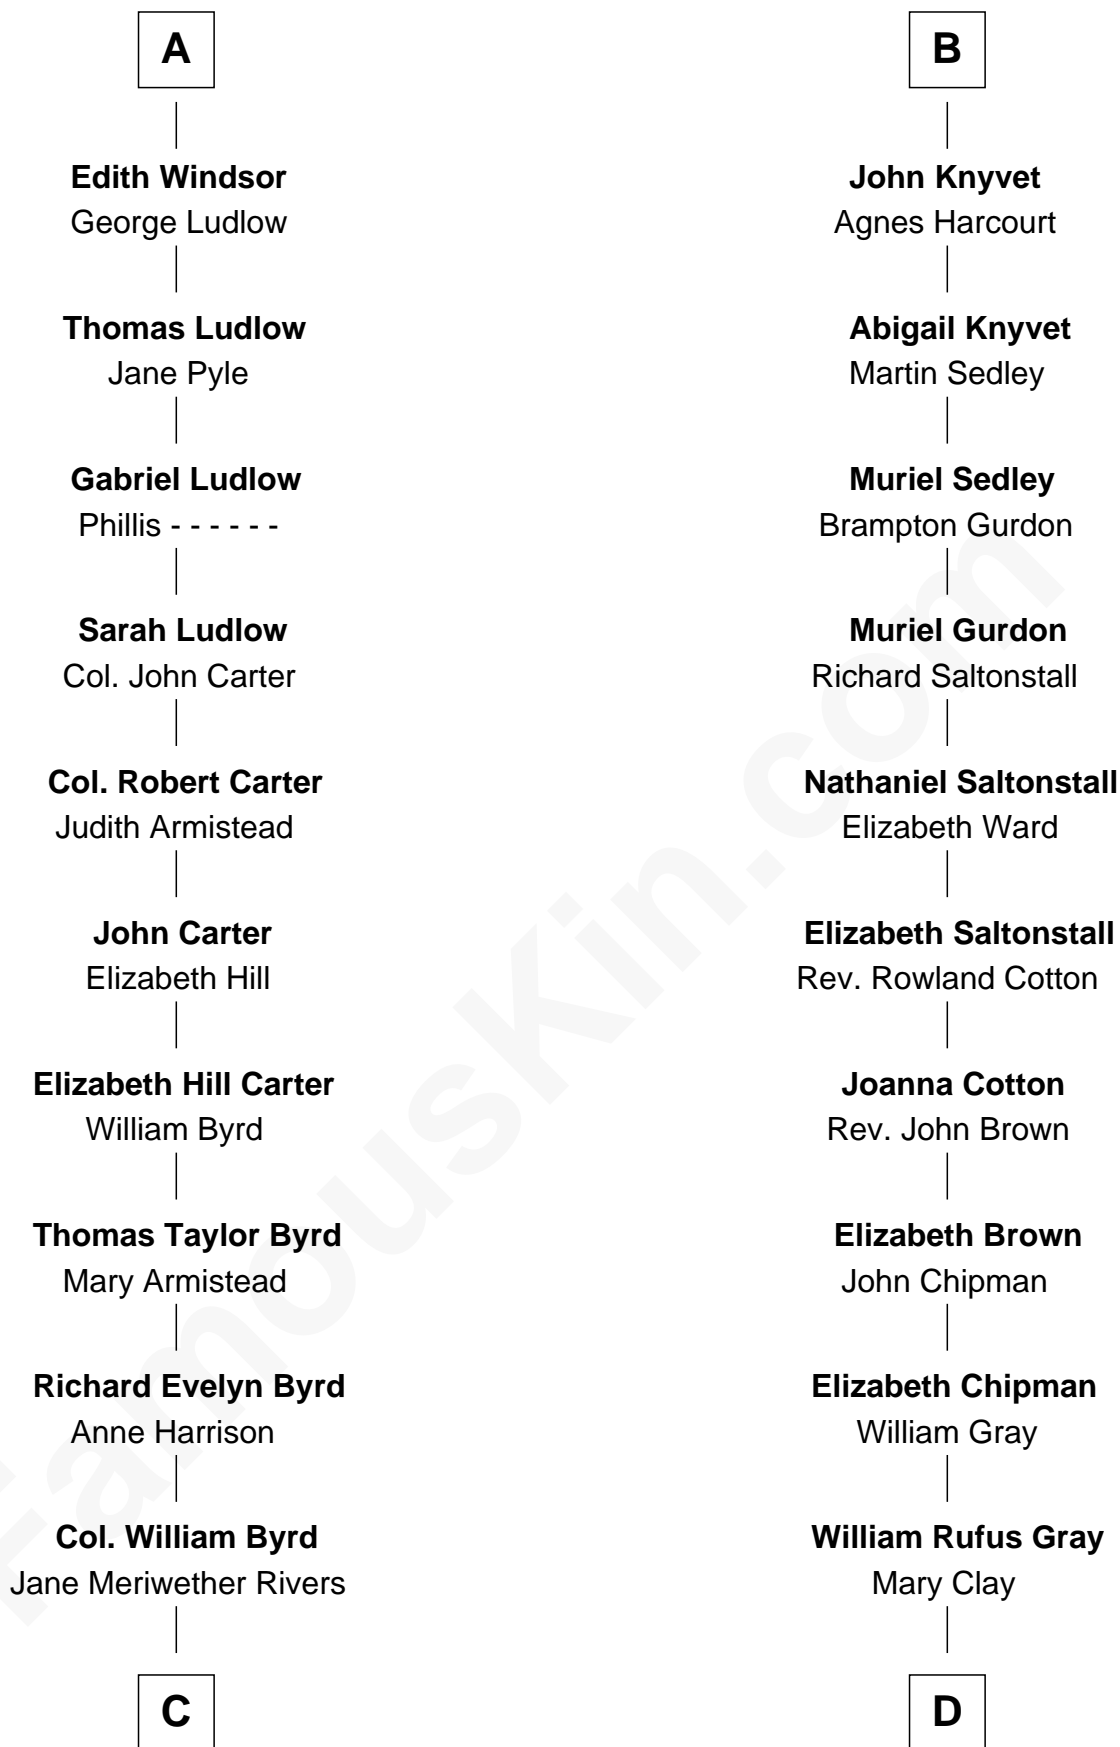

FamousKin.com Relationship Chart of

Harry F. Byrd

50th Governor of Virginia

18th cousin 3 times removed of

Story Musgrave

NASA Astronaut

Humphrey de Bohun

Elizabeth Plantagenet

Elizabeth de Badlesmere

Elizabeth de Bohun

Sir Richard Fitzalan

Elizabeth Fitzalan

Sir Thomas Mowbray

Margaret Mowbray

Sir Robert Howard

Sir John Howard

Margaret Chedworth

Katherine Howard

Sir John Bouchier

Jane Bouchier

Edmund Knyvet

B

C

Richard Evelyn Byrd
Eleanor Bolling Flood

Harry F. Byrd
50th Governor of Virginia

D

William Gray
Sarah Frances Loring

Edward Gray
Elizabeth Gray Story

Marguerite Gray
John Butler Swann

Marguerite Swann
Percy Musgrave

Story Musgrave
NASA Astronaut

FamousKin.com