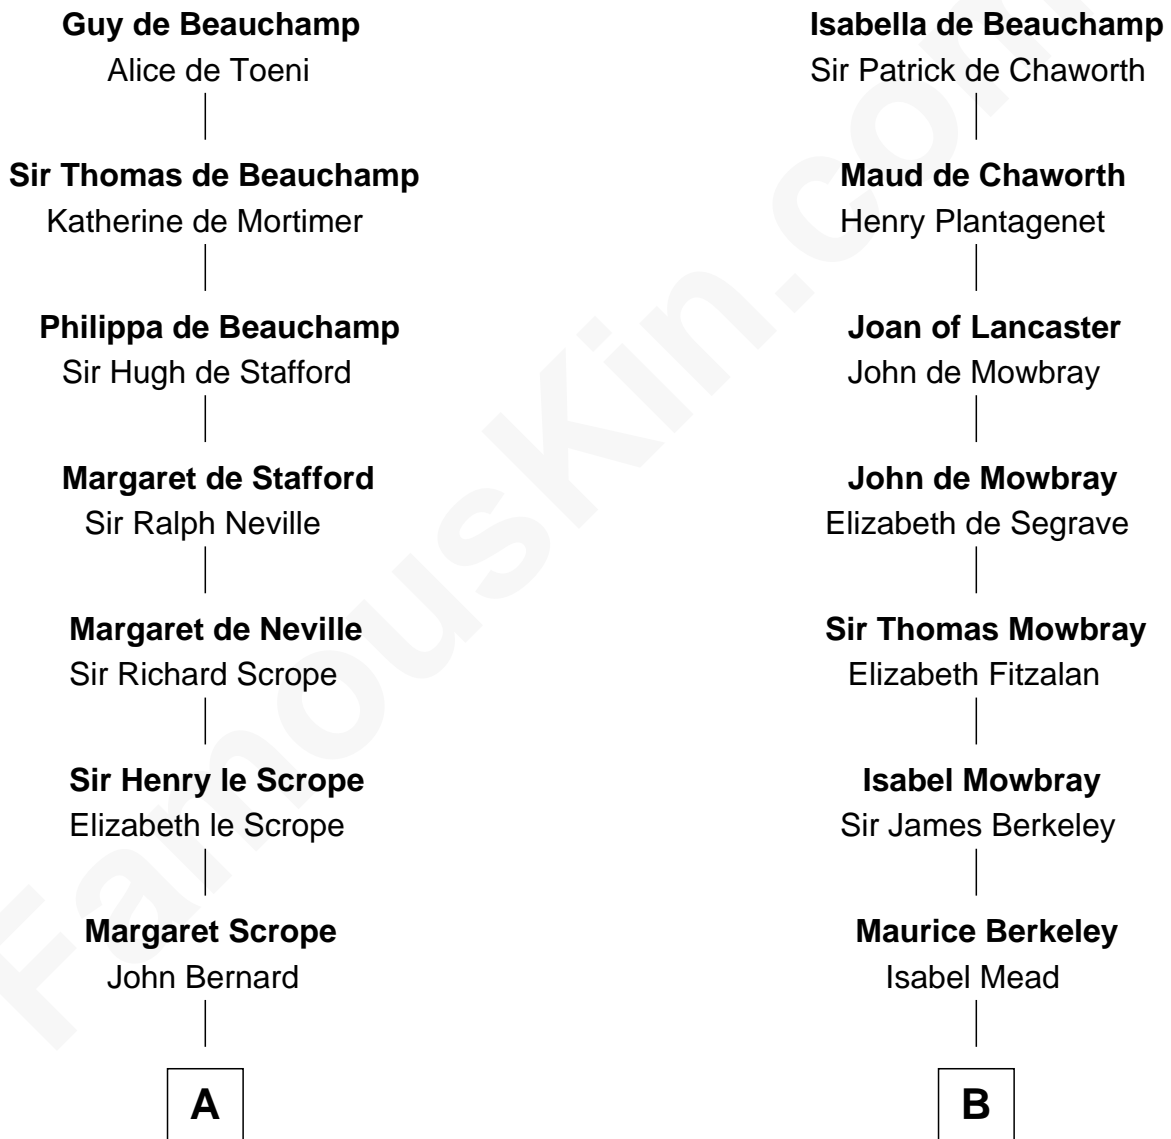

FamousKin.com Relationship Chart of

Harry F. Byrd

50th Governor of Virginia

19th cousin 1 time removed of

Emma Eames

Opera Singer

William de Beauchamp

Maud FitzJohn

C

Col. William Byrd
Jane Meriwether Rivers

Richard Evelyn Byrd
Eleanor Bolling Flood

Harry F. Byrd
50th Governor of Virginia

D

Martha Cotton
Joel Thompson

Martha Cotton Thompson
Nathaniel Eames

Ithamer Bellows Eames
Emma Hayden