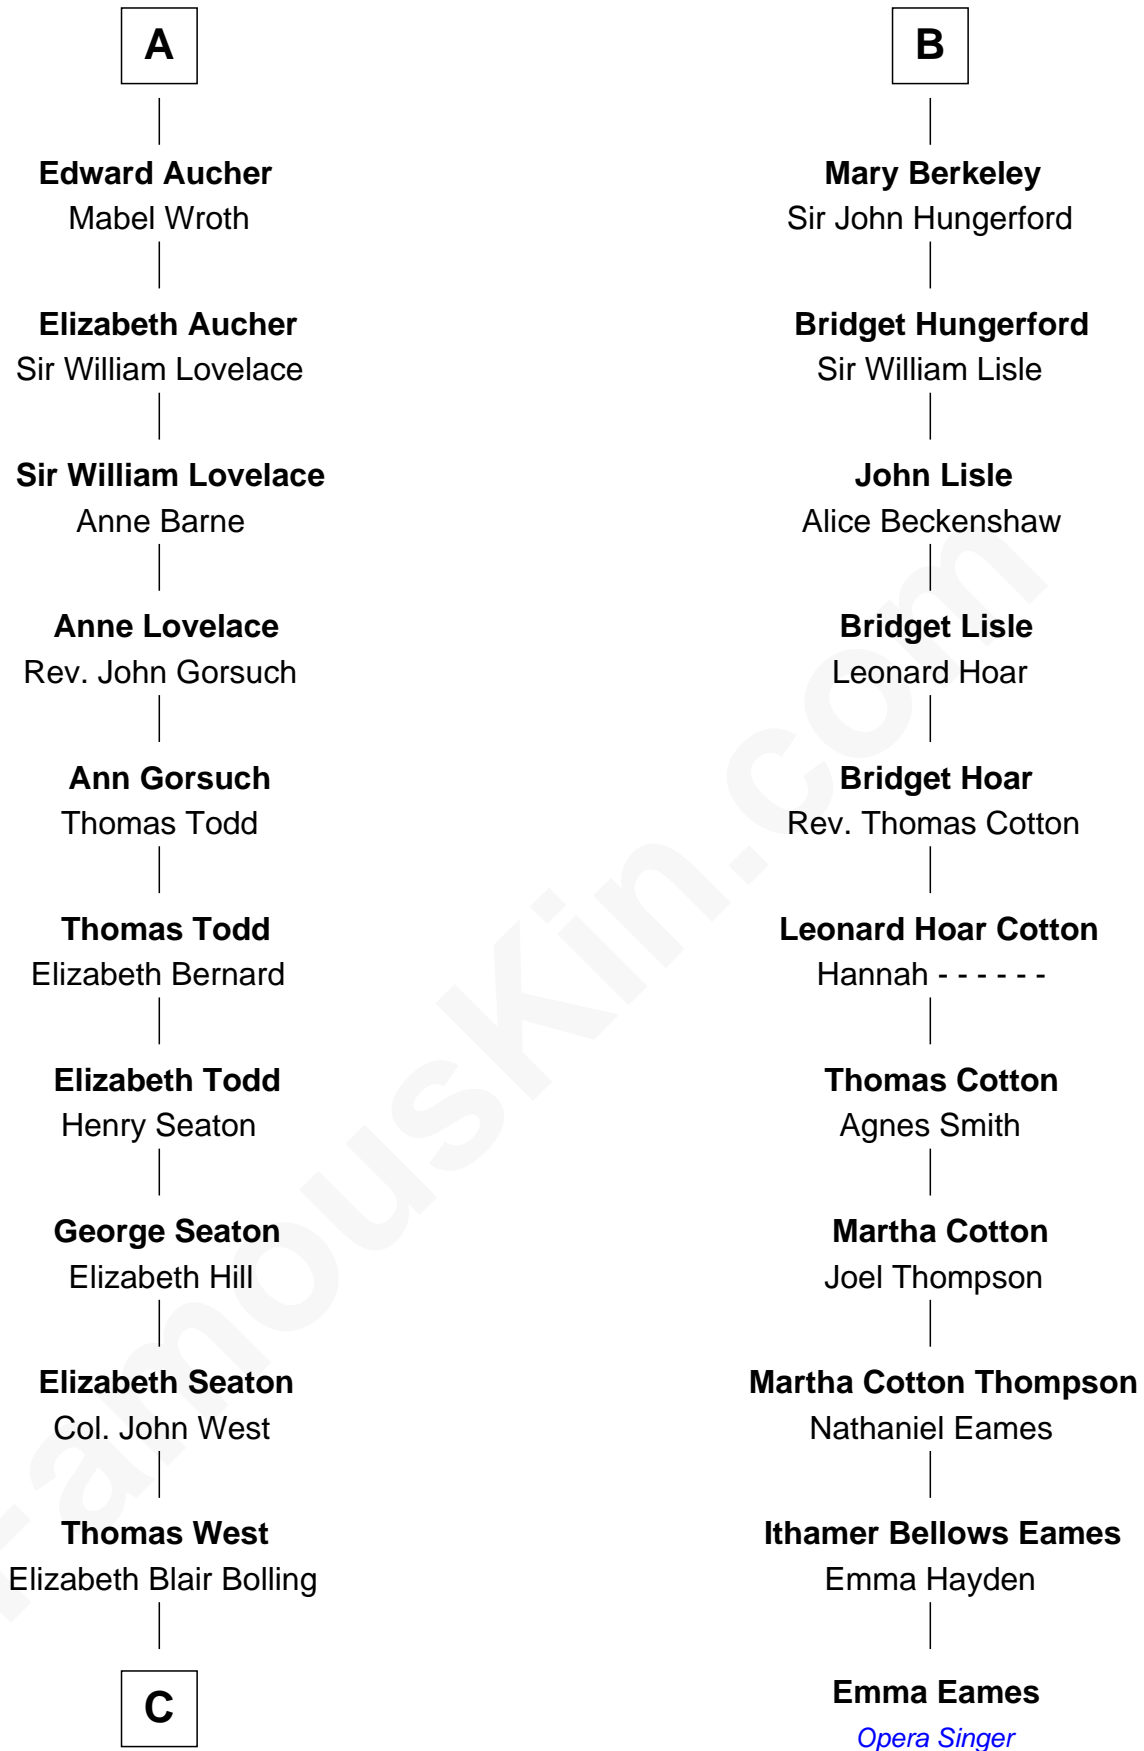

FamousKin.com Relationship Chart of

Harry F. Byrd

50th Governor of Virginia

17th cousin 4 times removed of

Emma Eames

Opera Singer

Richard Fitzalan

*with wife
Isabel le Despencer*

Isabel Mead

Philippa Tyrrell

Thomas Cornwallis

Anne Berkeley

Sir William Dennis

Sir William Cornwallis

Elizabeth Stanford

Isabel Dennis

Sir John Berkeley

Affra Cornwallis

Sir Anthony Aucher

Sir Richard Berkeley

Elizabeth Jermy

A

B

C

Eliza Bolling West
Dr. Joel Walker Flood

Col. Henry De La Warr Flood
Mary Elizabeth Trent

Joel Walker Flood
Ella Faulkner

Eleanor Bolling Flood
Richard Evelyn Byrd

Harry F. Byrd
50th Governor of Virginia

FamousKin.com