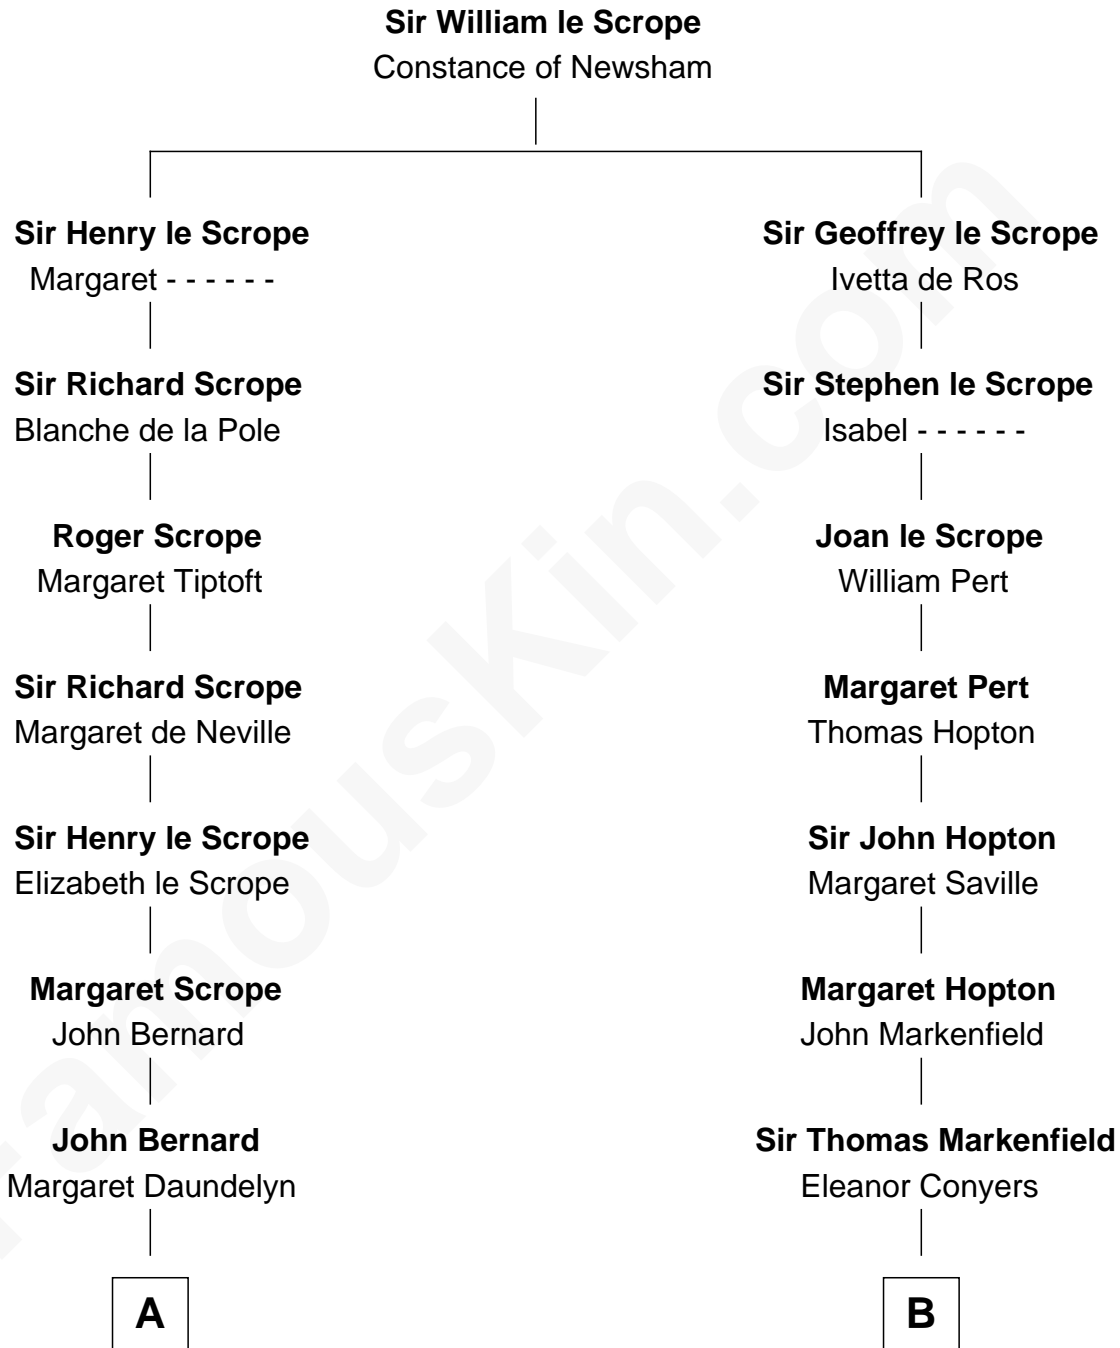

FamousKin.com Relationship Chart of

Harry F. Byrd

50th Governor of Virginia

18th cousin 1 time removed of

Horace Gray

U.S. Supreme Court Justice

C

Richard Evelyn Byrd
Eleanor Bolling Flood

Harry F. Byrd
50th Governor of Virginia

D

Elizabeth Chipman
William Gray

Horace Gray
Harriet Upham

Horace Gray
U.S. Supreme Court Justice

FamousKin.com