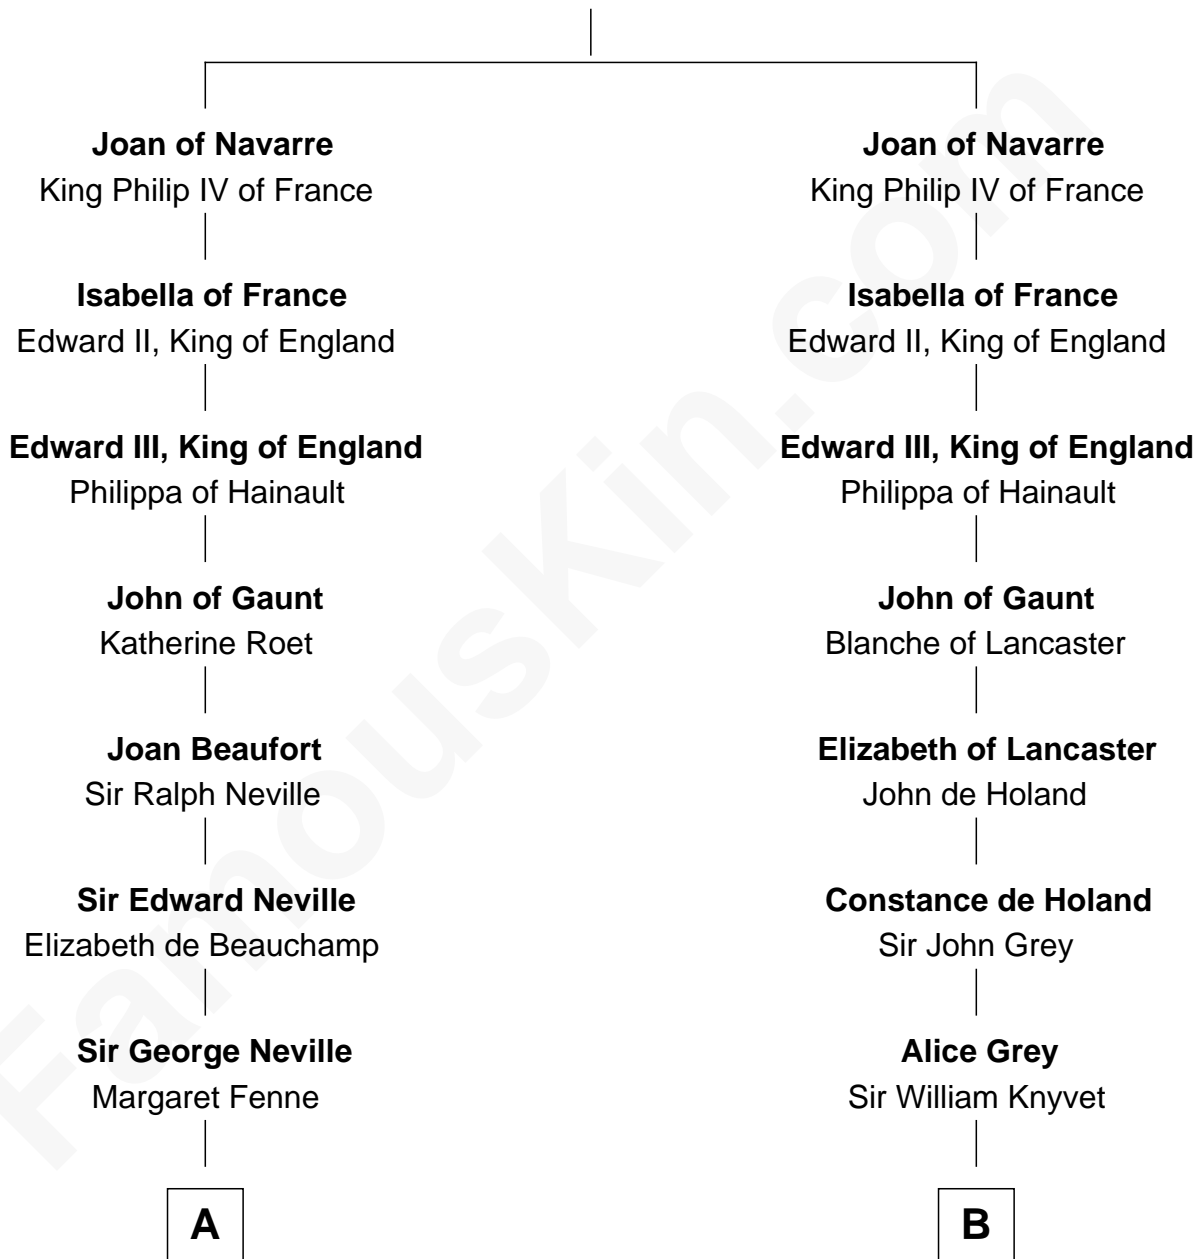

FamousKin.com Relationship Chart of

Harry F. Byrd

50th Governor of Virginia

19th cousin 1 time removed of

Horace Gray

U.S. Supreme Court Justice

King Henry I of Navarre

Blanche of Artois

C

Richard Evelyn Byrd

Anne Harrison

Col. William Byrd
Jane Meriwether Rivers

Richard Evelyn Byrd
Eleanor Bolling Flood

Harry F. Byrd
50th Governor of Virginia

D

Elizabeth Chipman

William Gray

Horace Gray
Harriet Upham

Horace Gray
U.S. Supreme Court Justice

FamousKin.com