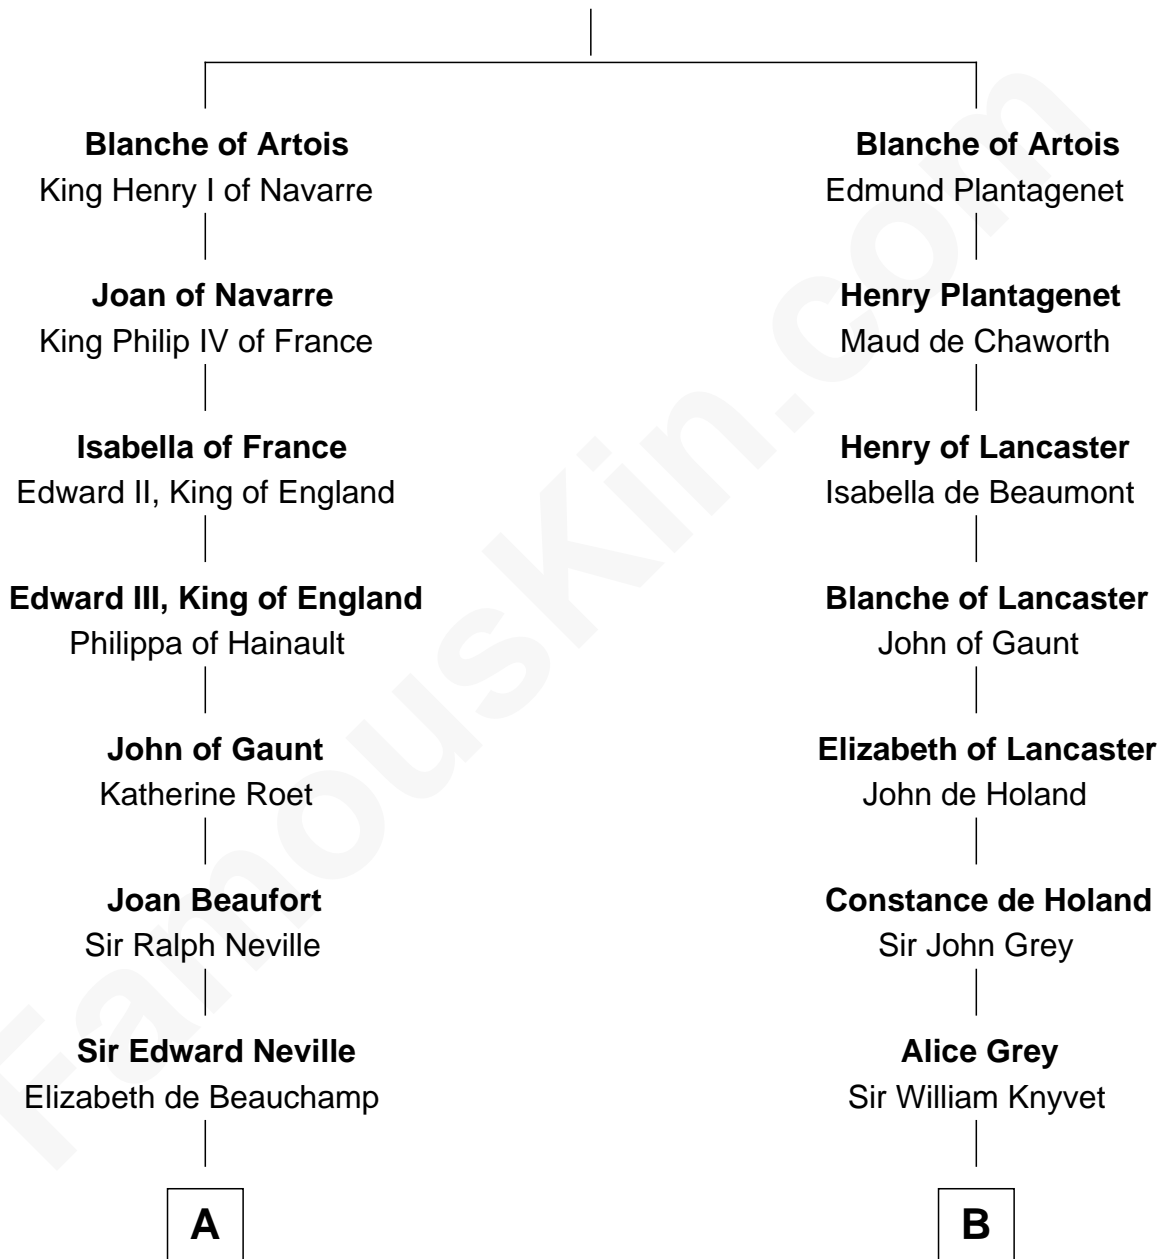

# FamousKin.com Relationship Chart of

**Harry F. Byrd**

*50th Governor of Virginia*

19th cousin 2 times removed of

**Horace Gray**

*U.S. Supreme Court Justice*

**Robert I, Count of Artois**

Matilda of Brabant

**C**

**Thomas Taylor Byrd**

Mary Armistead

**Richard Evelyn Byrd**

Anne Harrison

**Col. William Byrd**

Jane Meriwether Rivers

**Richard Evelyn Byrd**

Eleanor Bolling Flood

**Harry F. Byrd**

*50th Governor of Virginia*

**D**

**Elizabeth Chipman**

William Gray

**Horace Gray**

Harriet Upham

**Horace Gray**

*U.S. Supreme Court Justice*