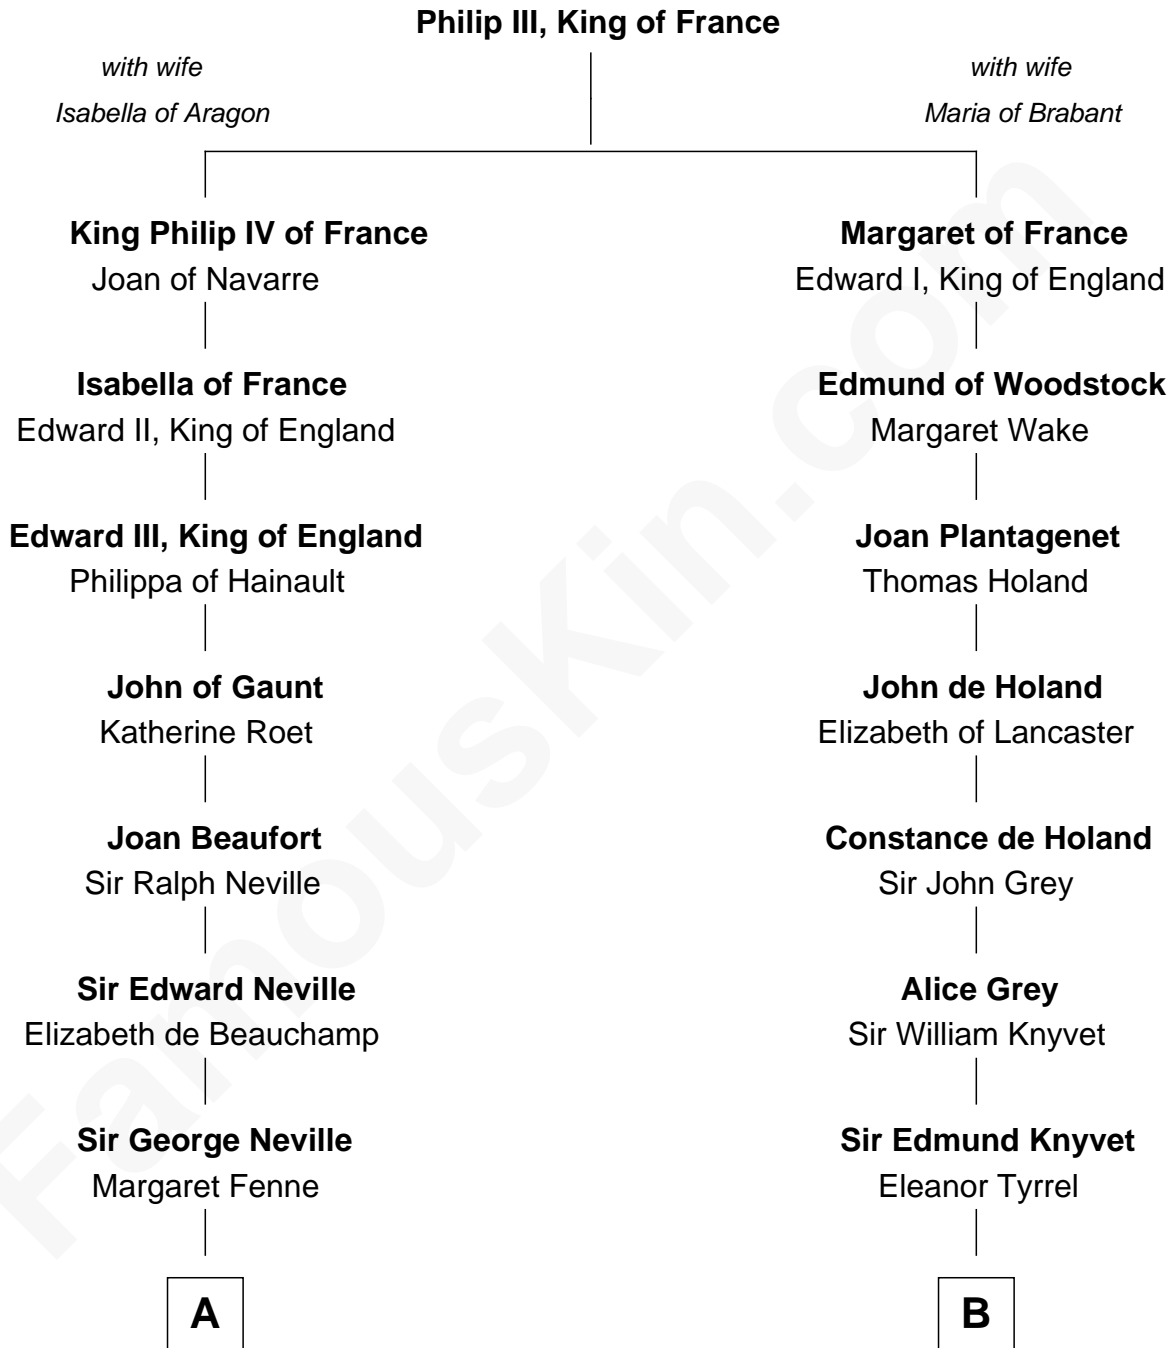

# FamousKin.com Relationship Chart of

**Harry F. Byrd**

*50th Governor of Virginia*

18th cousin 2 times removed of

**Horace Gray**

*U.S. Supreme Court Justice*

**C**

**Richard Evelyn Byrd**  
Anne Harrison

**Col. William Byrd**  
Jane Meriwether Rivers

**Richard Evelyn Byrd**  
Eleanor Bolling Flood

**Harry F. Byrd**  
*50th Governor of Virginia*

**D**

**Horace Gray**  
Harriet Upham

**Horace Gray**  
*U.S. Supreme Court Justice*