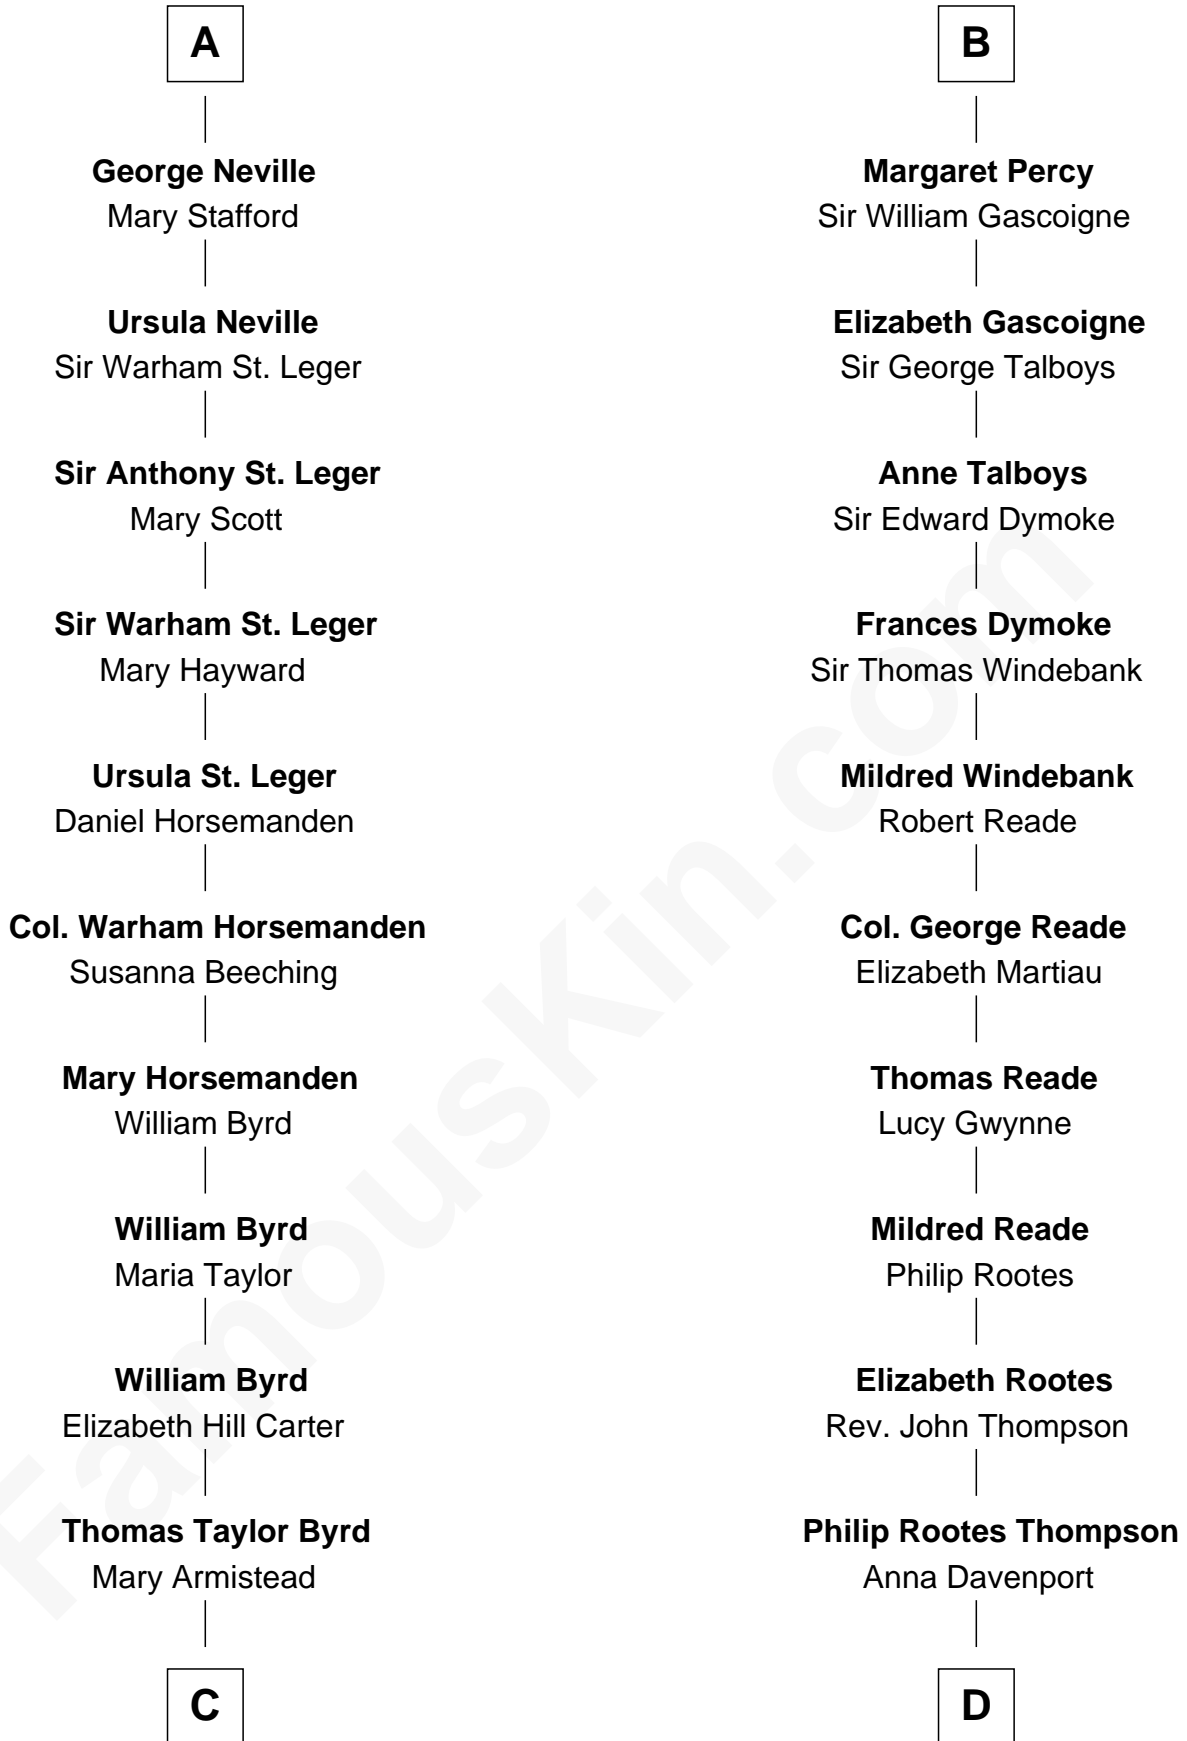

FamousKin.com Relationship Chart of

Harry F. Byrd

50th Governor of Virginia

20th cousin 1 time removed of

General George S. Patton

U.S. Army - World War II

Alan la Zouche

Ellen de Quincy

C

Richard Evelyn Byrd

Anne Harrison

Col. William Byrd
Jane Meriwether Rivers

Richard Evelyn Byrd
Eleanor Bolling Flood

Harry F. Byrd
50th Governor of Virginia

D

Eleanor Thompson