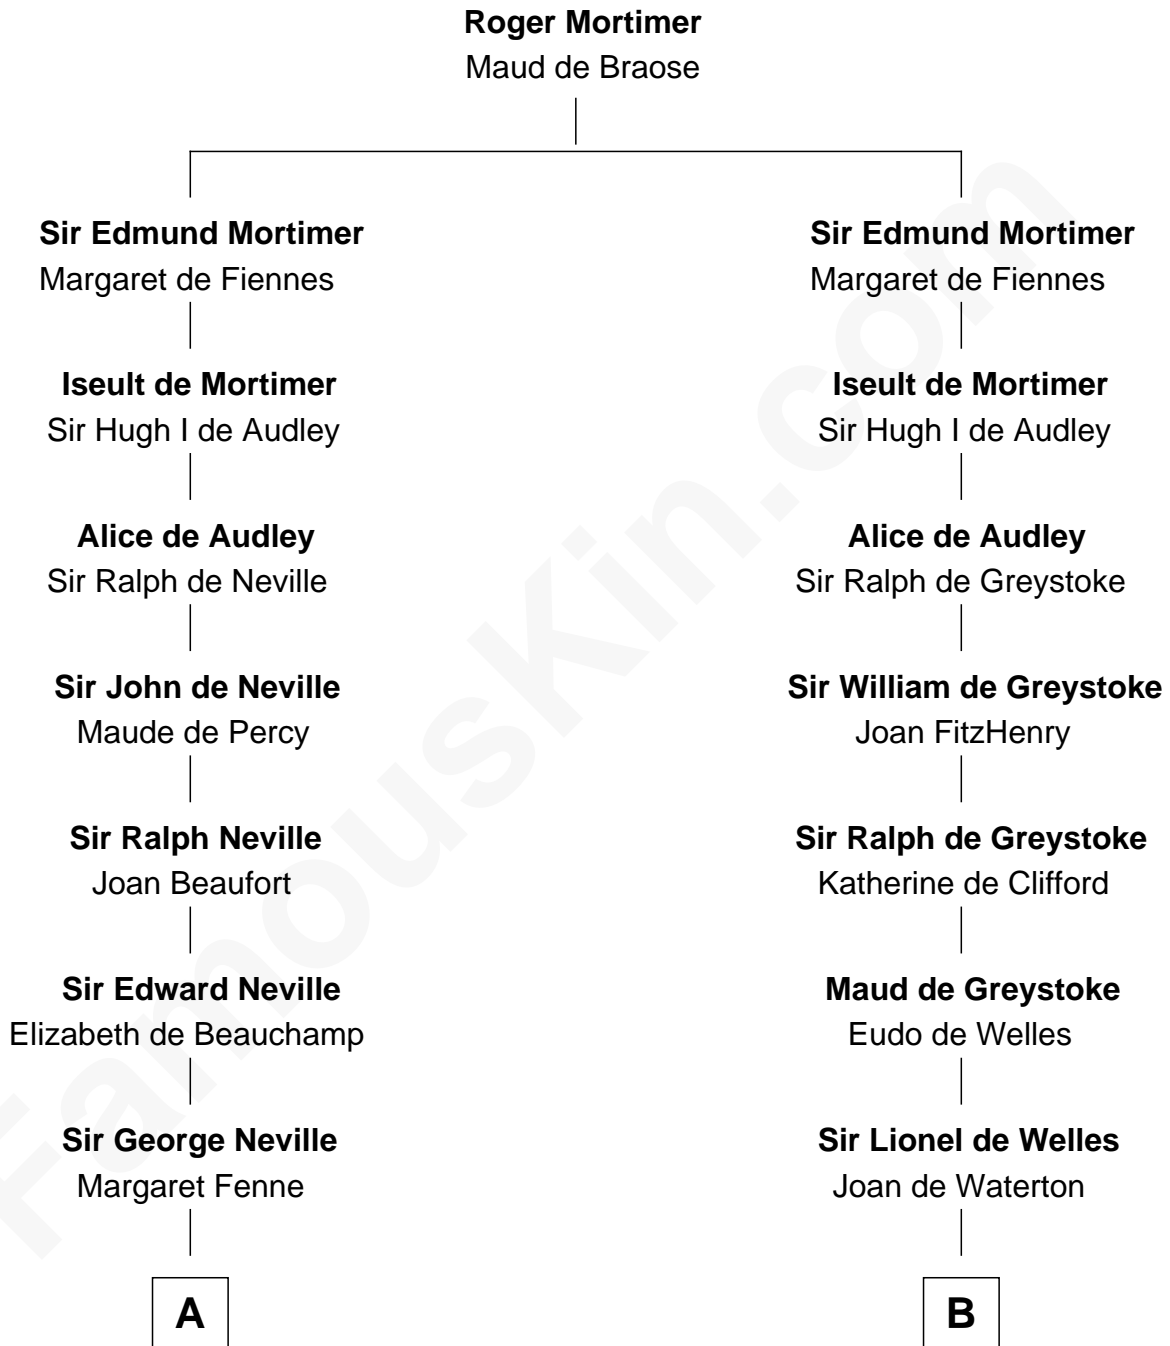

FamousKin.com Relationship Chart of

Harry F. Byrd

50th Governor of Virginia

20th cousin 1 time removed of

General George S. Patton

U.S. Army - World War II

C

Richard Evelyn Byrd

Anne Harrison

Col. William Byrd
Jane Meriwether Rivers

Richard Evelyn Byrd
Eleanor Bolling Flood

Harry F. Byrd
50th Governor of Virginia

D

Eleanor Thompson

William Thorton

Susanna Thompson Thorton
Andrew Glassell