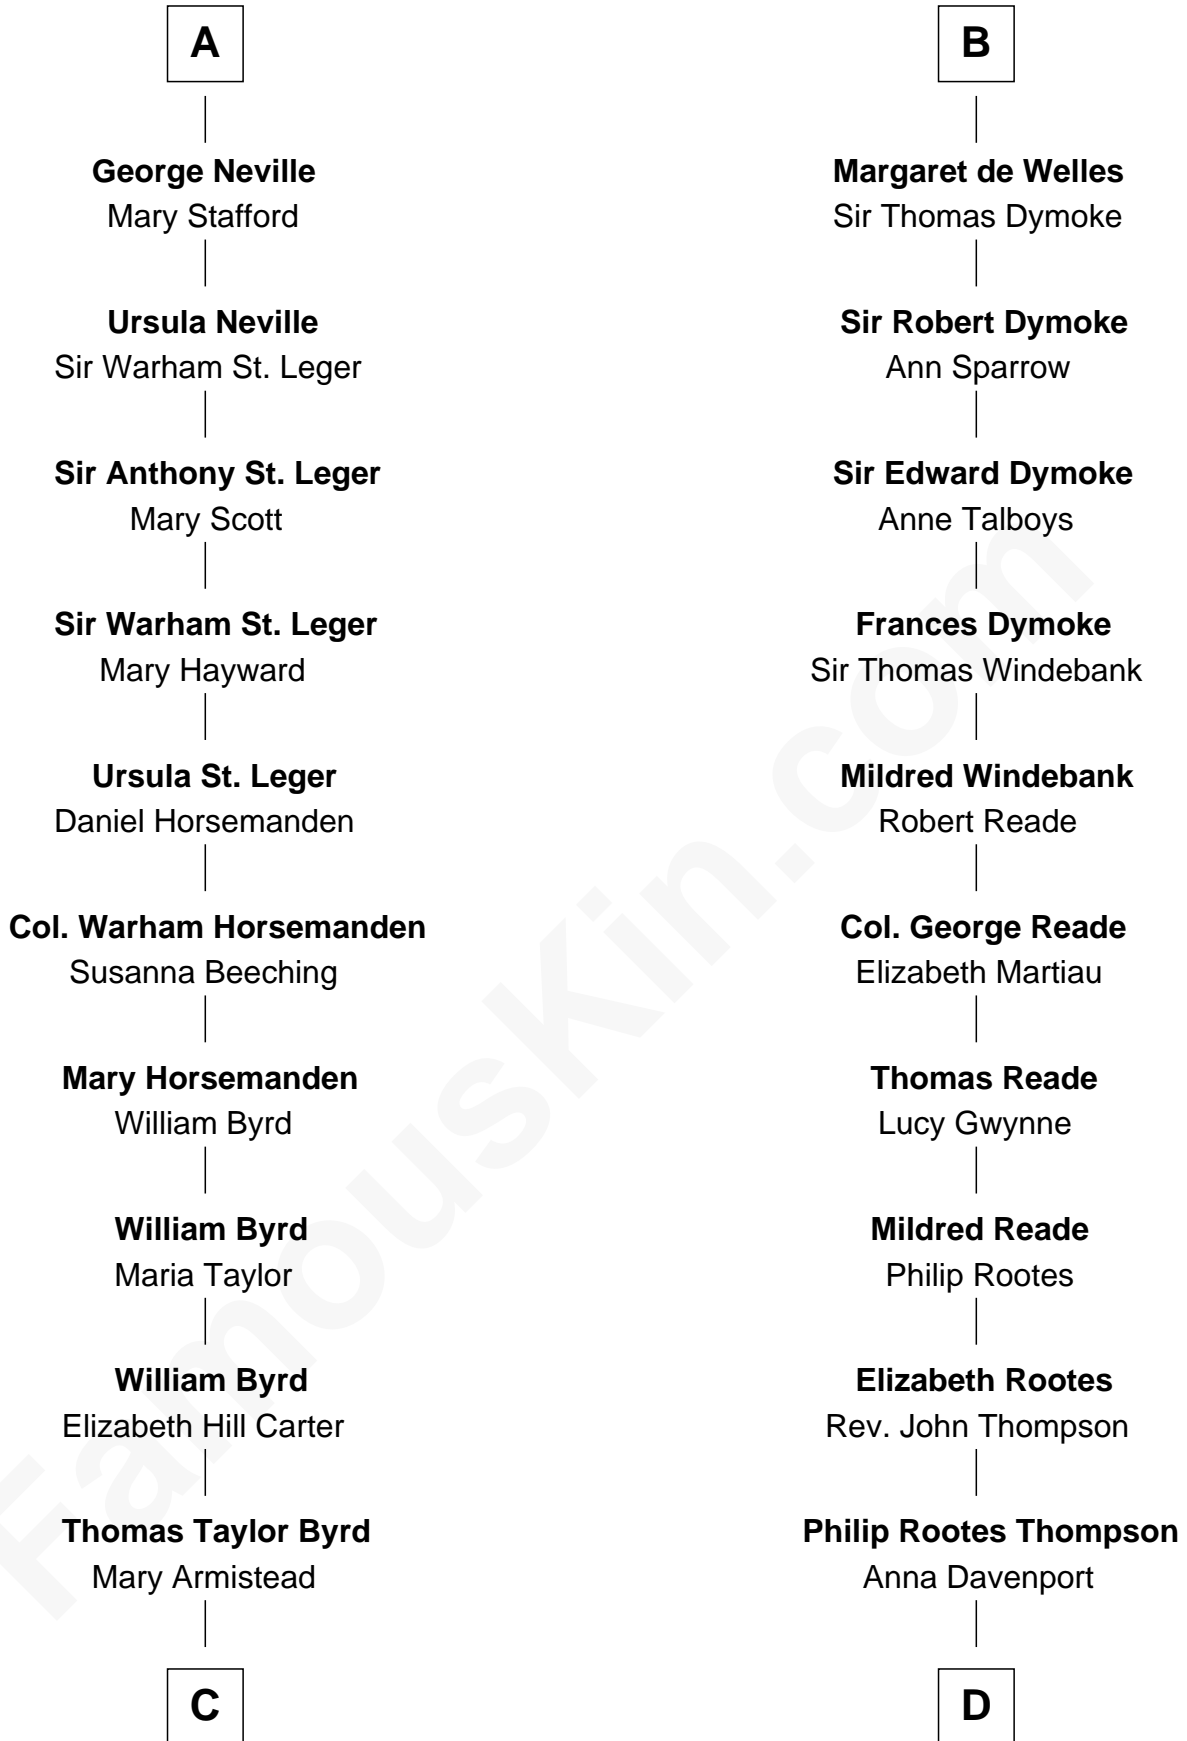

FamousKin.com Relationship Chart of

Harry F. Byrd

50th Governor of Virginia

20th cousin 1 time removed of

General George S. Patton

U.S. Army - World War II

C

Richard Evelyn Byrd

Anne Harrison

Col. William Byrd
Jane Meriwether Rivers

Richard Evelyn Byrd
Eleanor Bolling Flood

Harry F. Byrd
50th Governor of Virginia

D

Eleanor Thompson

William Thorton

Susanna Thompson Thorton
Andrew Glassell