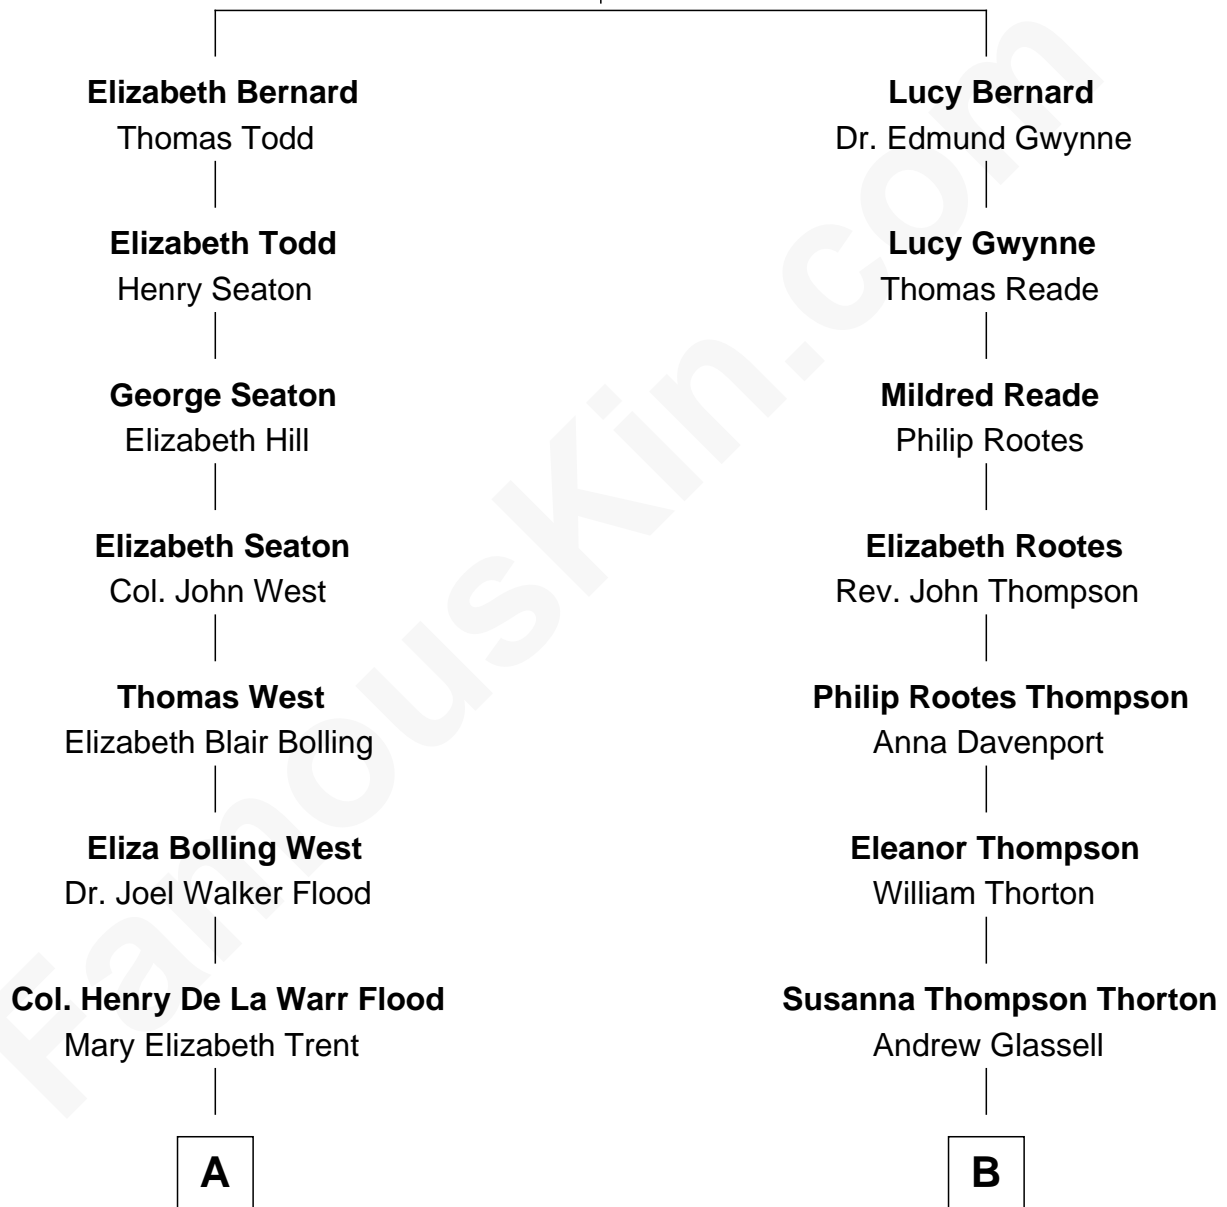

# FamousKin.com Relationship Chart of

**Harry F. Byrd**

*50th Governor of Virginia*

9th cousin of

**General George S. Patton**

*U.S. Army - World War II*

**Col. William Bernard**

Lucy Higginson

**A**

**Joel Walker Flood**

Ella Faulkner

**Eleanor Bolling Flood**

Richard Evelyn Byrd

**Harry F. Byrd**

*50th Governor of Virginia*

**B**