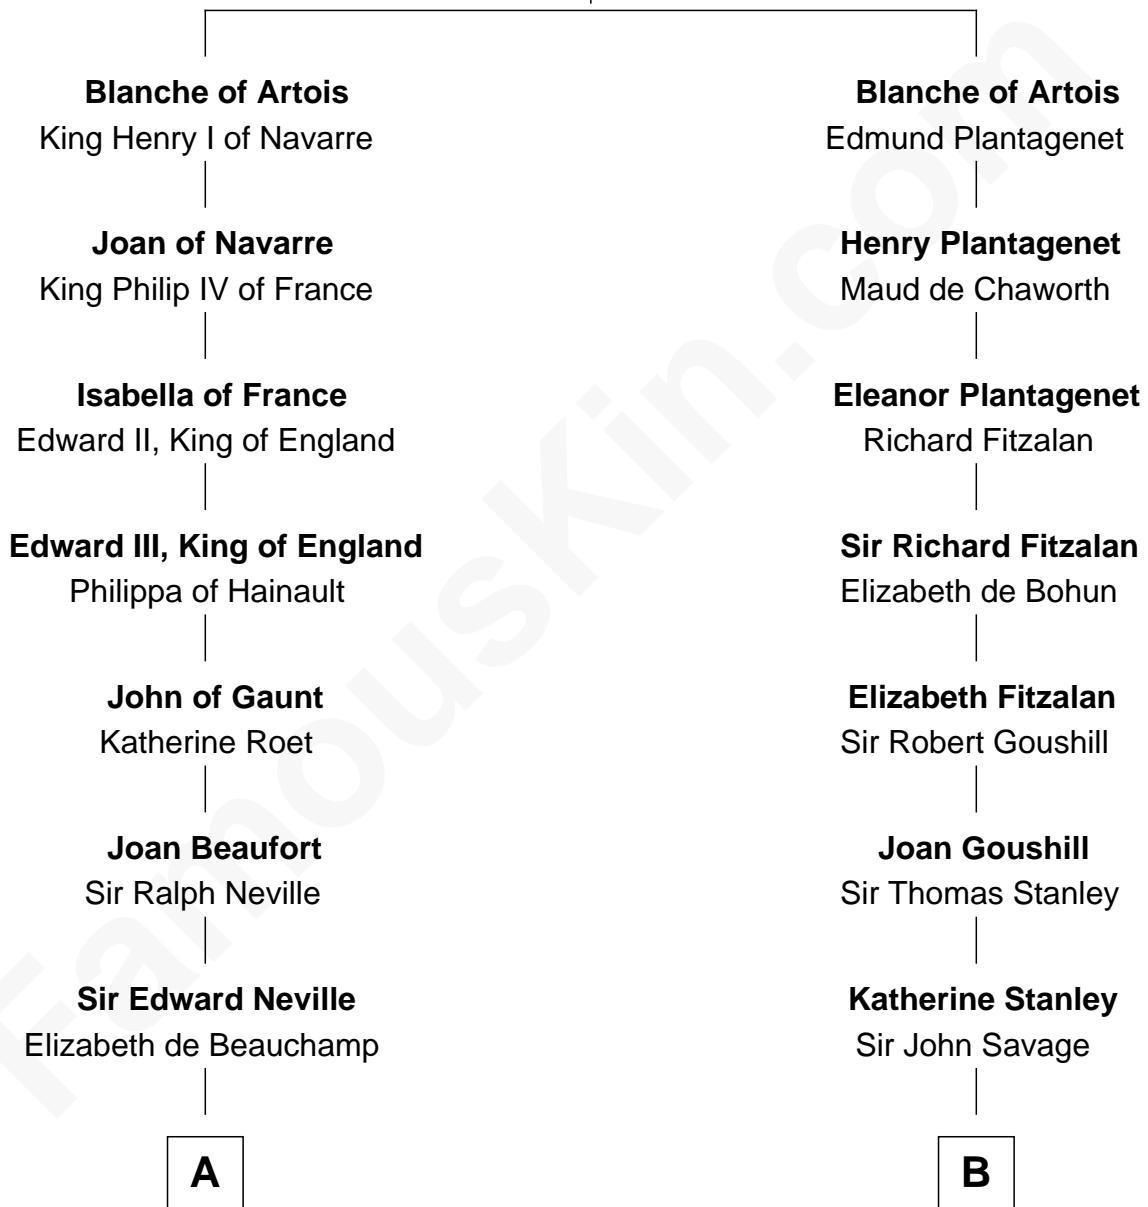

FamousKin.com Relationship Chart of

Harry F. Byrd

50th Governor of Virginia

21st cousin of

General George S. Patton

U.S. Army - World War II

Robert I, Count of Artois

Matilda of Brabant

C

Thomas Taylor Byrd

Mary Armistead

Richard Evelyn Byrd

Anne Harrison

Col. William Byrd

Jane Meriwether Rivers

Richard Evelyn Byrd