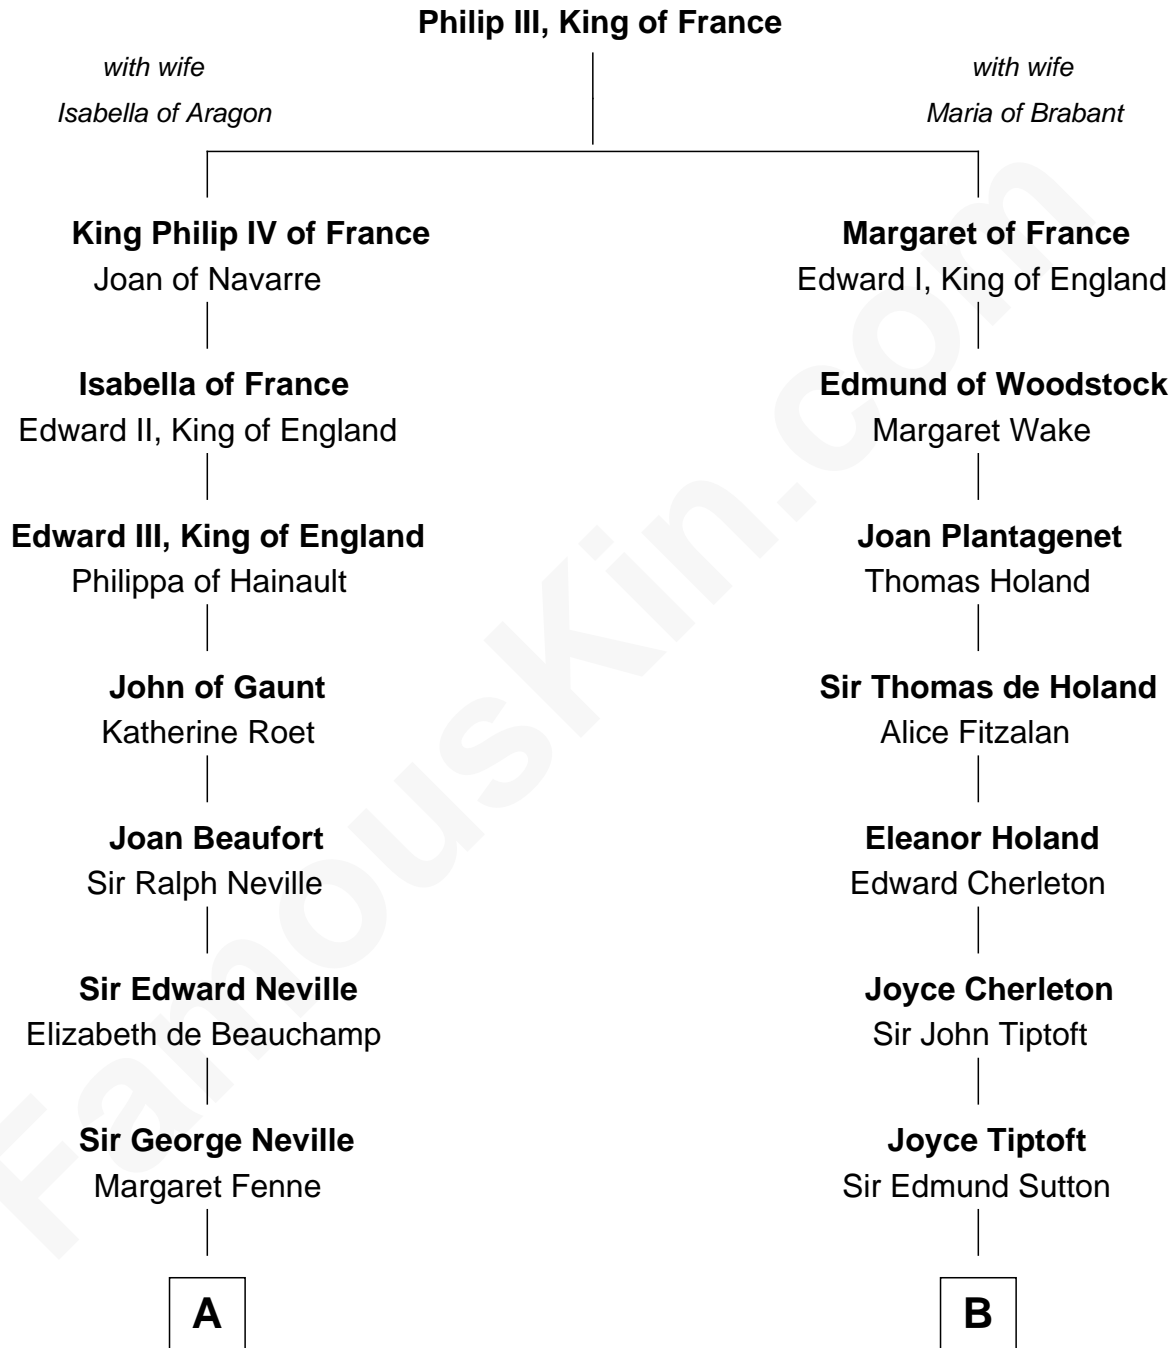

General George S. Patton

U.S. Army - World War II