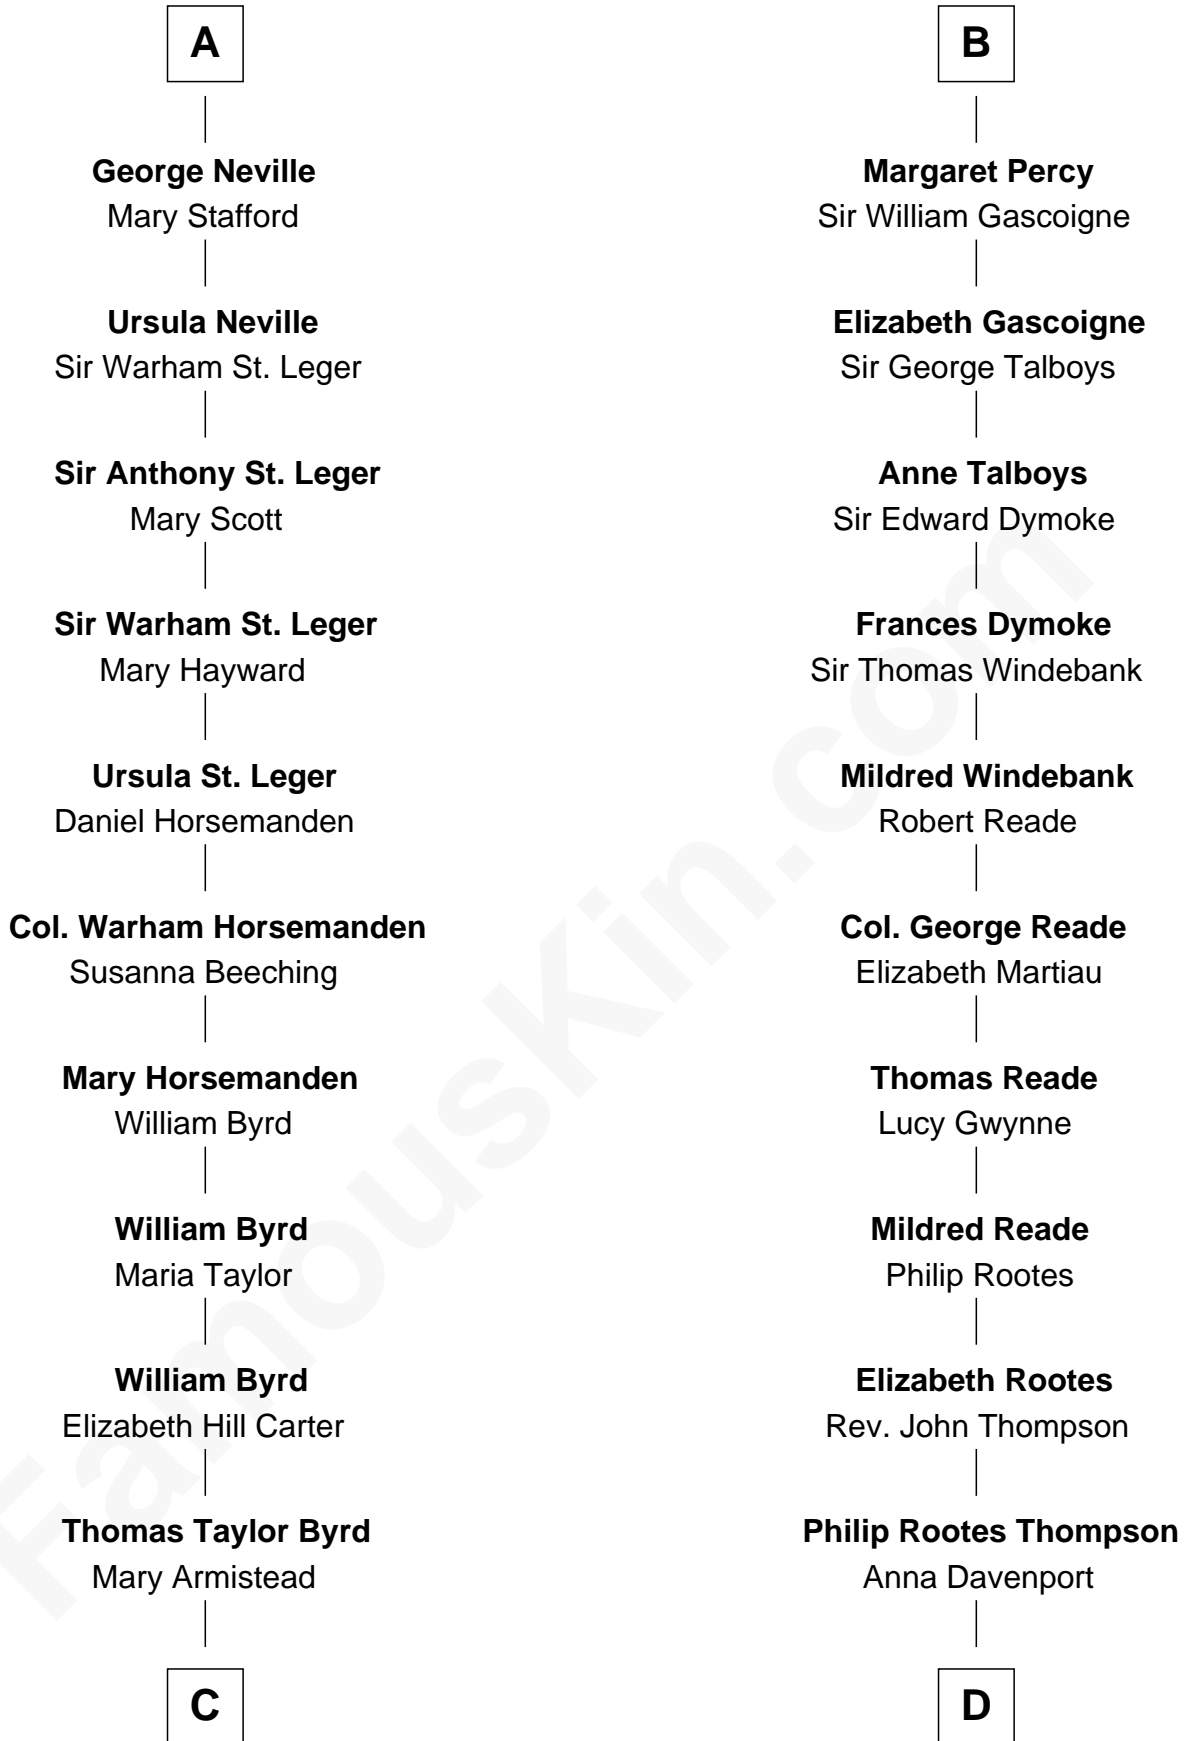

FamousKin.com Relationship Chart of

Harry F. Byrd

50th Governor of Virginia

20th cousin 1 time removed of

General George S. Patton

U.S. Army - World War II

Roger FitzJohn

Isabel - - - - -

C

Richard Evelyn Byrd

Anne Harrison

Col. William Byrd
Jane Meriwether Rivers

Richard Evelyn Byrd
Eleanor Bolling Flood

Harry F. Byrd
50th Governor of Virginia

D

Eleanor Thompson