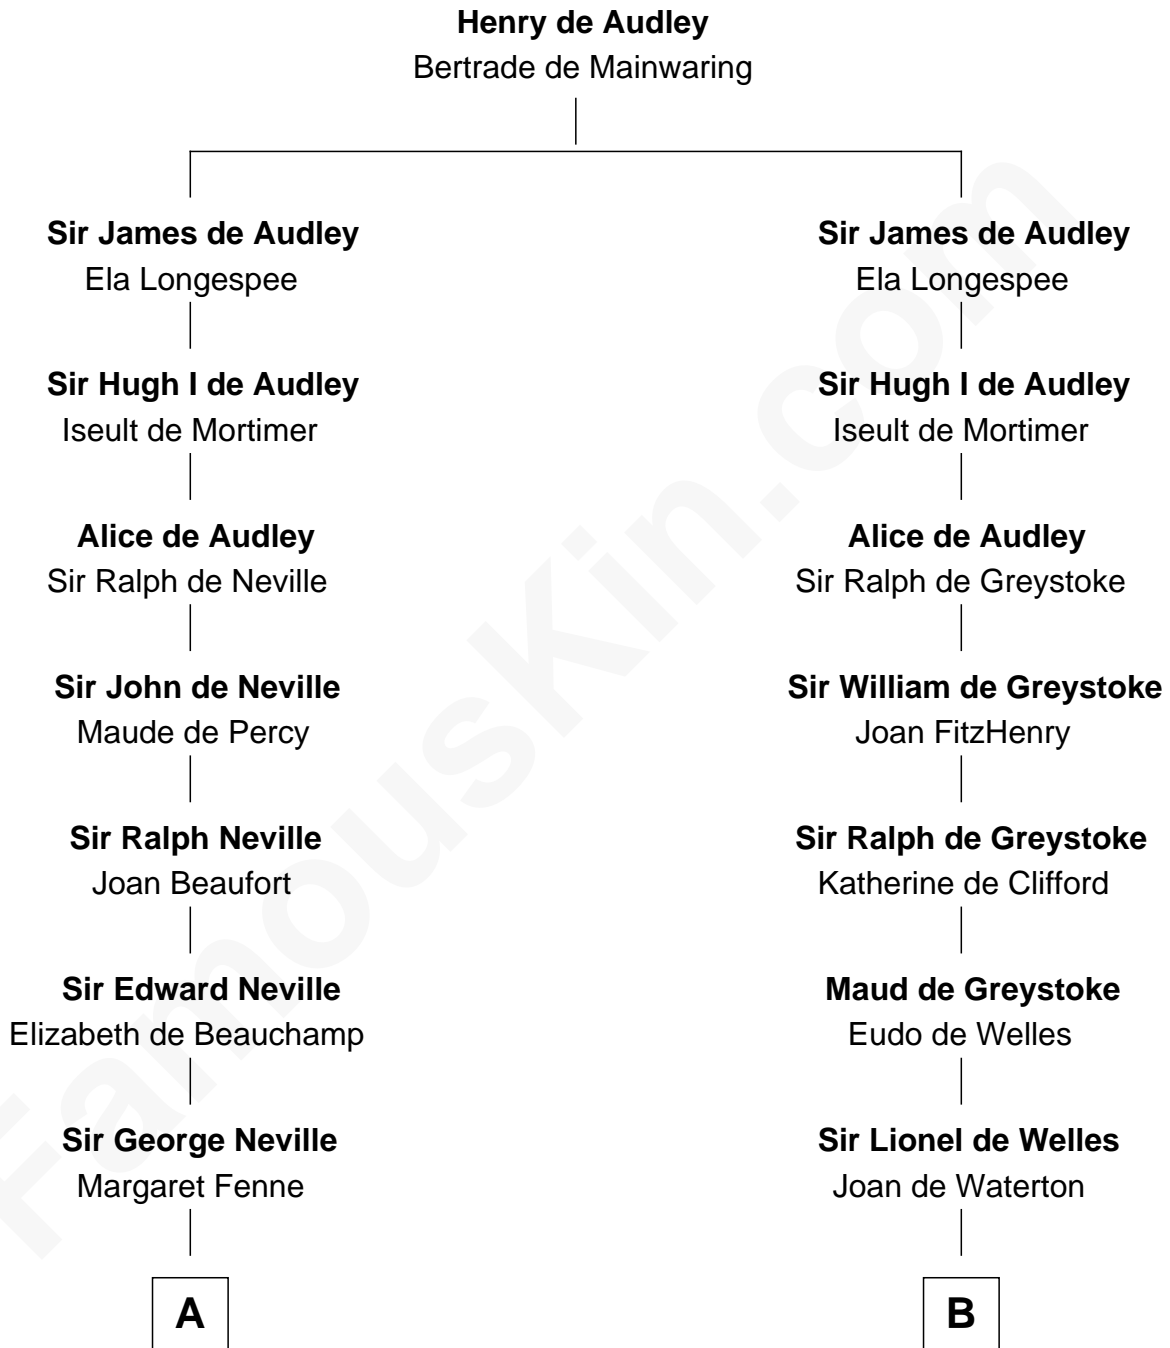

FamousKin.com Relationship Chart of

Harry F. Byrd

50th Governor of Virginia

20th cousin 1 time removed of

General George S. Patton

U.S. Army - World War II

C

Richard Evelyn Byrd

Anne Harrison

Col. William Byrd
Jane Meriwether Rivers

Richard Evelyn Byrd
Eleanor Bolling Flood

Harry F. Byrd
50th Governor of Virginia

D

Eleanor Thompson

William Thorton

Susanna Thompson Thorton
Andrew Glassell