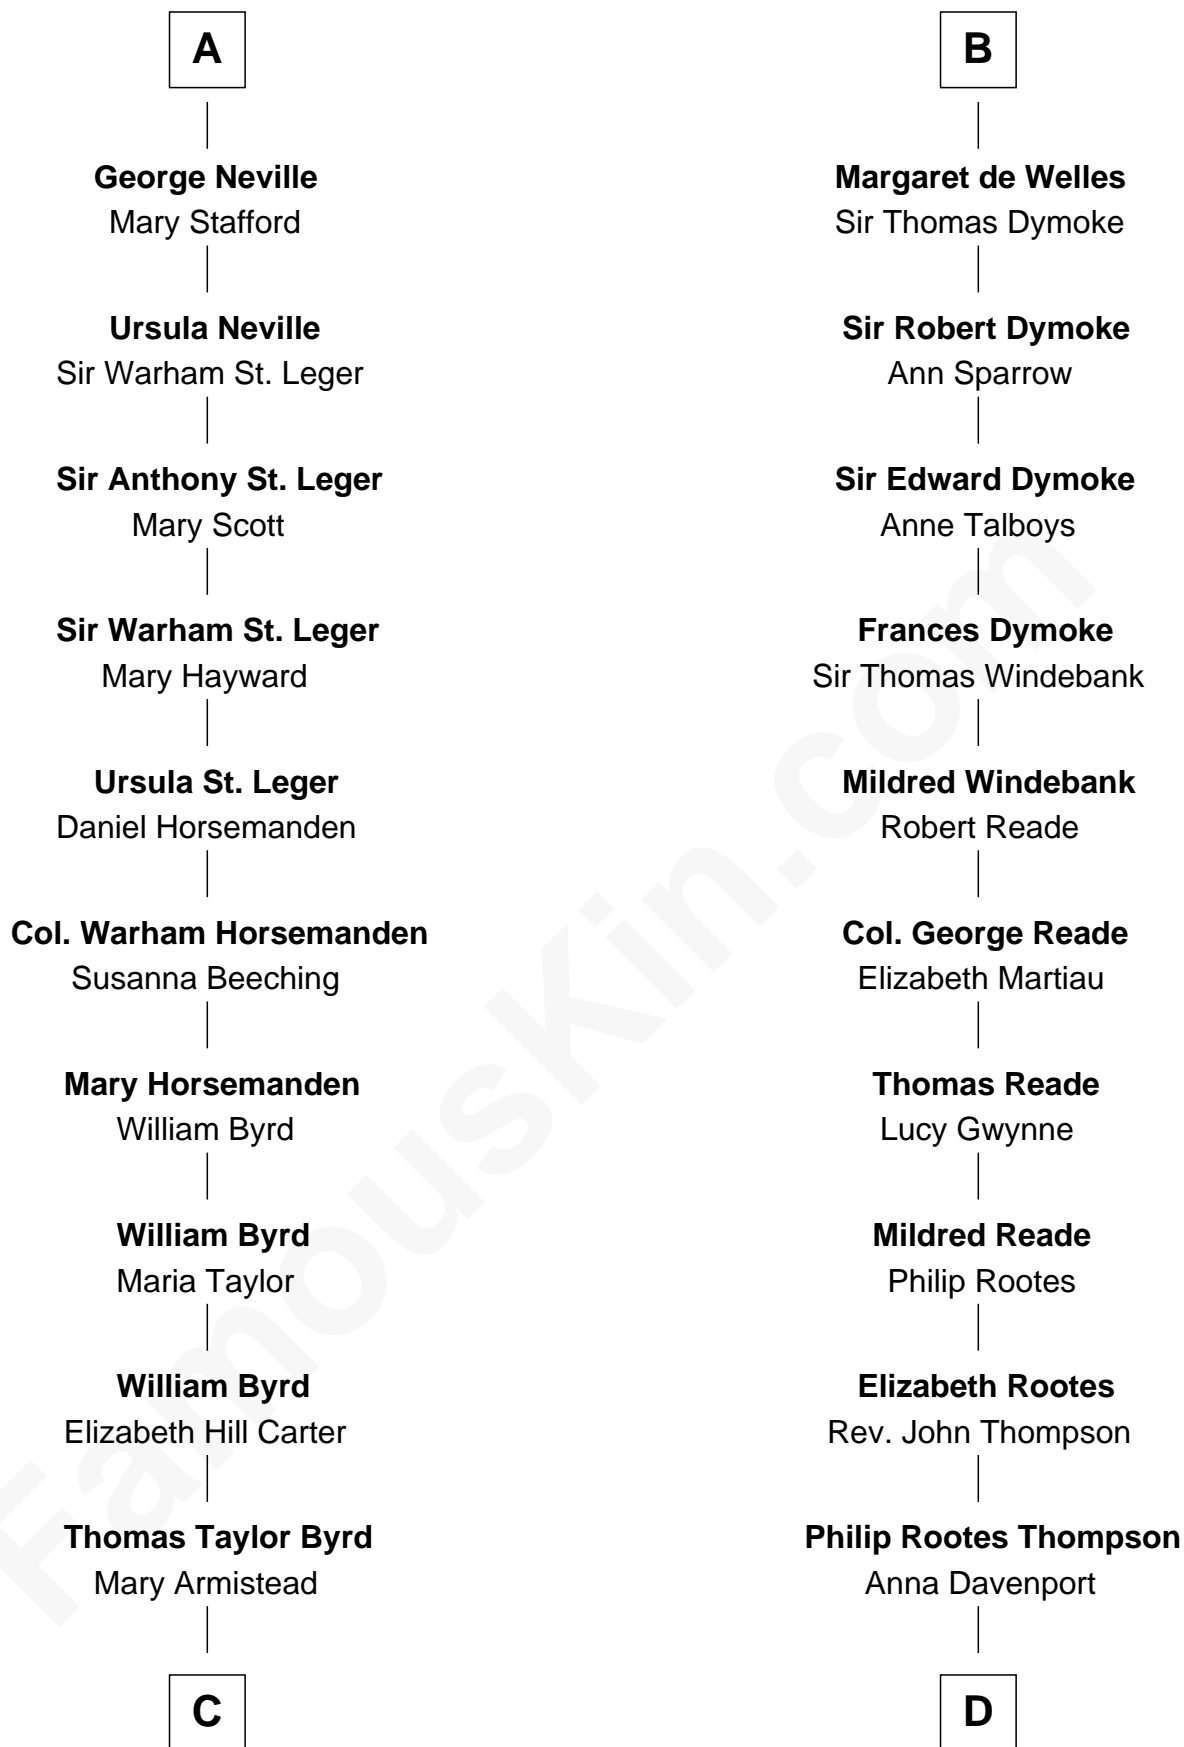

FamousKin.com Relationship Chart of

Harry F. Byrd

50th Governor of Virginia

20th cousin 1 time removed of

General George S. Patton

U.S. Army - World War II

C

Richard Evelyn Byrd

Anne Harrison

Col. William Byrd
Jane Meriwether Rivers

Richard Evelyn Byrd
Eleanor Bolling Flood

Harry F. Byrd
50th Governor of Virginia

D

Eleanor Thompson

William Thorton

Susanna Thompson Thorton
Andrew Glassell