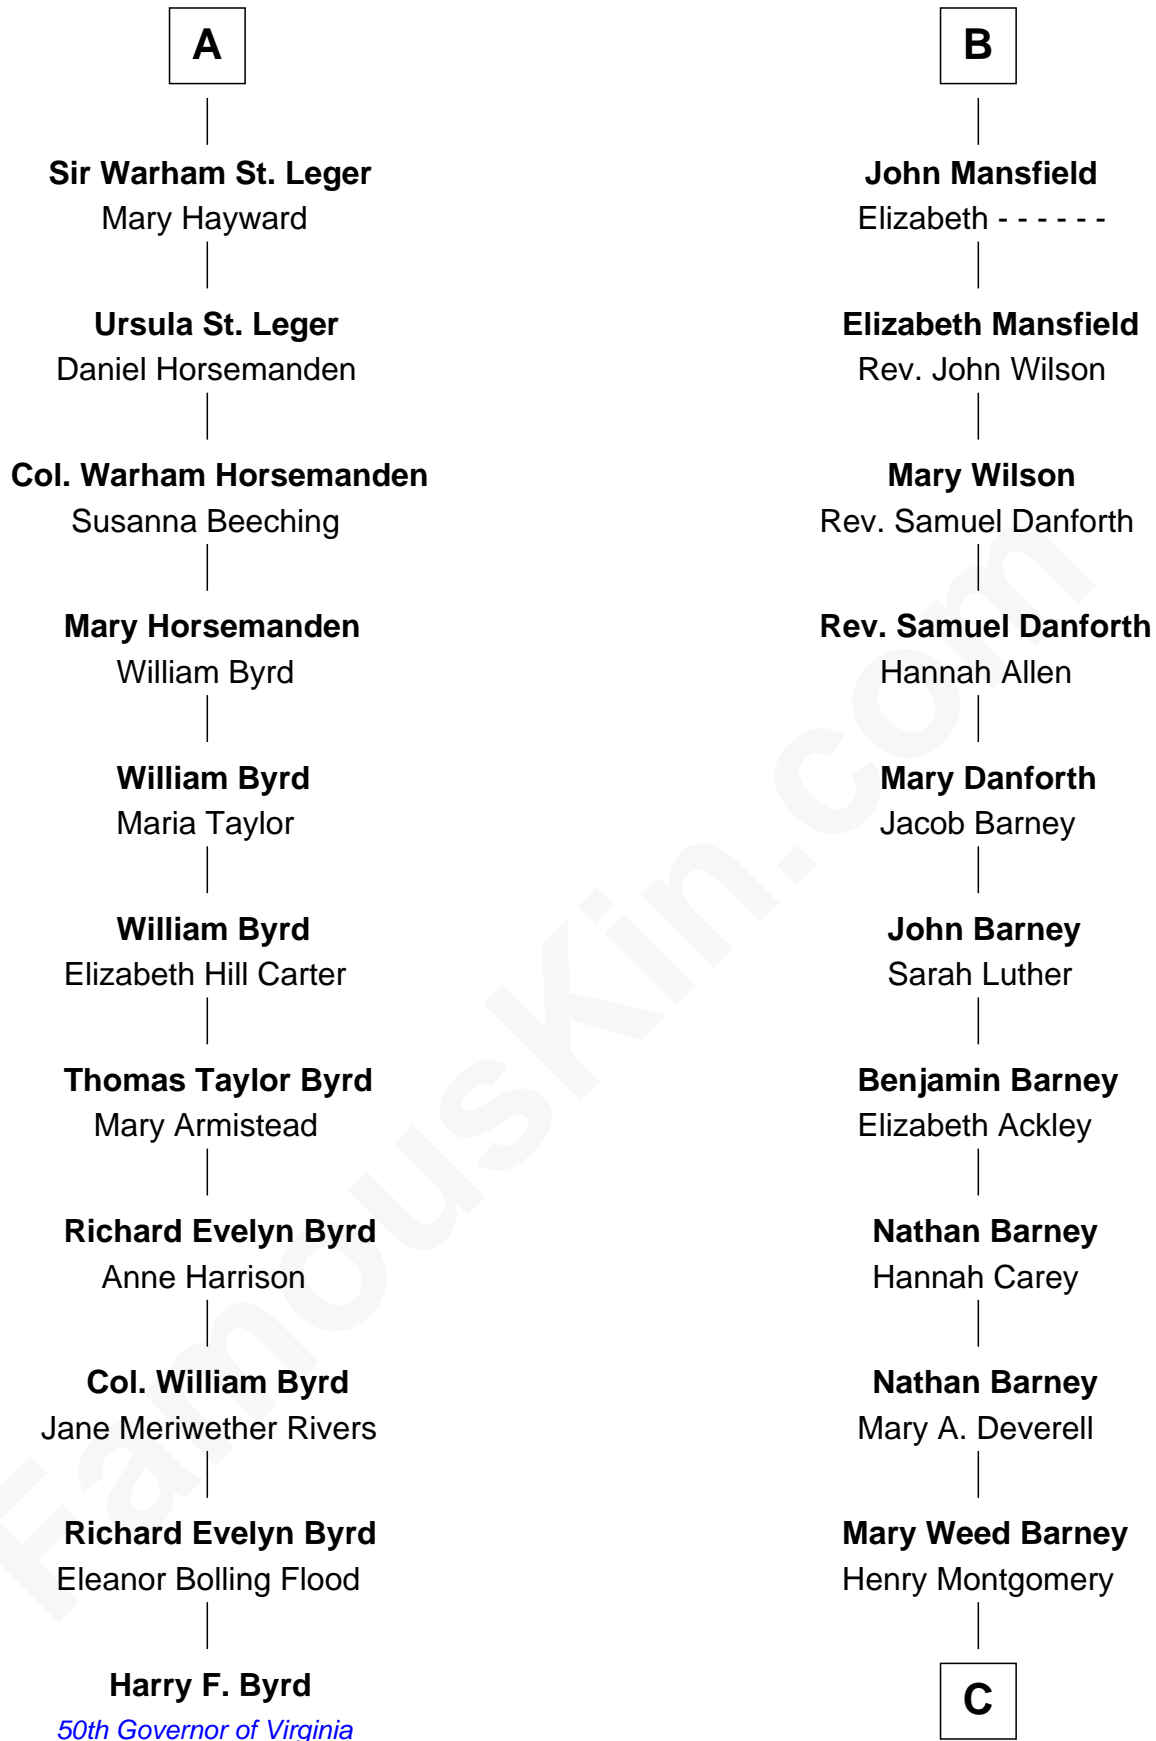

FamousKin.com Relationship Chart of

Harry F. Byrd

50th Governor of Virginia

17th cousin 1 time removed of

Elizabeth Montgomery

TV Actress - "Bewitched"

Sir Henry Percy
Elizabeth Mortimer

Sir Henry Percy
Eleanor Neville

Sir Henry Percy
Eleanor Poynings

Henry Percy
Maud Herbert

Eleanor Percy
Edward Stafford

Mary Stafford
George Neville

Ursula Neville
Sir Warham St. Leger

Sir Anthony St. Leger
Mary Scott

A

Elizabeth Percy
Sir John Clifford

Thomas Clifford
Joan Dacre

John Clifford
Margaret Bromflete

Henry Clifford
Anne St. John

Elizabeth Clifford
Sir Ralph Bowes

Margery Bowes
Sir Ralph Eure

Anne Eure
Lancelot Mansfield

B

C

Henry Montgomery
Elizabeth Bryan Allen

Elizabeth Montgomery
TV Actress - "Bewitched"

FamousKin.com