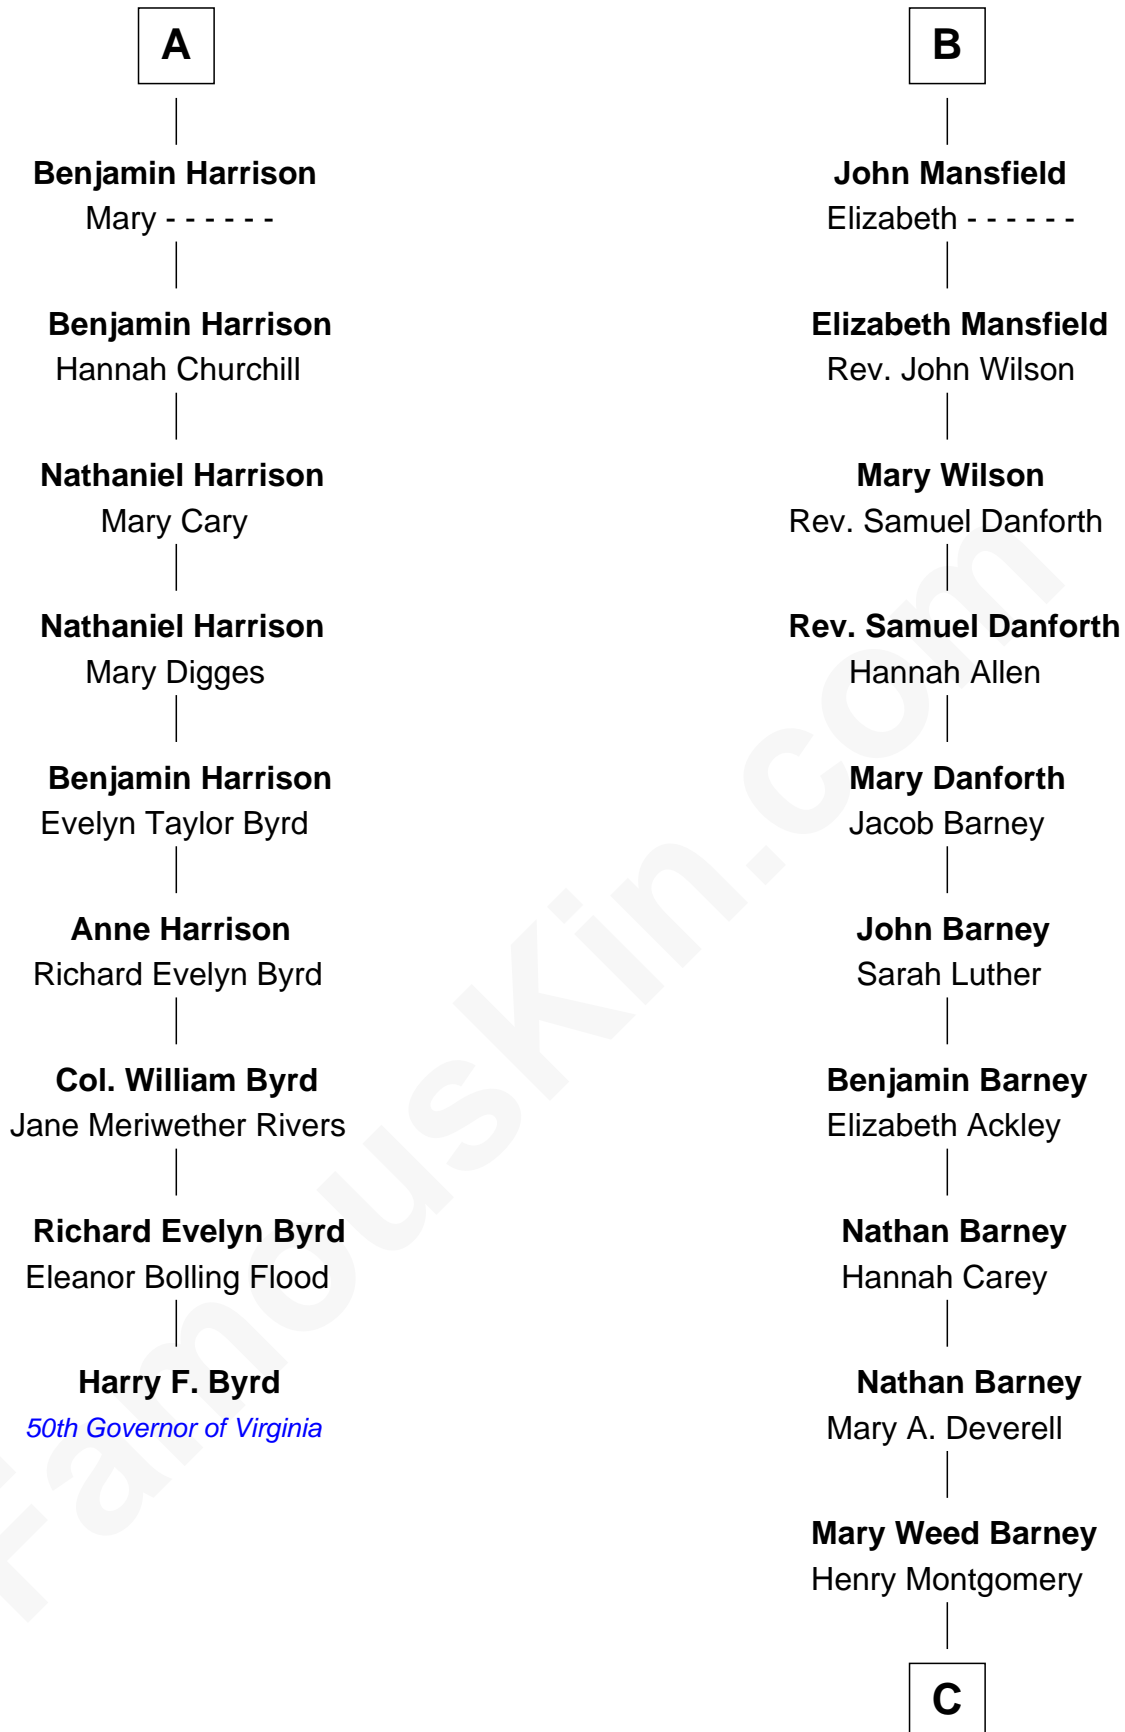

FamousKin.com Relationship Chart of

Harry F. Byrd

50th Governor of Virginia

15th cousin 3 times removed of

Elizabeth Montgomery

TV Actress - "Bewitched"

C

Henry Montgomery
Elizabeth Bryan Allen

Elizabeth Montgomery
TV Actress - "Bewitched"

FamousKin.com