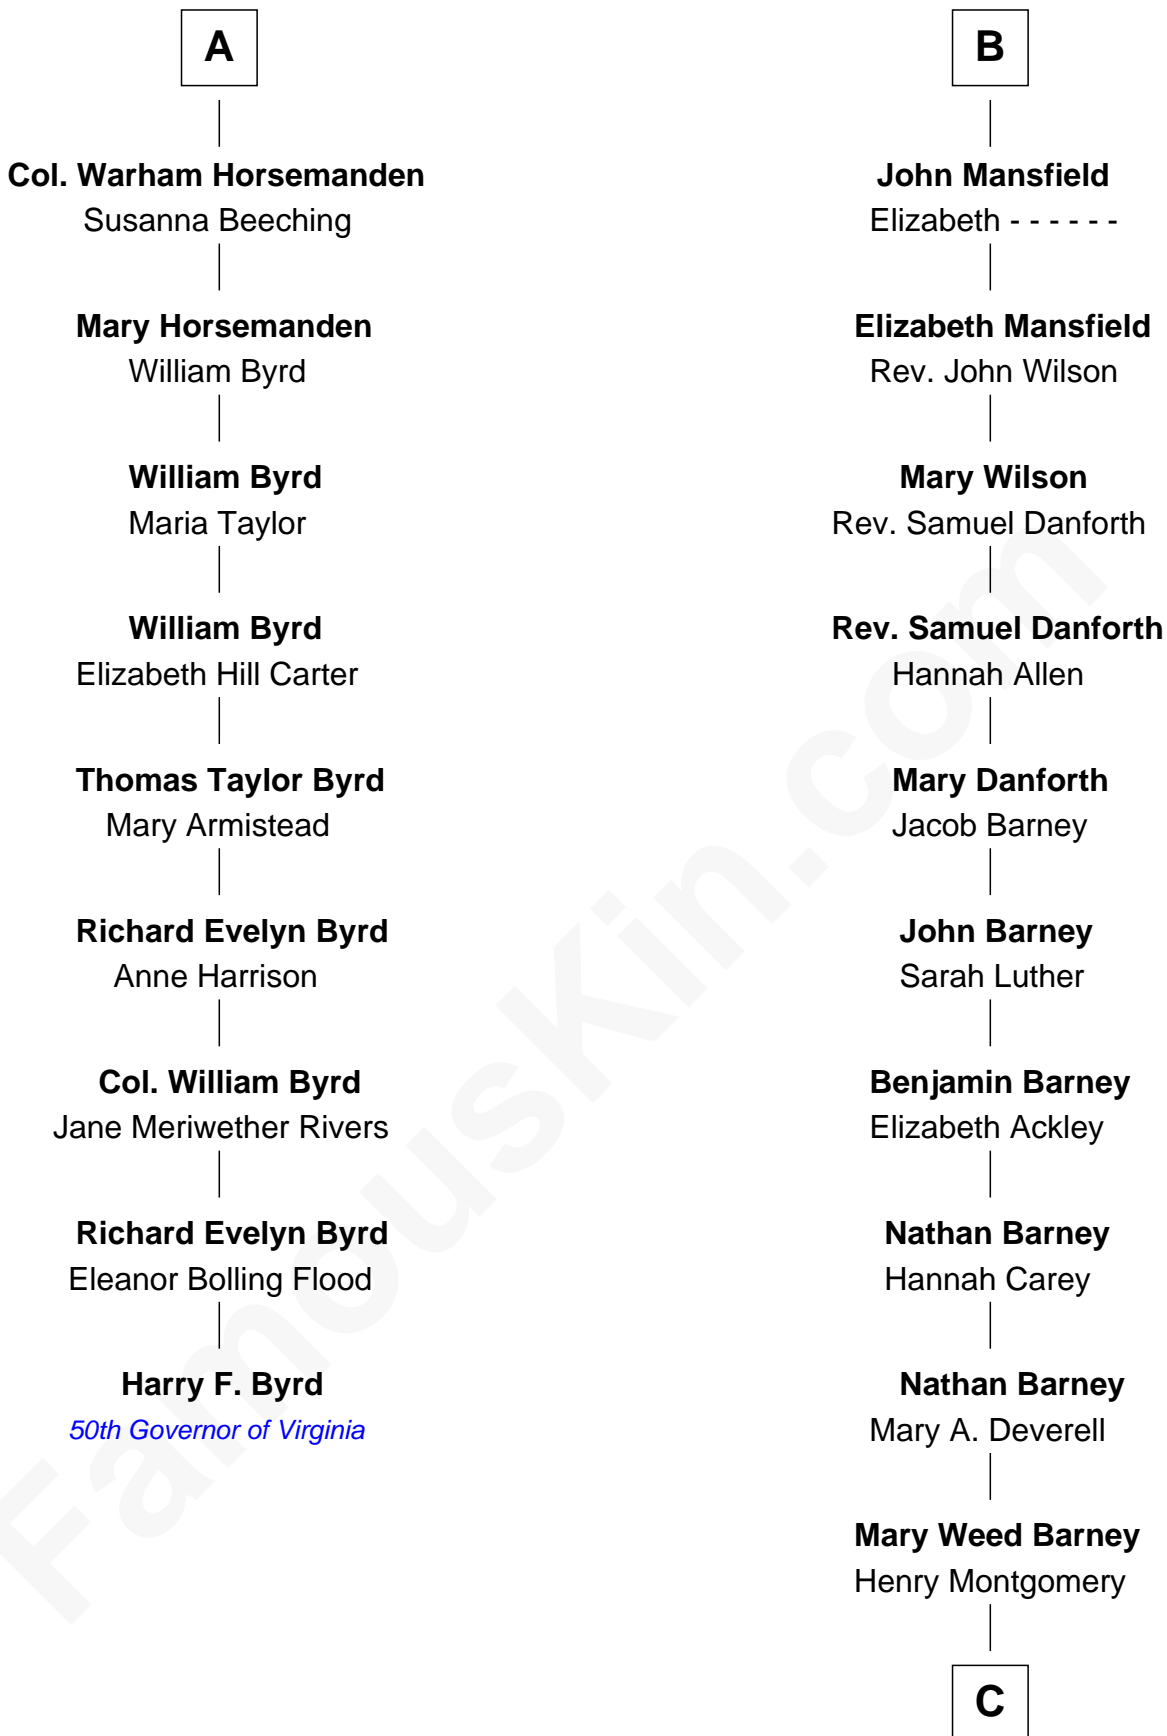

FamousKin.com Relationship Chart of

Harry F. Byrd

50th Governor of Virginia

15th cousin 3 times removed of

Elizabeth Montgomery

TV Actress - "Bewitched"

C

Henry Montgomery
Elizabeth Bryan Allen

Elizabeth Montgomery
TV Actress - "Bewitched"

FamousKin.com