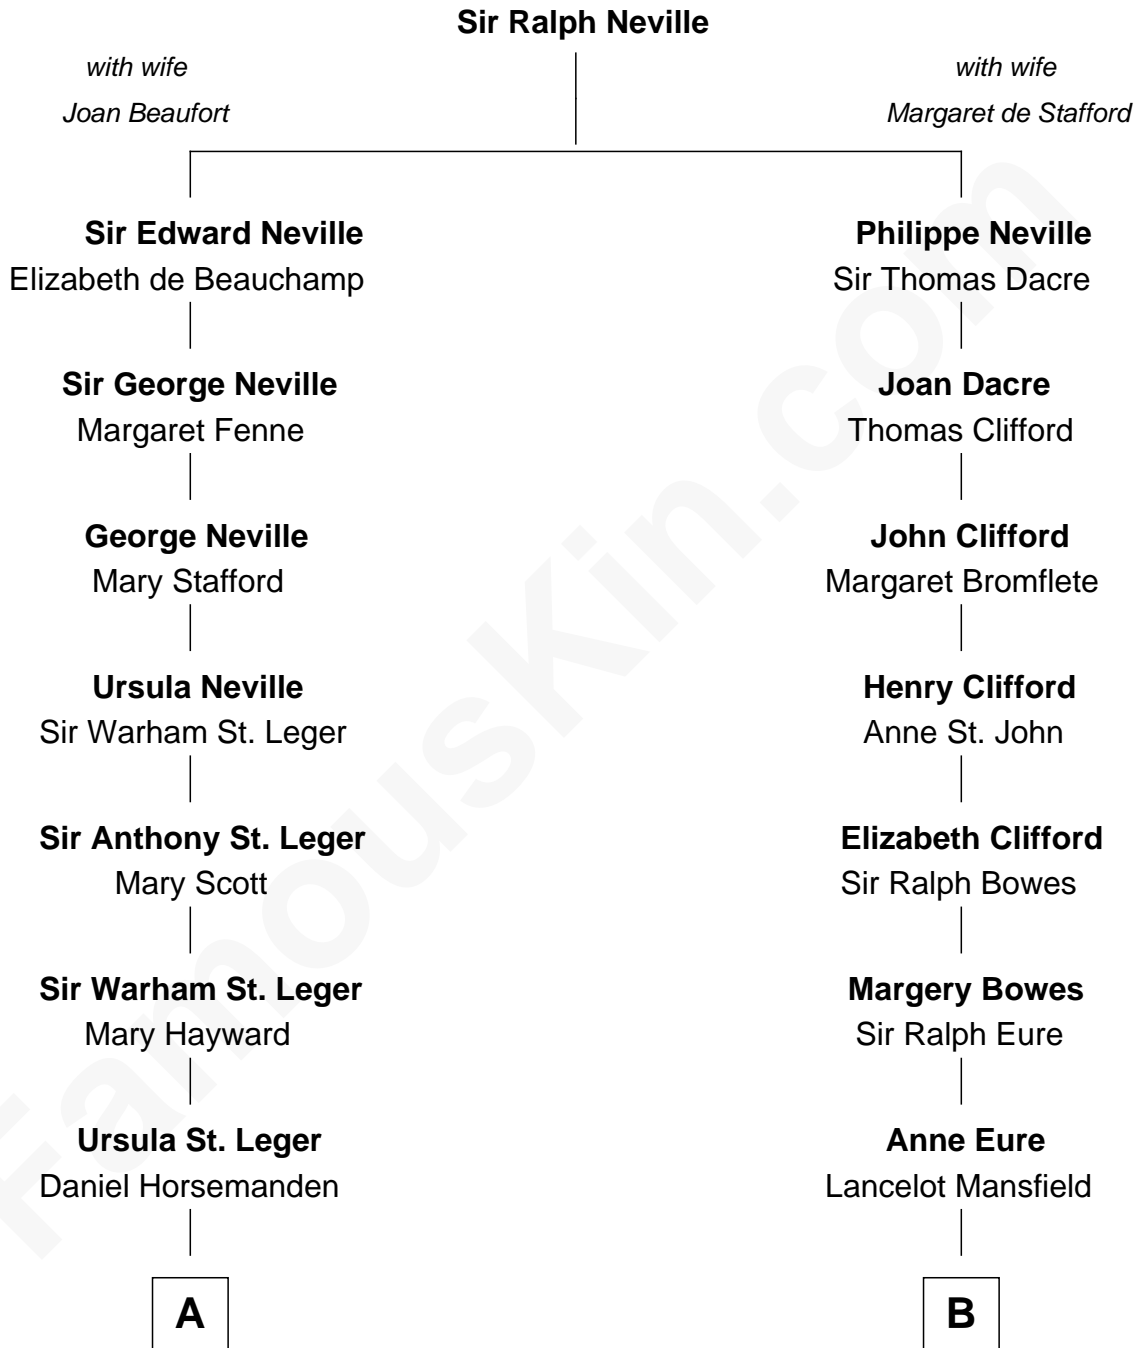

FamousKin.com Relationship Chart of

Harry F. Byrd

50th Governor of Virginia

15th cousin 3 times removed of

Elizabeth Montgomery

TV Actress - "Bewitched"

C

Henry Montgomery
Elizabeth Bryan Allen

Elizabeth Montgomery
TV Actress - "Bewitched"

FamousKin.com