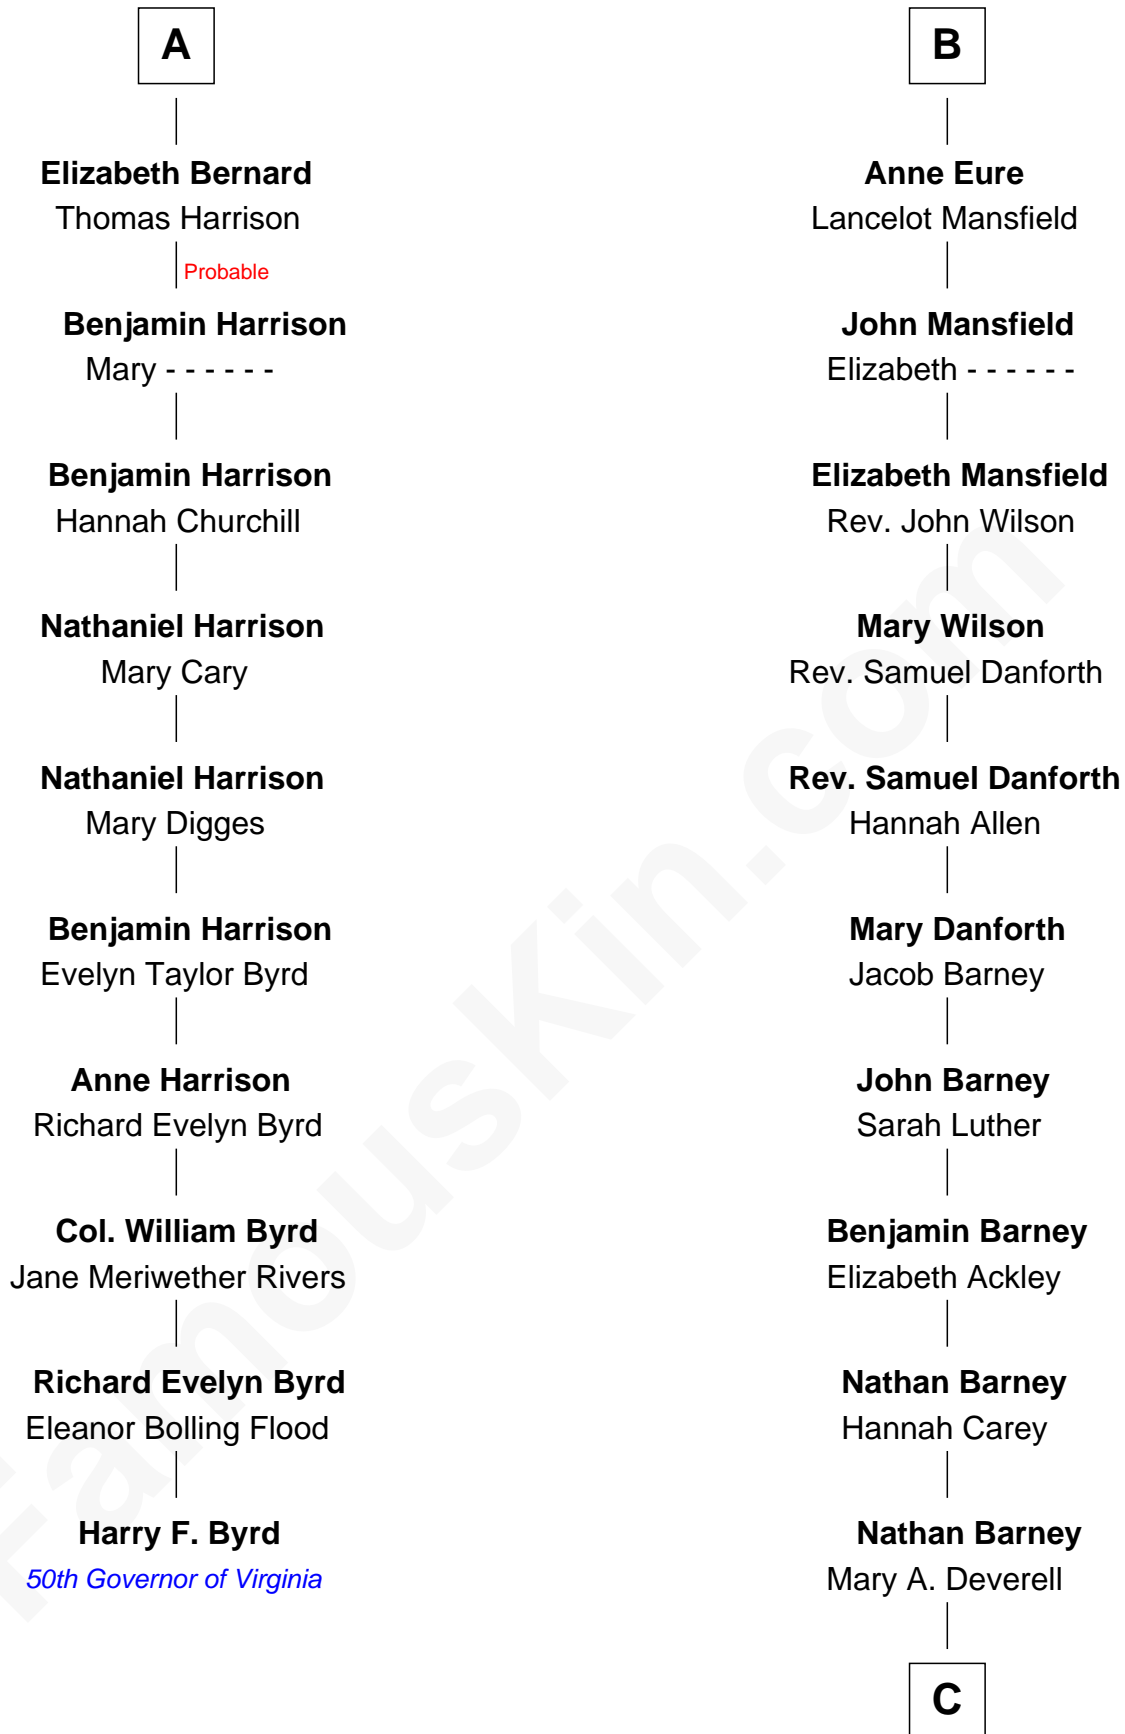

FamousKin.com Relationship Chart of

Harry F. Byrd

50th Governor of Virginia

16th cousin 3 times removed of

Elizabeth Montgomery

TV Actress - "Bewitched"

John de Welles

Maud de Roos

Margery de Welles

Stephen le Scrope

John le Scrope

Elizabeth Chaworth

Elizabeth le Scrope

Sir Henry le Scrope

Margaret Scrope

John Bernard

Eleanor de Mowbray

Eudo de Welles

Maud de Greystoke

Sir Lionel de Welles

Joan de Waterton

Cecily de Welles

Sir Robert Willoughby

Sir Christopher Willoughby

Margaret Jenney

Elizabeth Willoughby

Sir William Eure

Sir Ralph Eure

Margery Bowes

B

C

—
Mary Weed Barney
Henry Montgomery