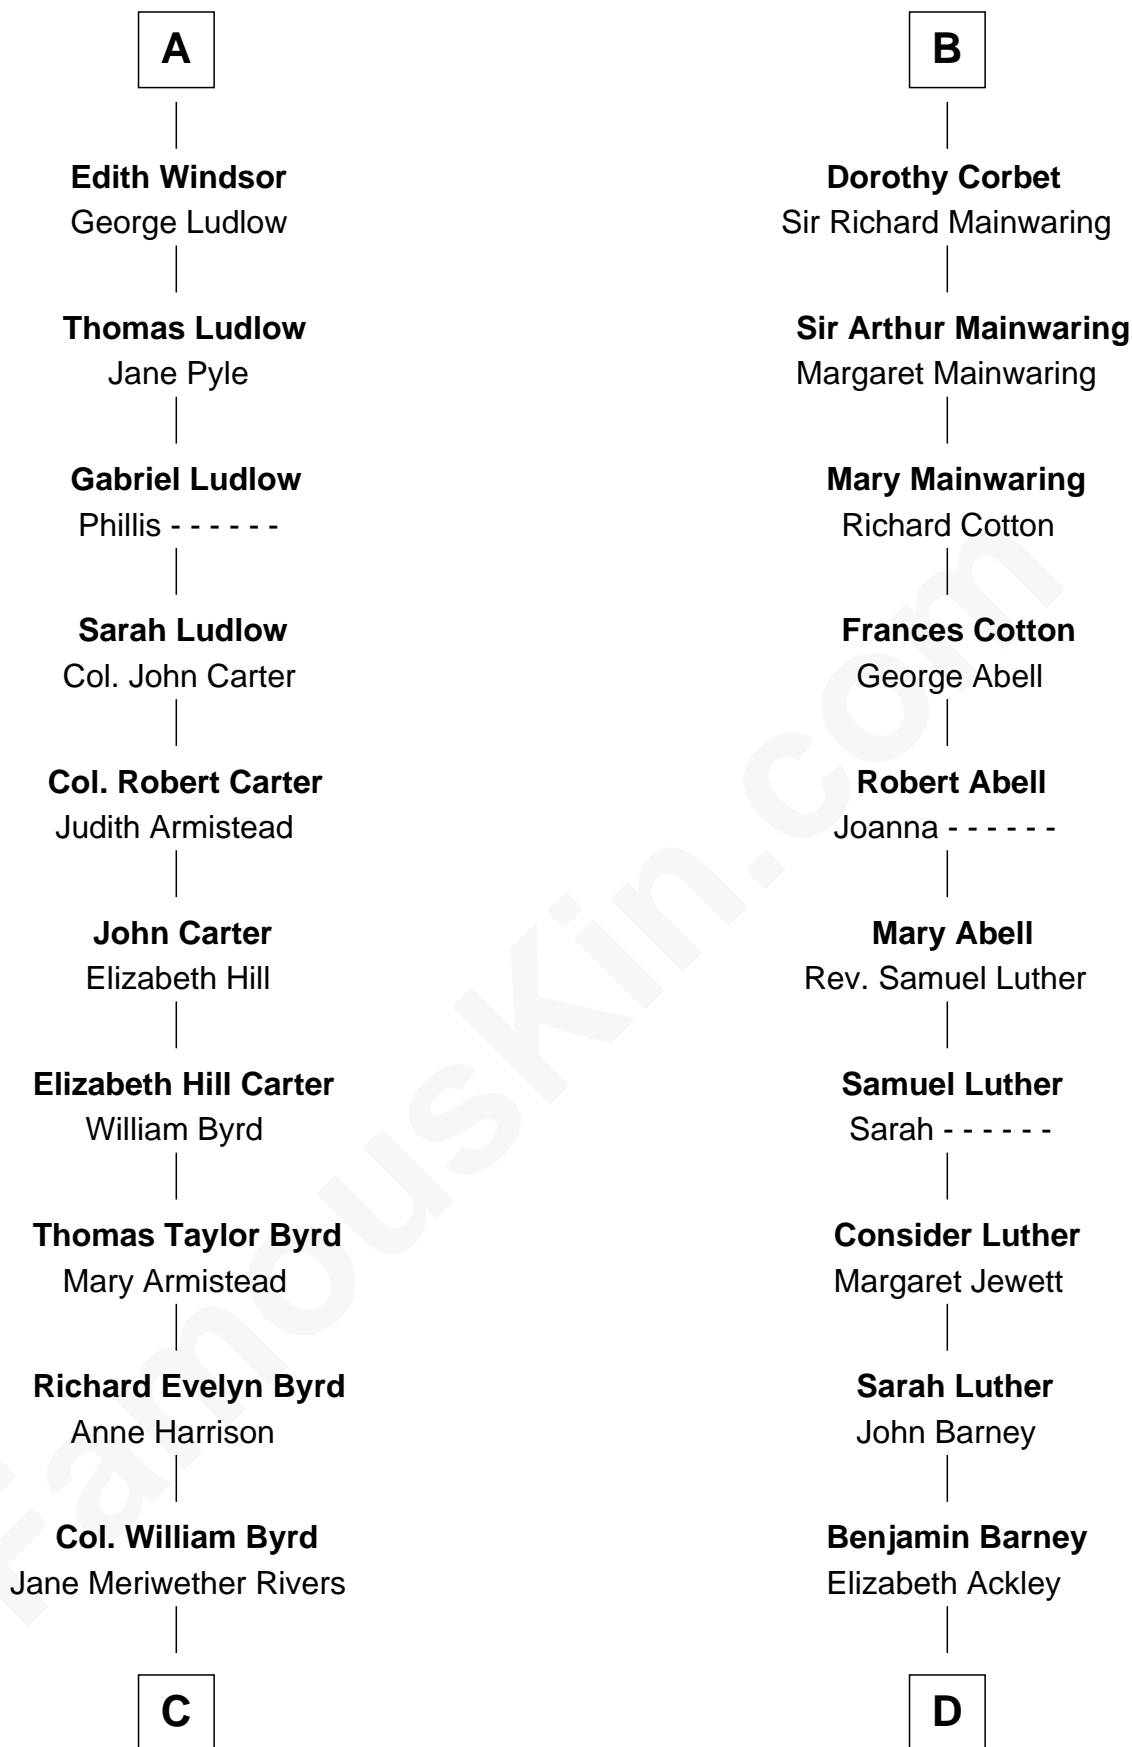

FamousKin.com Relationship Chart of

Harry F. Byrd

50th Governor of Virginia

18th cousin 3 times removed of

Elizabeth Montgomery

TV Actress - "Bewitched"

Humphrey de Bohun

Elizabeth Plantagenet

C

Richard Evelyn Byrd
Eleanor Bolling Flood

Harry F. Byrd
50th Governor of Virginia

D

Nathan Barney
Hannah Carey

Nathan Barney
Mary A. Deverell

Mary Weed Barney
Henry Montgomery

Henry Montgomery
Elizabeth Bryan Allen